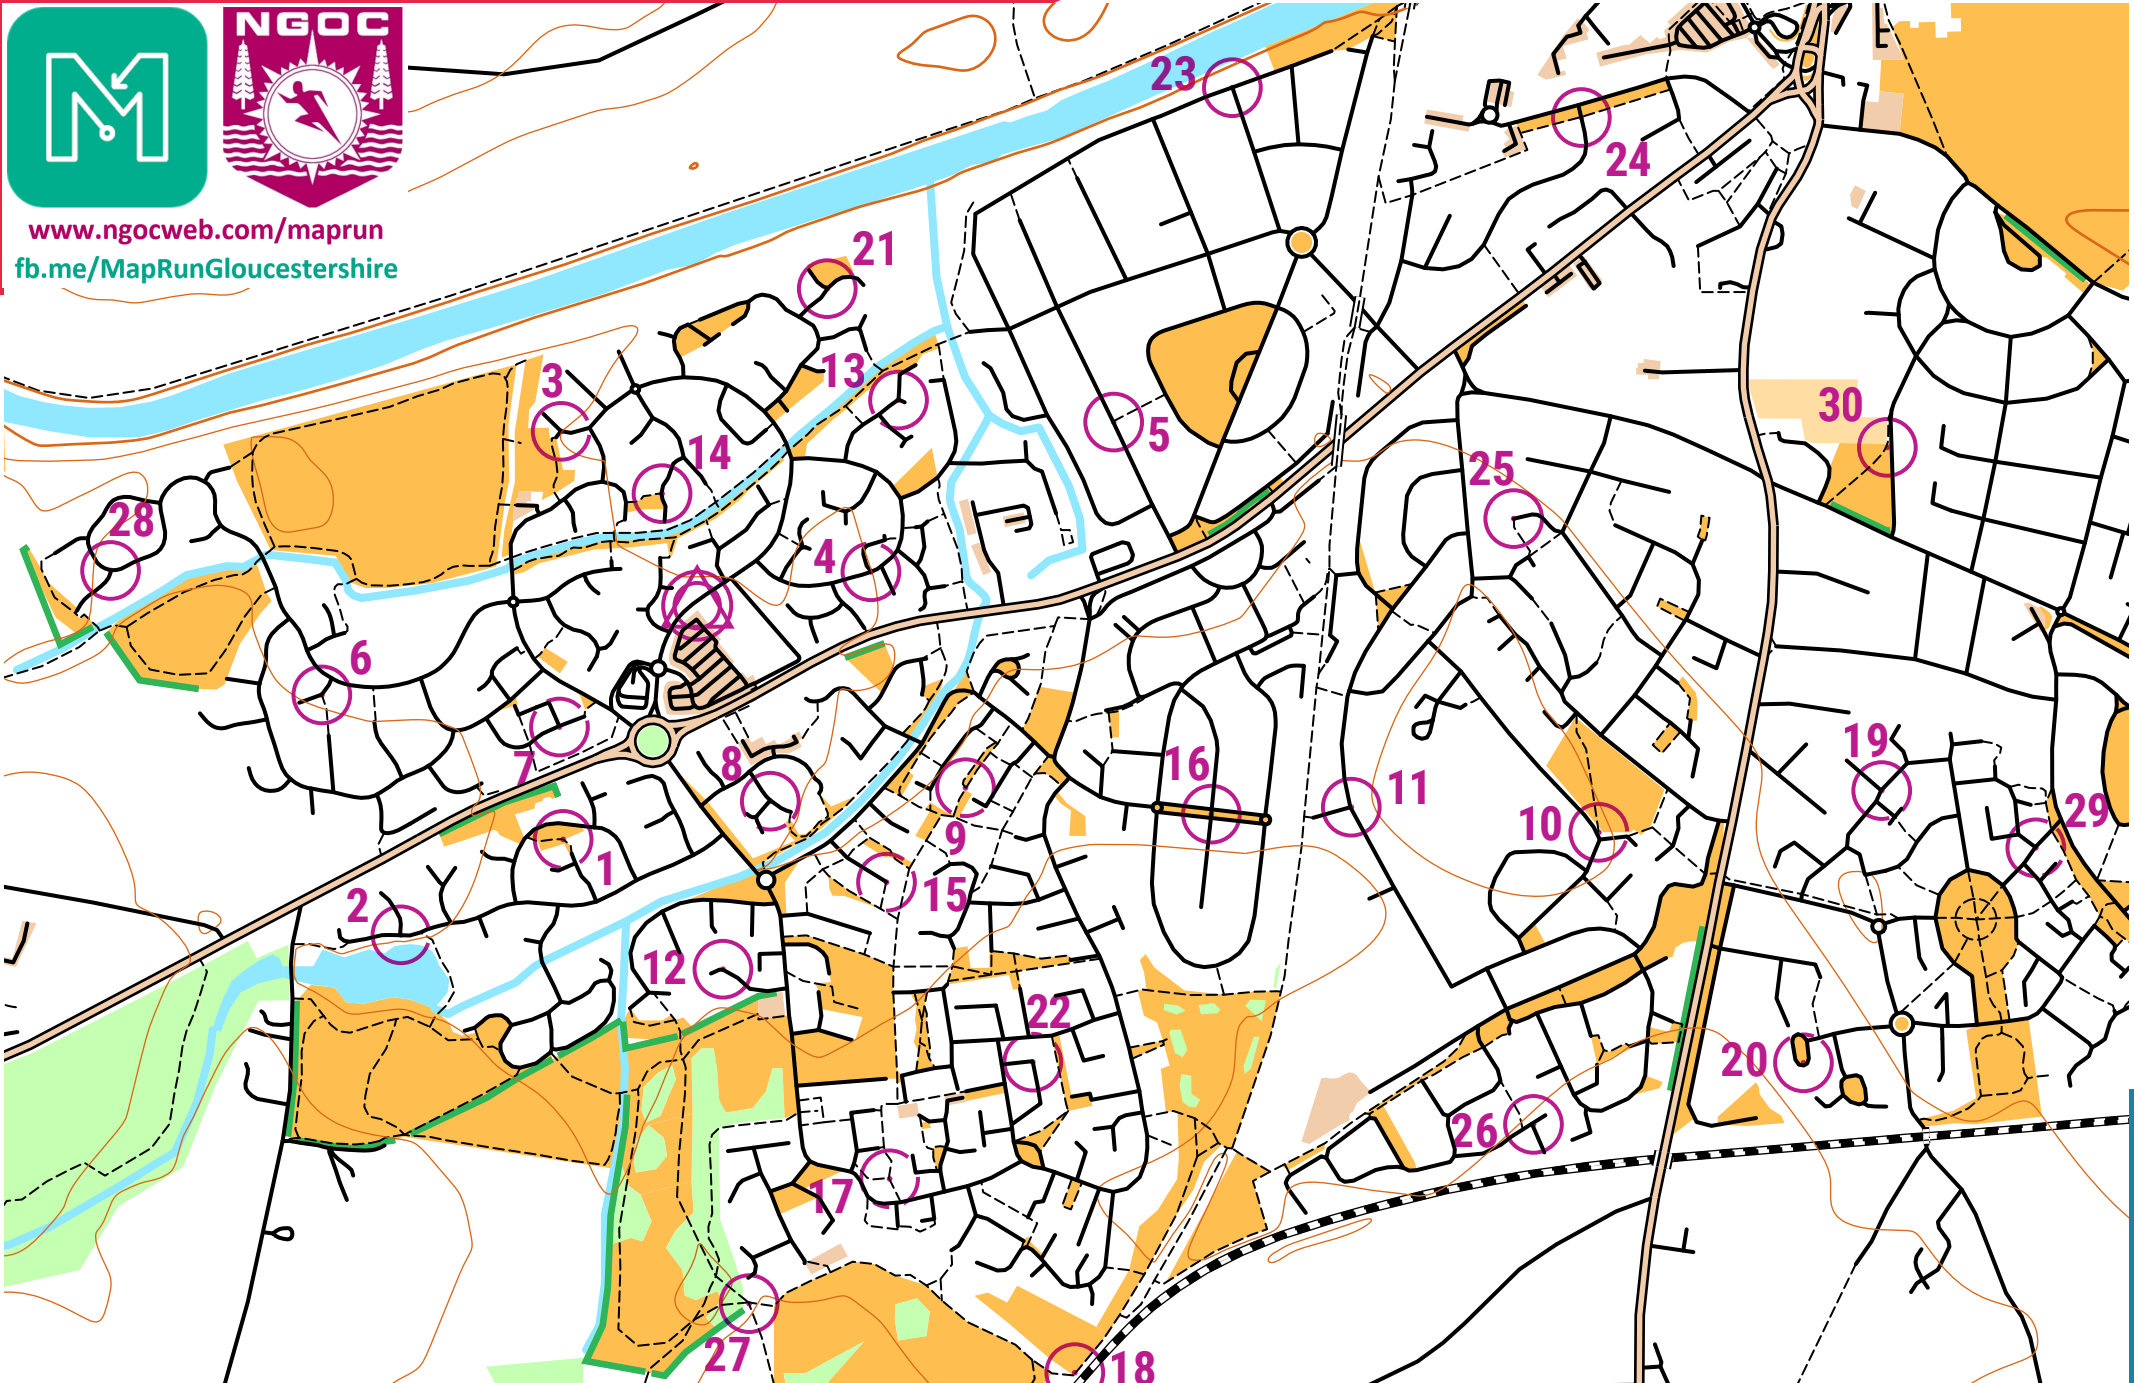

# MAPRUN NEWTON FARM (2020)

scale 1:10000, contours 10m  
10m  
500m

[www.ngocweb.com/maprun](http://www.ngocweb.com/maprun)  
[fb.me/MapRunGloucestershire](https://fb.me/MapRunGloucestershire)

Map data (c) OpenStreetMap, available under the Open Database Licence.  
Contains OS data (c) Crown copyright & database right OS 2013-2017.  
OOM created by Oliver O'Brien. Make your own: <http://oomap.co.uk/>