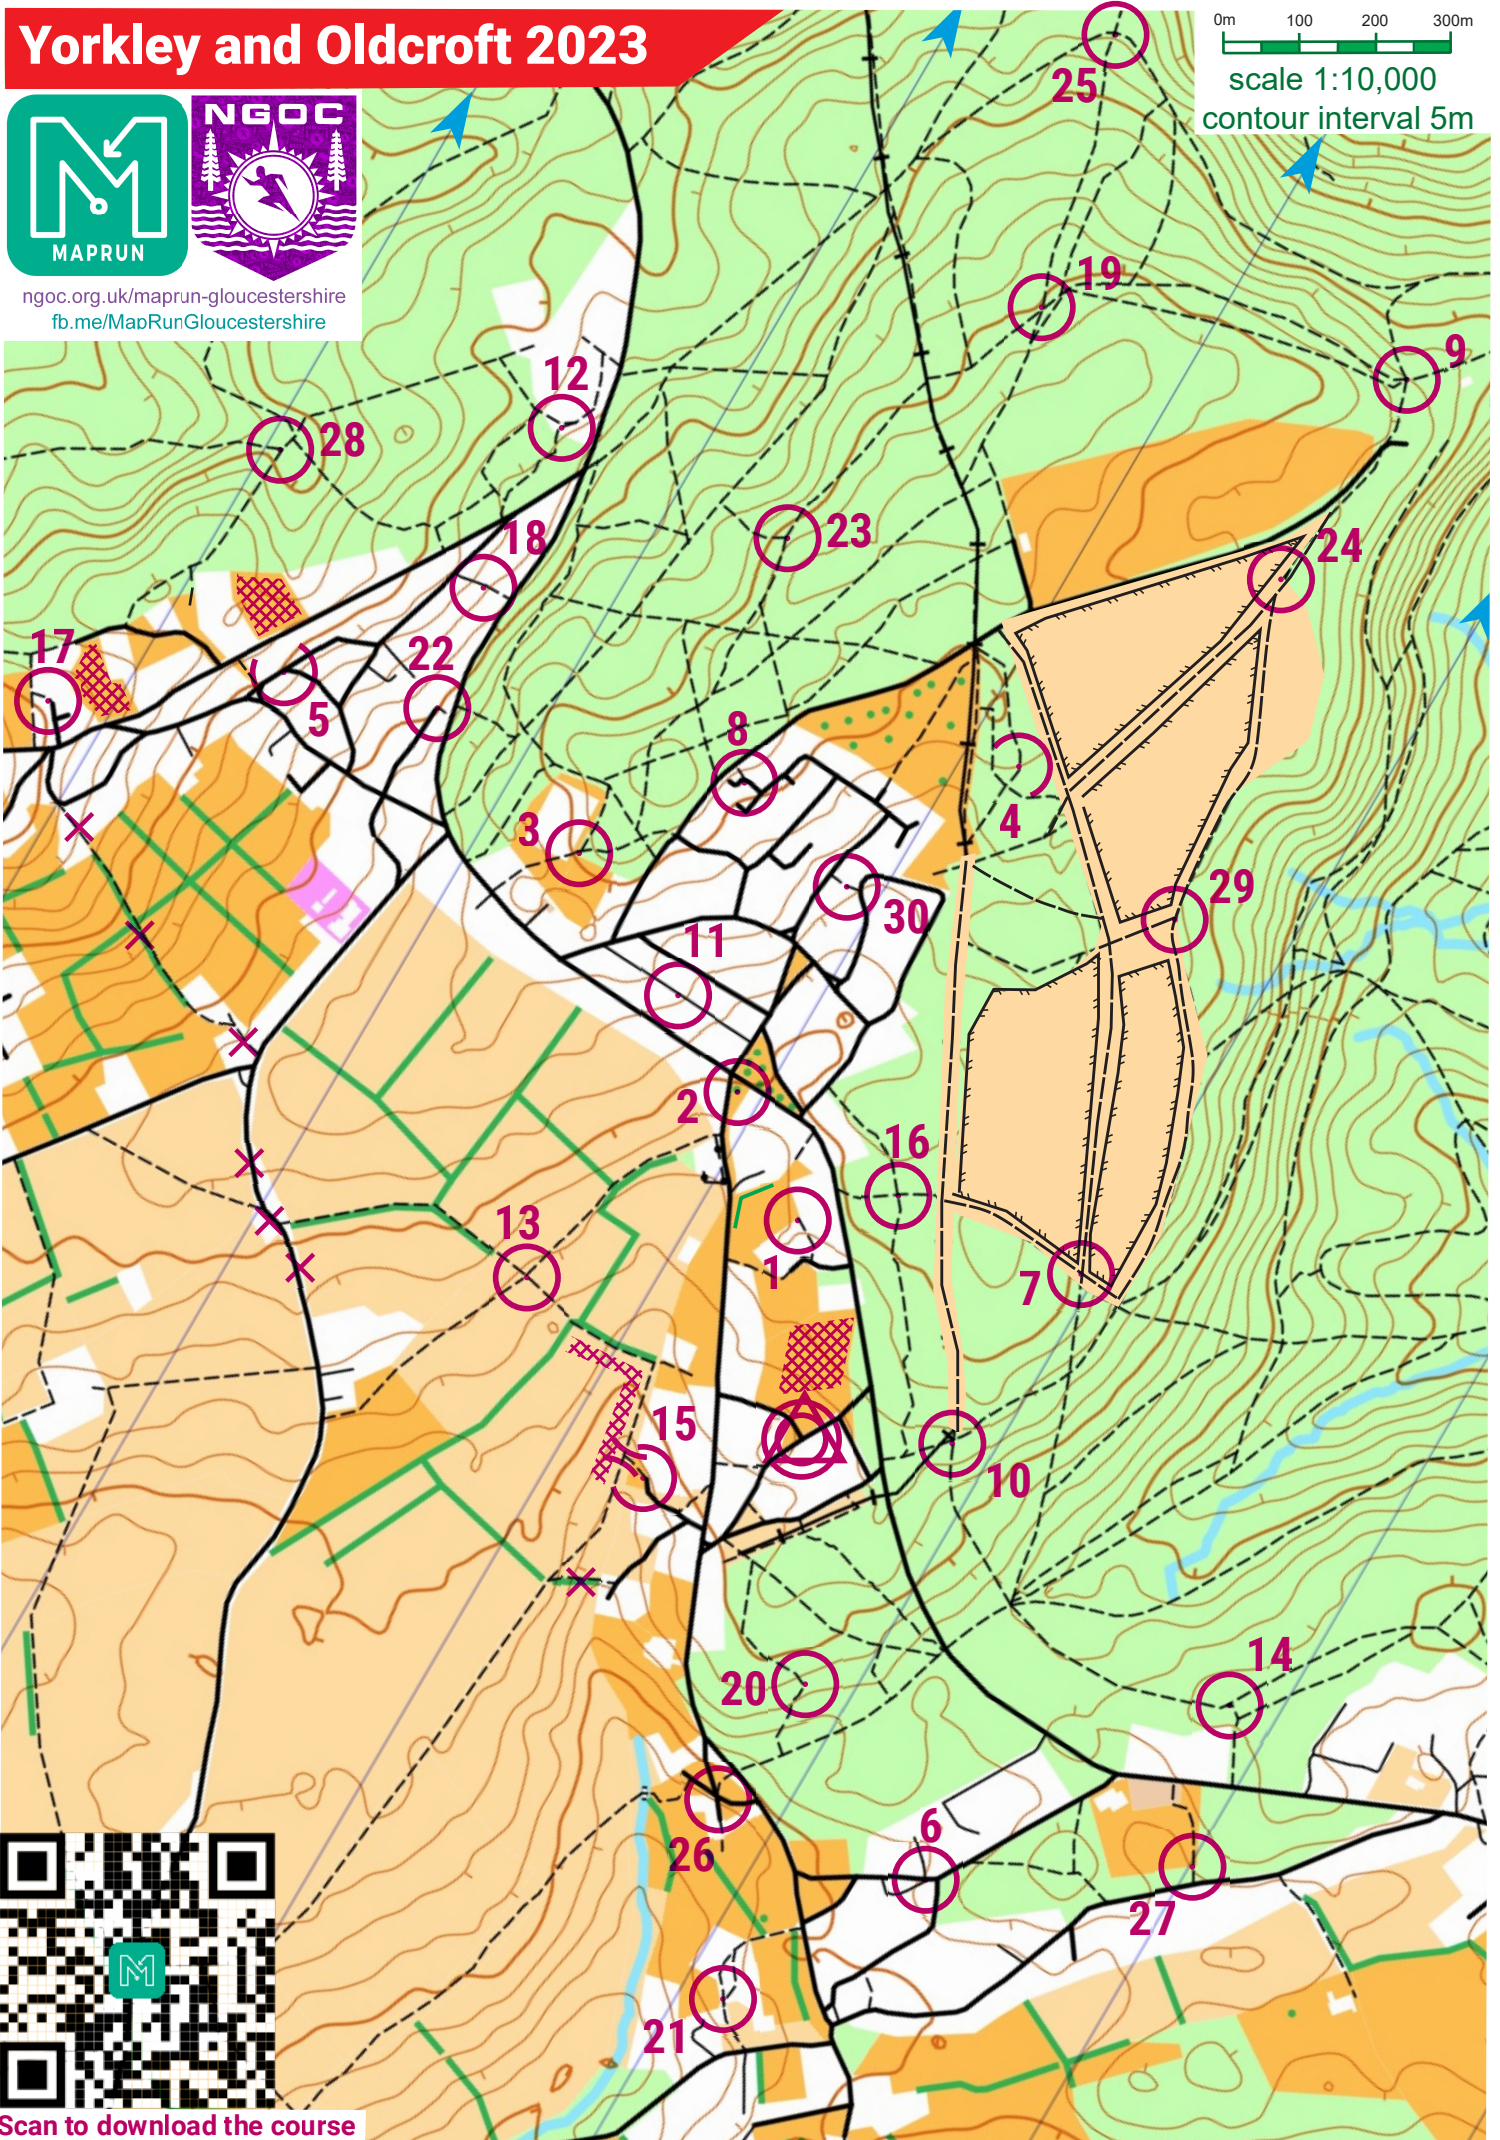

# Yorkley and Oldcroft 2023

[ngoc.org.uk/maprun-gloucestershire](http://ngoc.org.uk/maprun-gloucestershire)  
[fb.me/MapRunGloucestershire](https://fb.me/MapRunGloucestershire)

0m 100 200 300m  
scale 1:10,000  
contour interval 5m

Scan to download the course