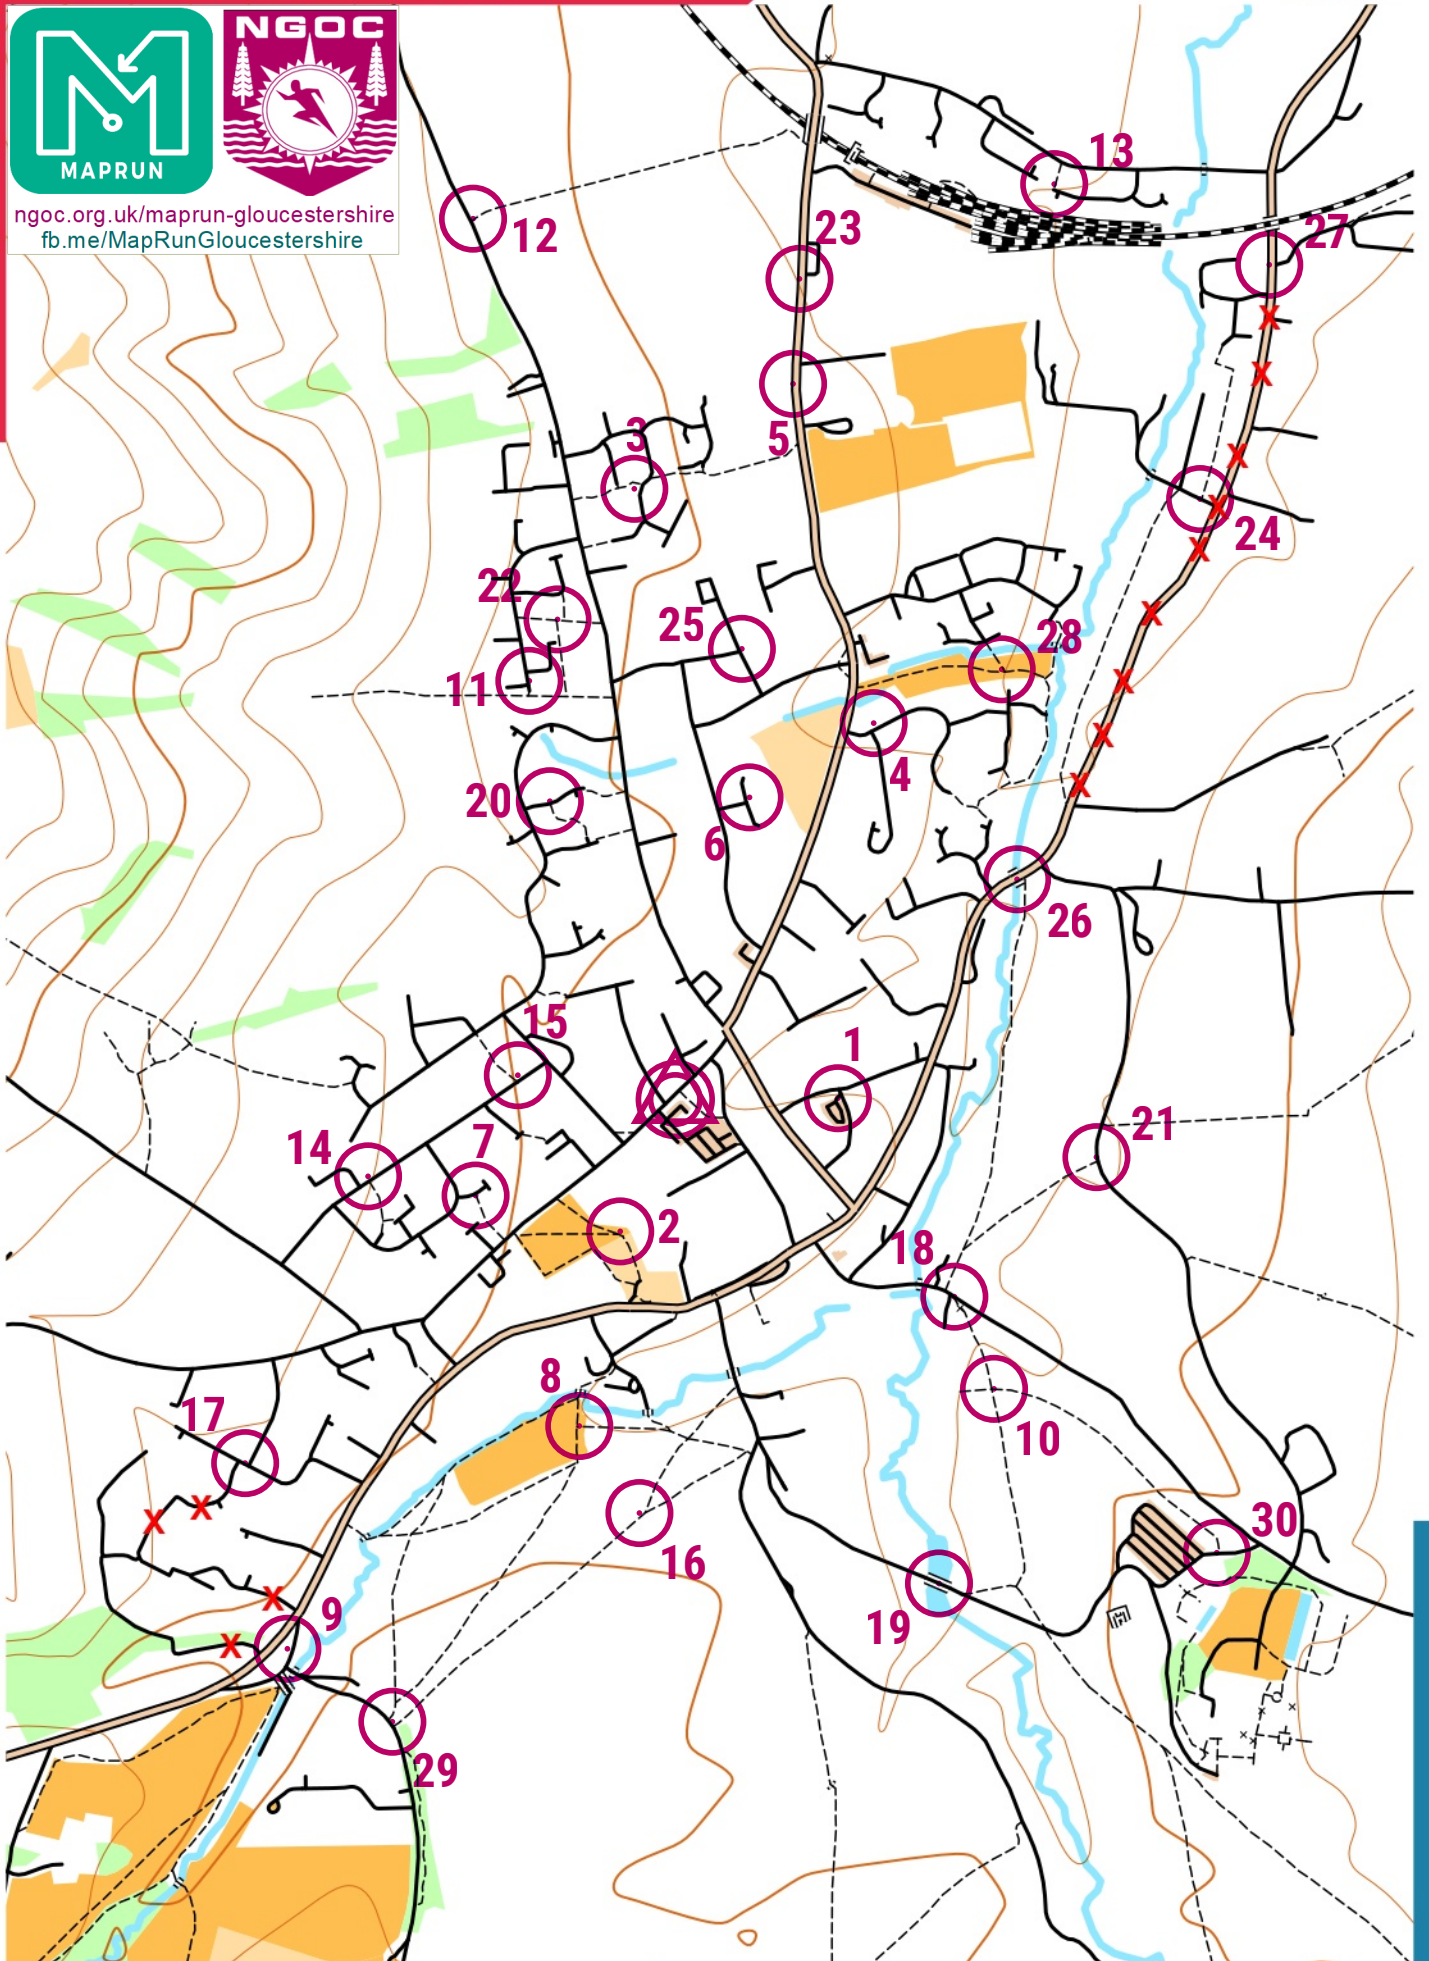

# WINCHCOMBE 2023

scale 1:10000, contours 10m  
500m

[ngoc.org.uk/maprun-gloucestershire](http://ngoc.org.uk/maprun-gloucestershire)  
[fb.me/MapRunGloucestershire](https://fb.me/MapRunGloucestershire)

Map data (c) OpenStreetMap, available under the Open Database Licence.  
Contains OS data (c) Crown copyright & database right OS 2013-2017.  
OOM created by Oliver O'Brien. Make your own: <http://oomap.co.uk/>

OOM v3 developed with a grant from the Orienteering Foundation  
Map ID: 640e208d36635