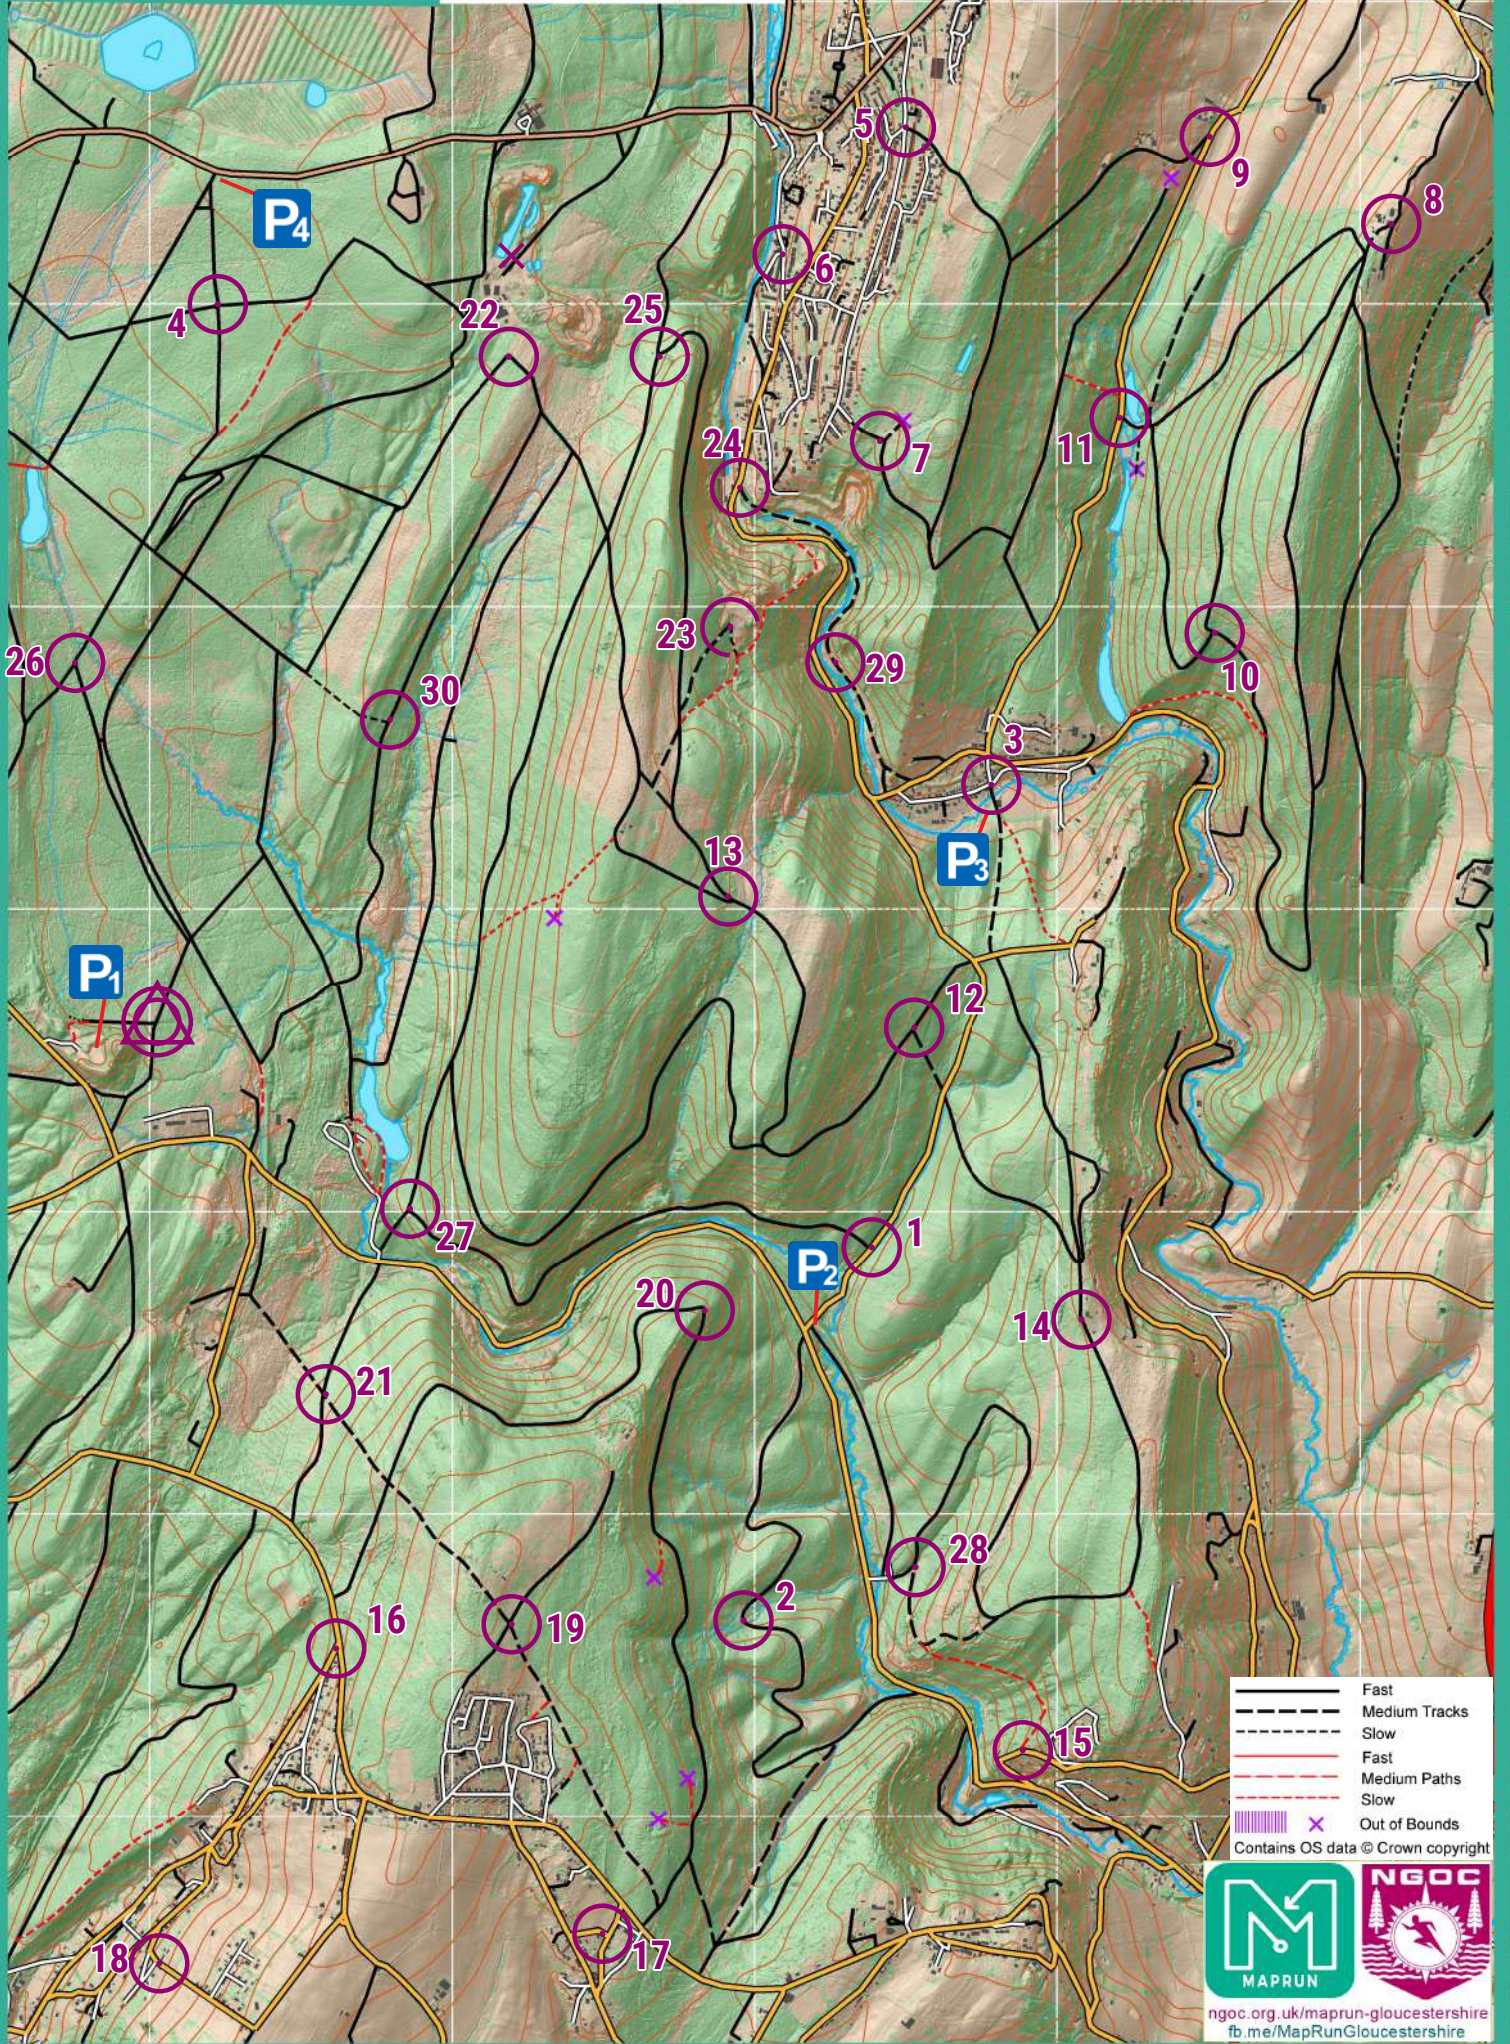

# Le Tour de Forêt

## L'étape Sud Est

Scale: 1:25,000  
10m contours  
0 500 1000m

- Fast
- Medium Tracks
- Slow
- Fast
- Medium Paths
- Slow
- Out of Bounds

Contains OS data © Crown copyright

[ngoc.org.uk/maprun-gloucestershire](http://ngoc.org.uk/maprun-gloucestershire)  
[fb.me/MapRunGloucestershire](https://www.facebook.com/MapRunGloucestershire)