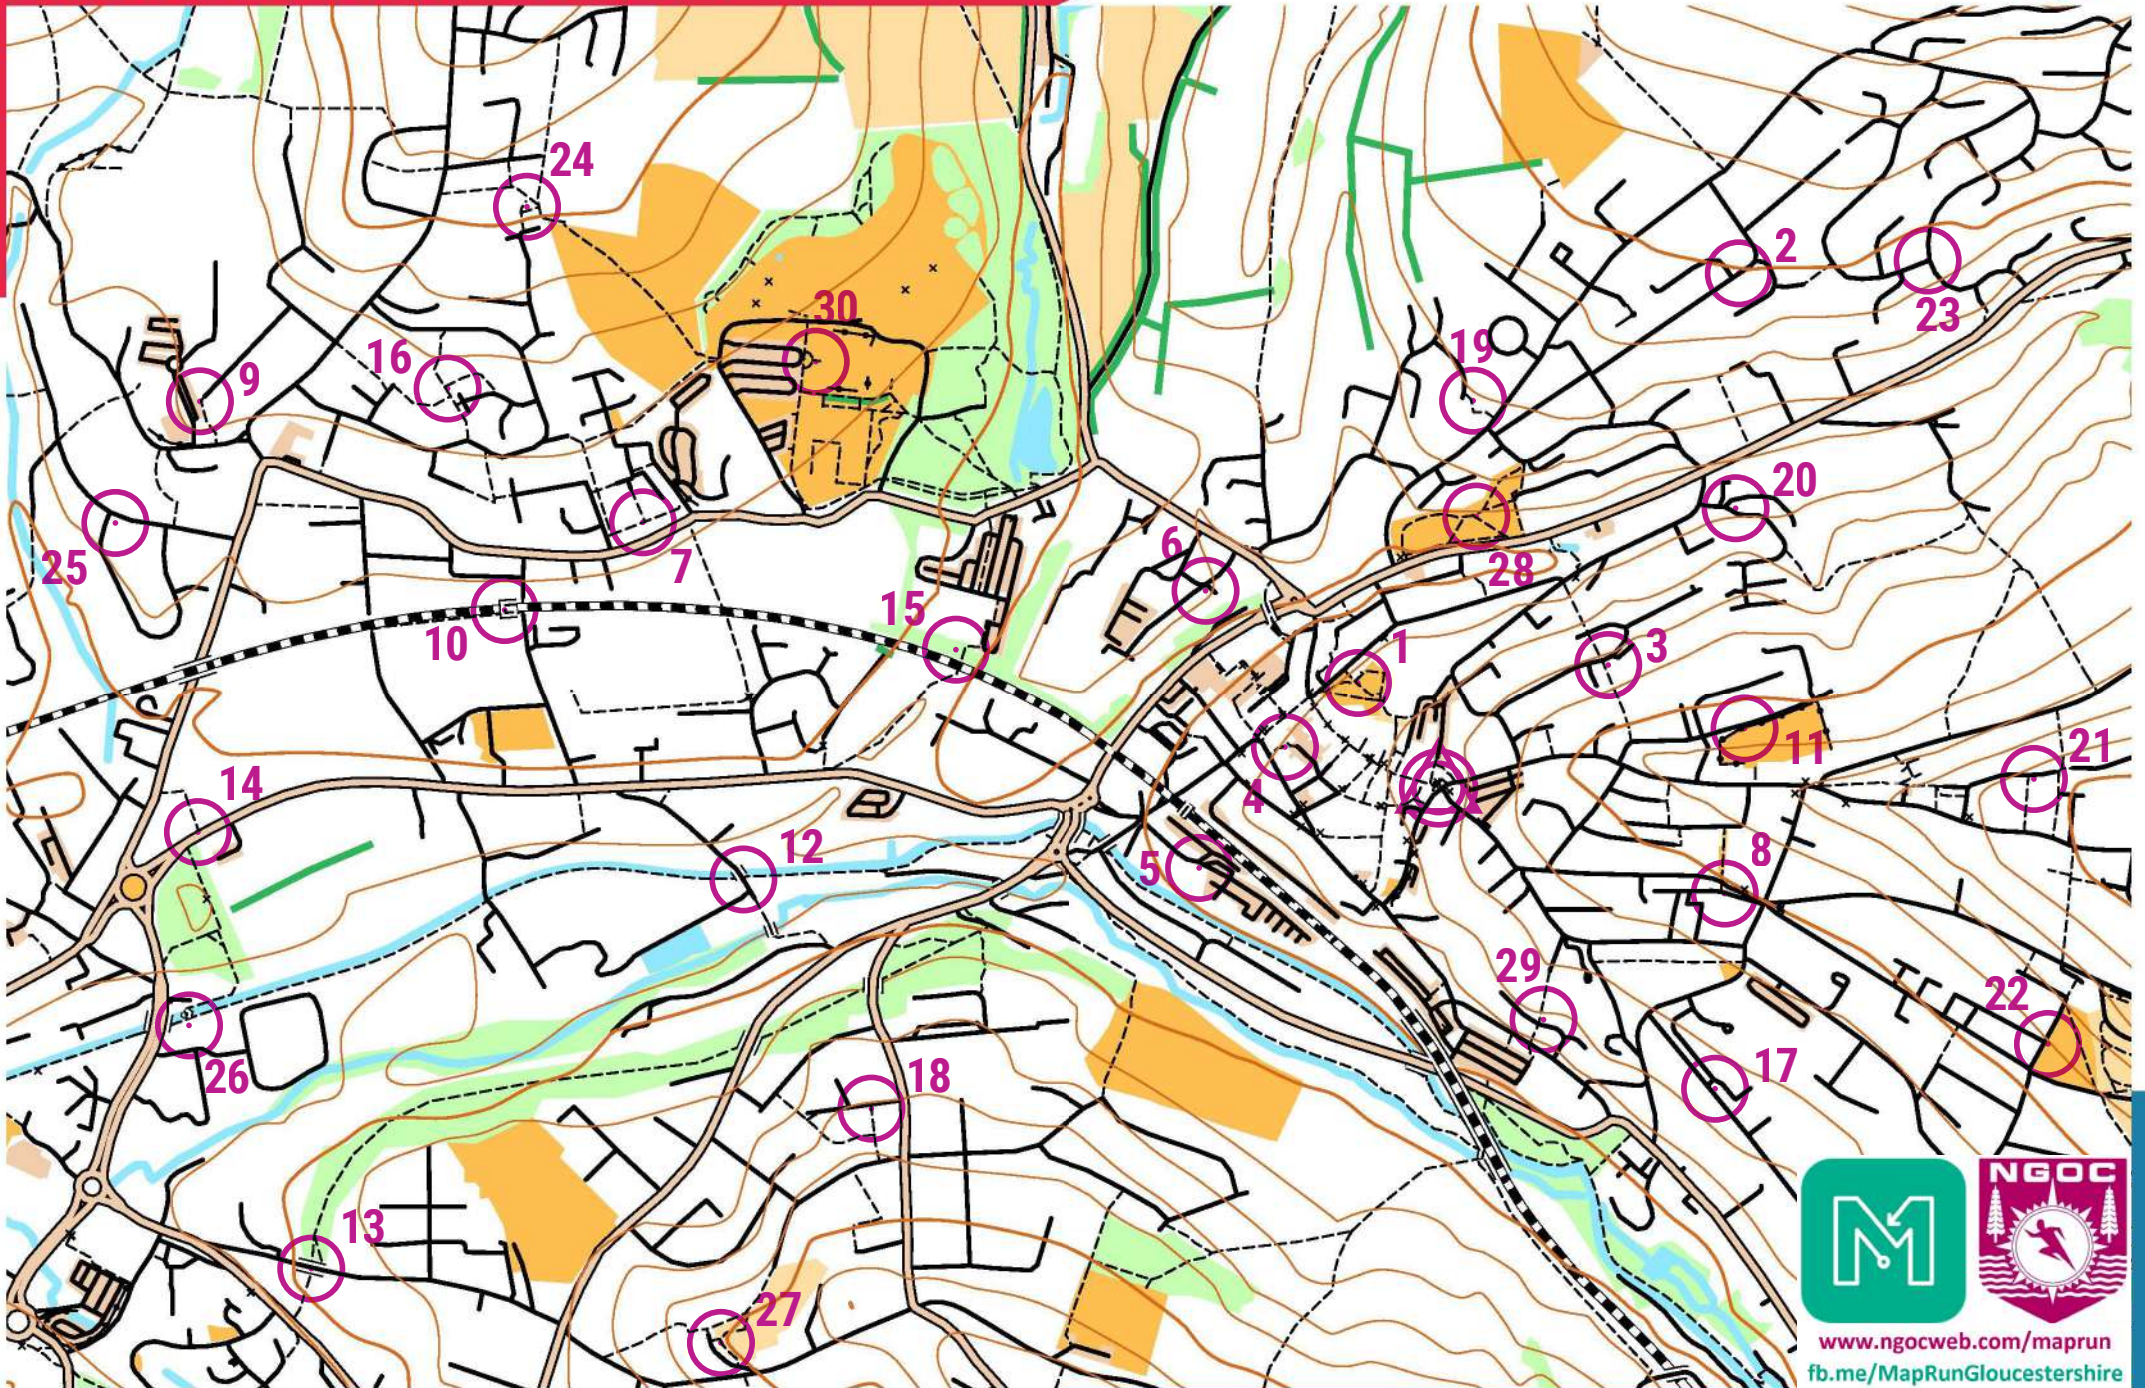

STROUD CHURCH STREET

scale 1:10000, contours 10m
500m

www.ngocweb.com/maprun
fb.me/MapRunGloucestershire

Map data (c) OpenStreetMap, available under the Open Database Licence.
Contains OS data (c) Crown copyright & database right OS 2013-2017.
OOM created by Oliver O'Brien. Make your own: <http://oomap.co.uk/>