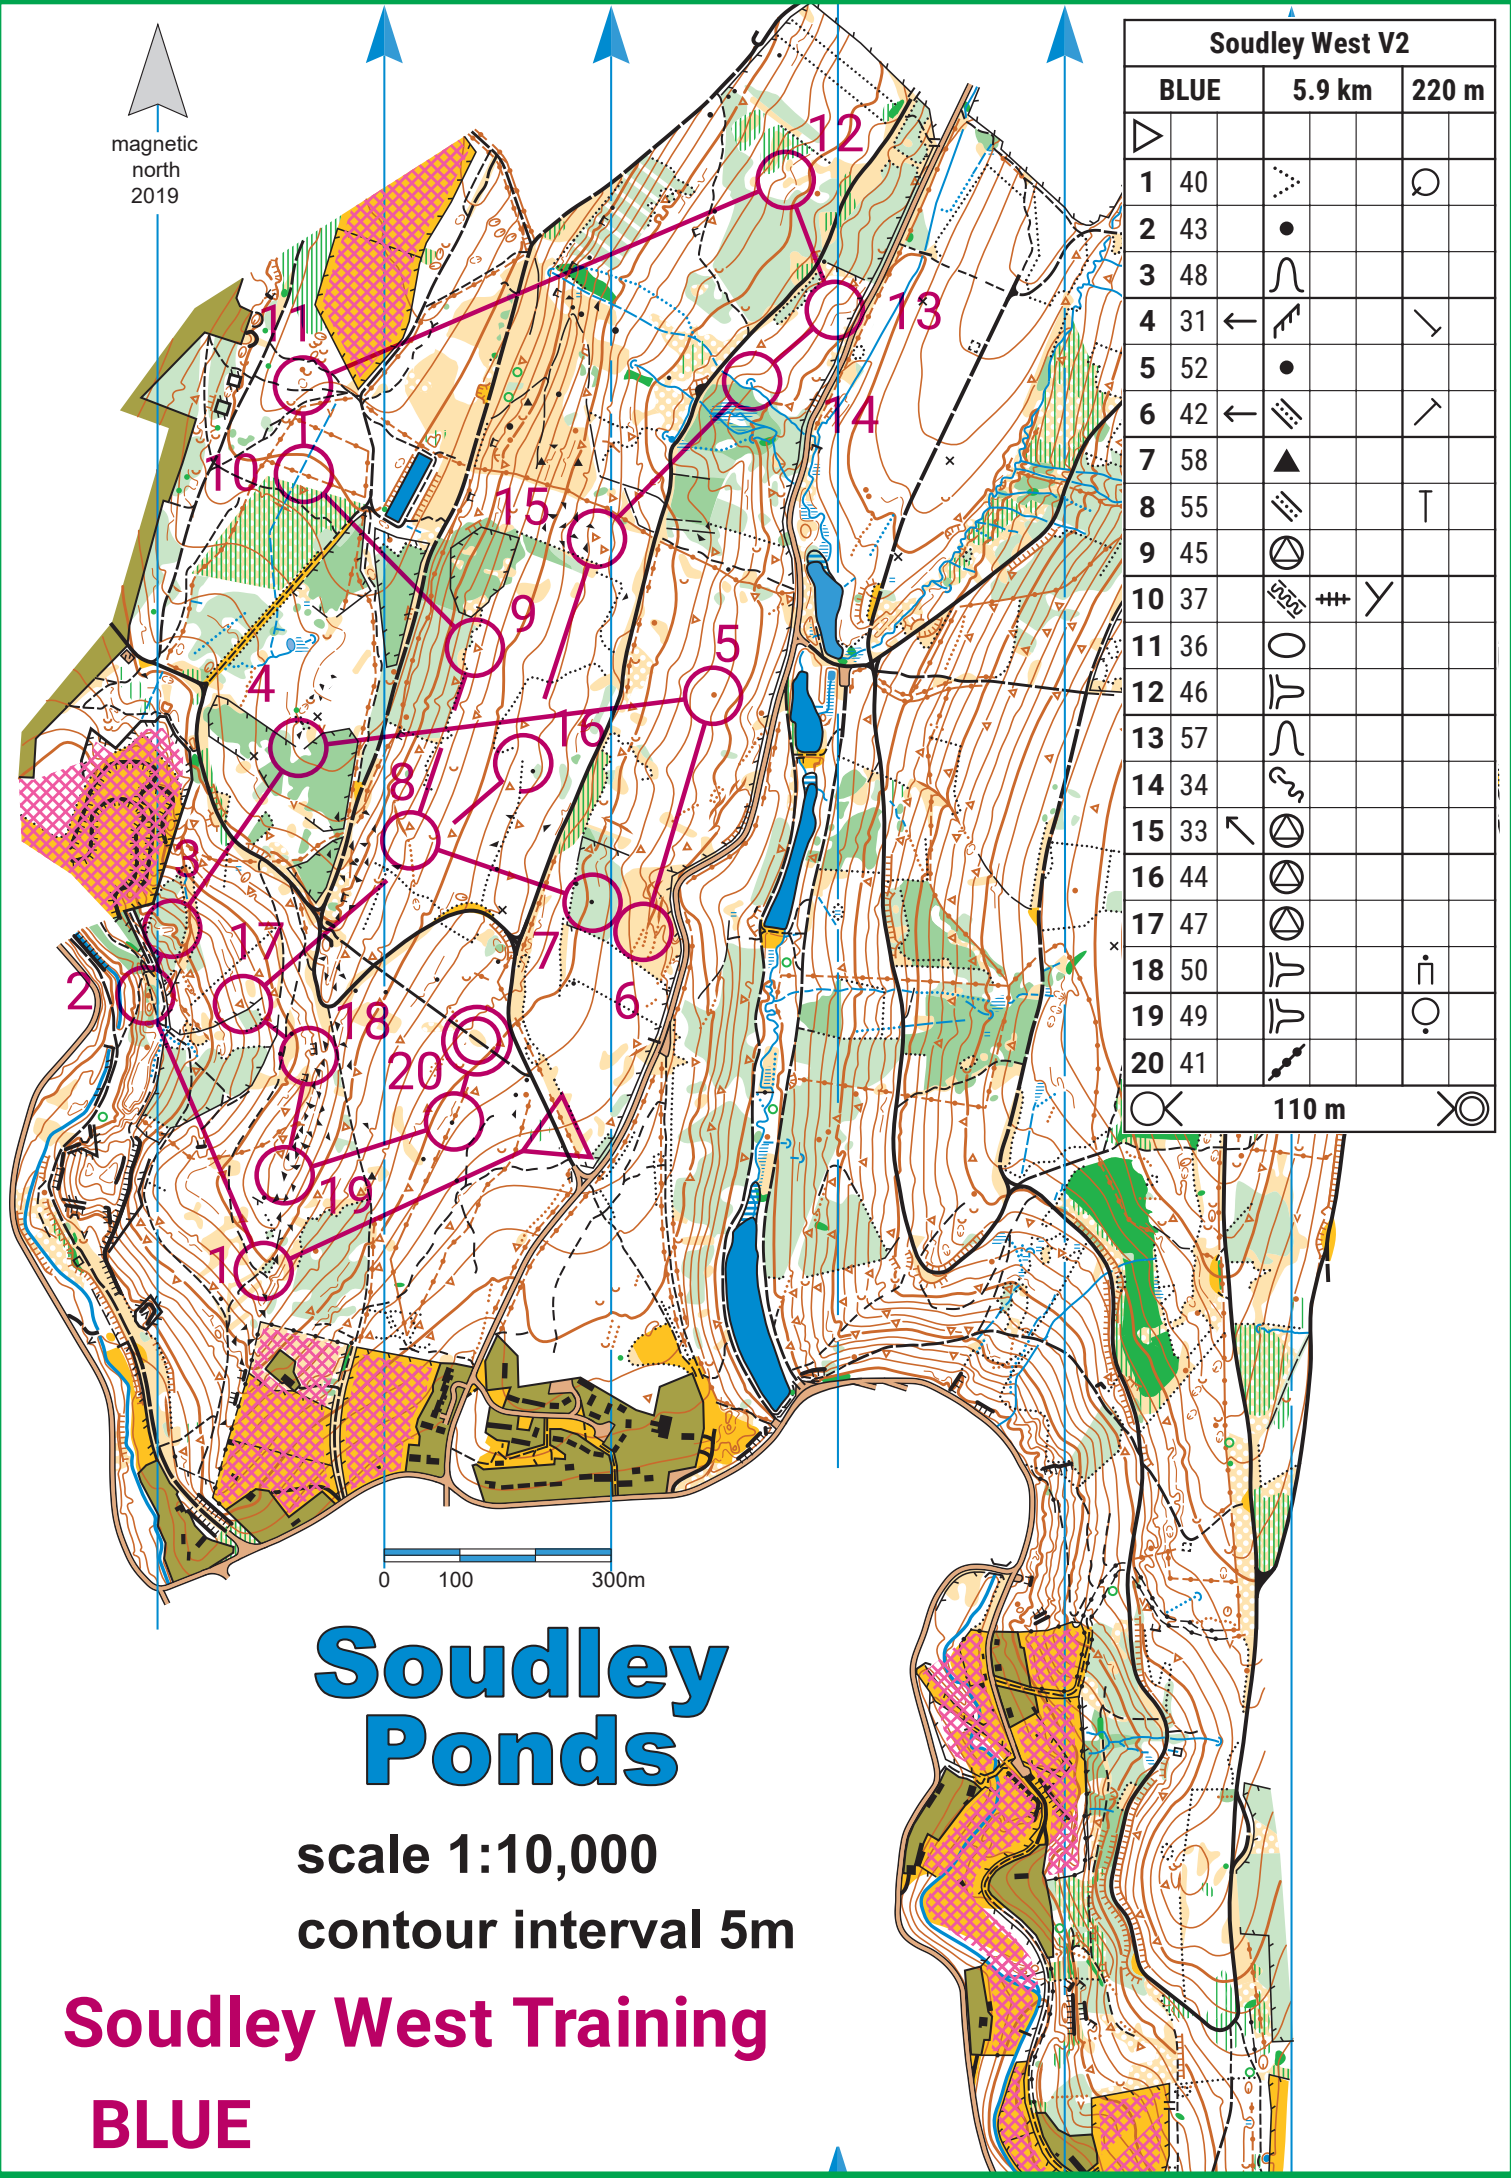

magnetic north 2019

| Soudley West V2 | | | |
|-----------------|----|--------|-------|
| BLUE | | 5.9 km | 220 m |
| 1 | 40 | ⋯ | ⊙ |
| 2 | 43 | • | |
| 3 | 48 | ~ | |
| 4 | 31 | ← ↗ | ↘ |
| 5 | 52 | • | |
| 6 | 42 | ← ↗ | ↘ |
| 7 | 58 | ▲ | |
| 8 | 55 | ↗ | ⊥ |
| 9 | 45 | ⊙ | |
| 10 | 37 | 5000 # | ∇ |
| 11 | 36 | ⊙ | |
| 12 | 46 | ⊥ | |
| 13 | 57 | ~ | |
| 14 | 34 | ↗ | |
| 15 | 33 | ↗ ⊙ | |
| 16 | 44 | ⊙ | |
| 17 | 47 | ⊙ | |
| 18 | 50 | ⊥ | ⊥ |
| 19 | 49 | ⊥ | ⊙ |
| 20 | 41 | ↗ | |

0 100 300m

Soudley Ponds

scale 1:10,000
contour interval 5m

Soudley West Training
BLUE

110 m