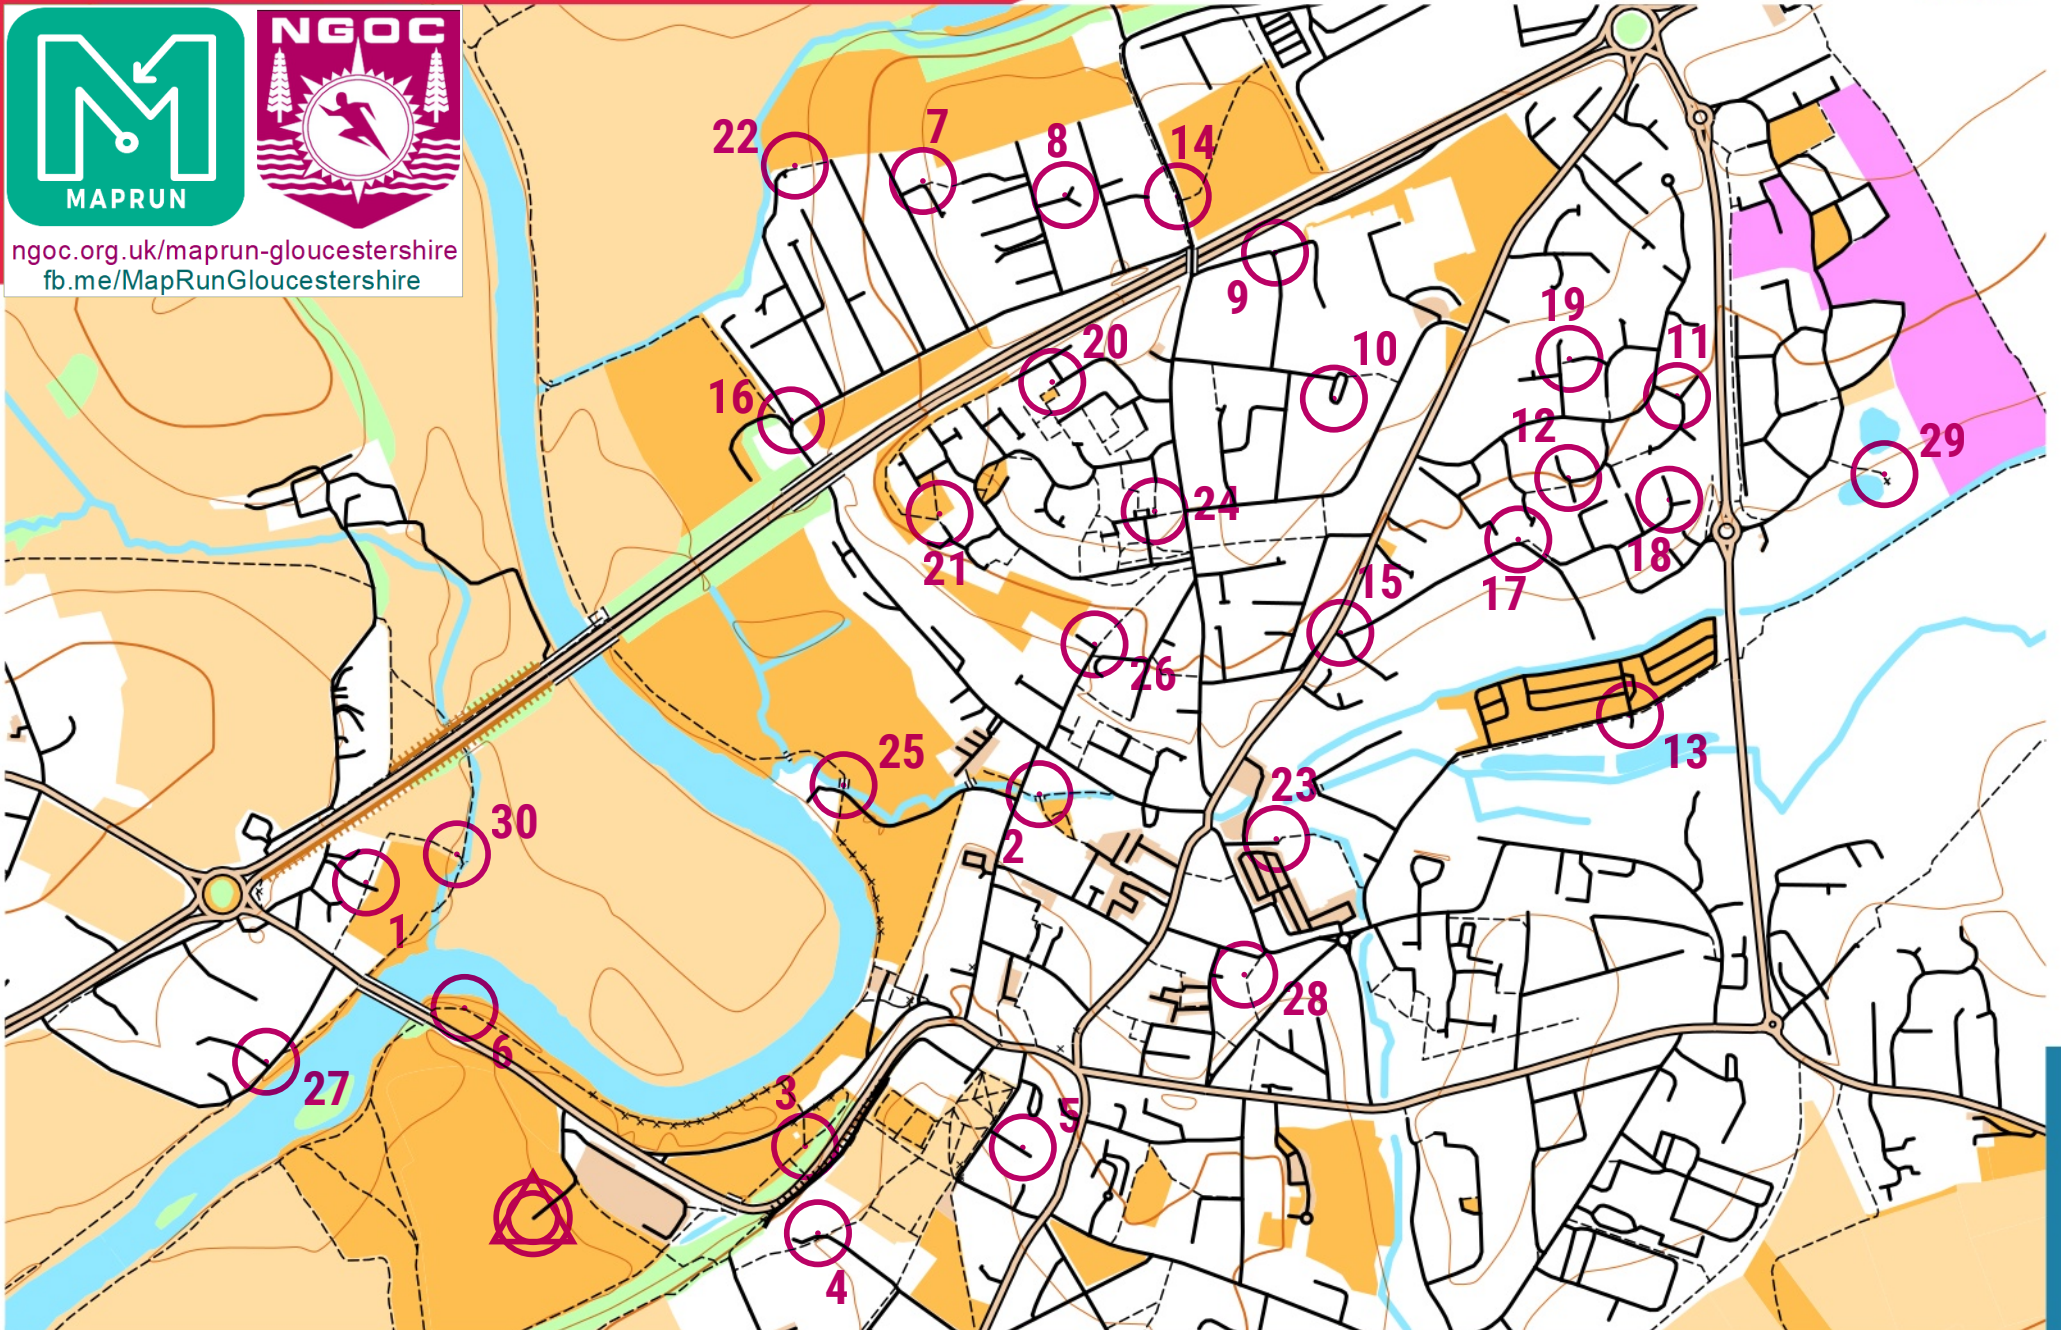

ROSS NORTH 2023

scale 1:10000, contours 10m
500m

ngoc.org.uk/maprun-gloucestershire
fb.me/MapRunGloucestershire

Map data (c) OpenStreetMap, available under the Open Database Licence.
Contains OS data (c) Crown copyright & database right OS 2013-2017.
OOM created by Oliver O'Brien. Make your own: <http://oomap.co.uk/>