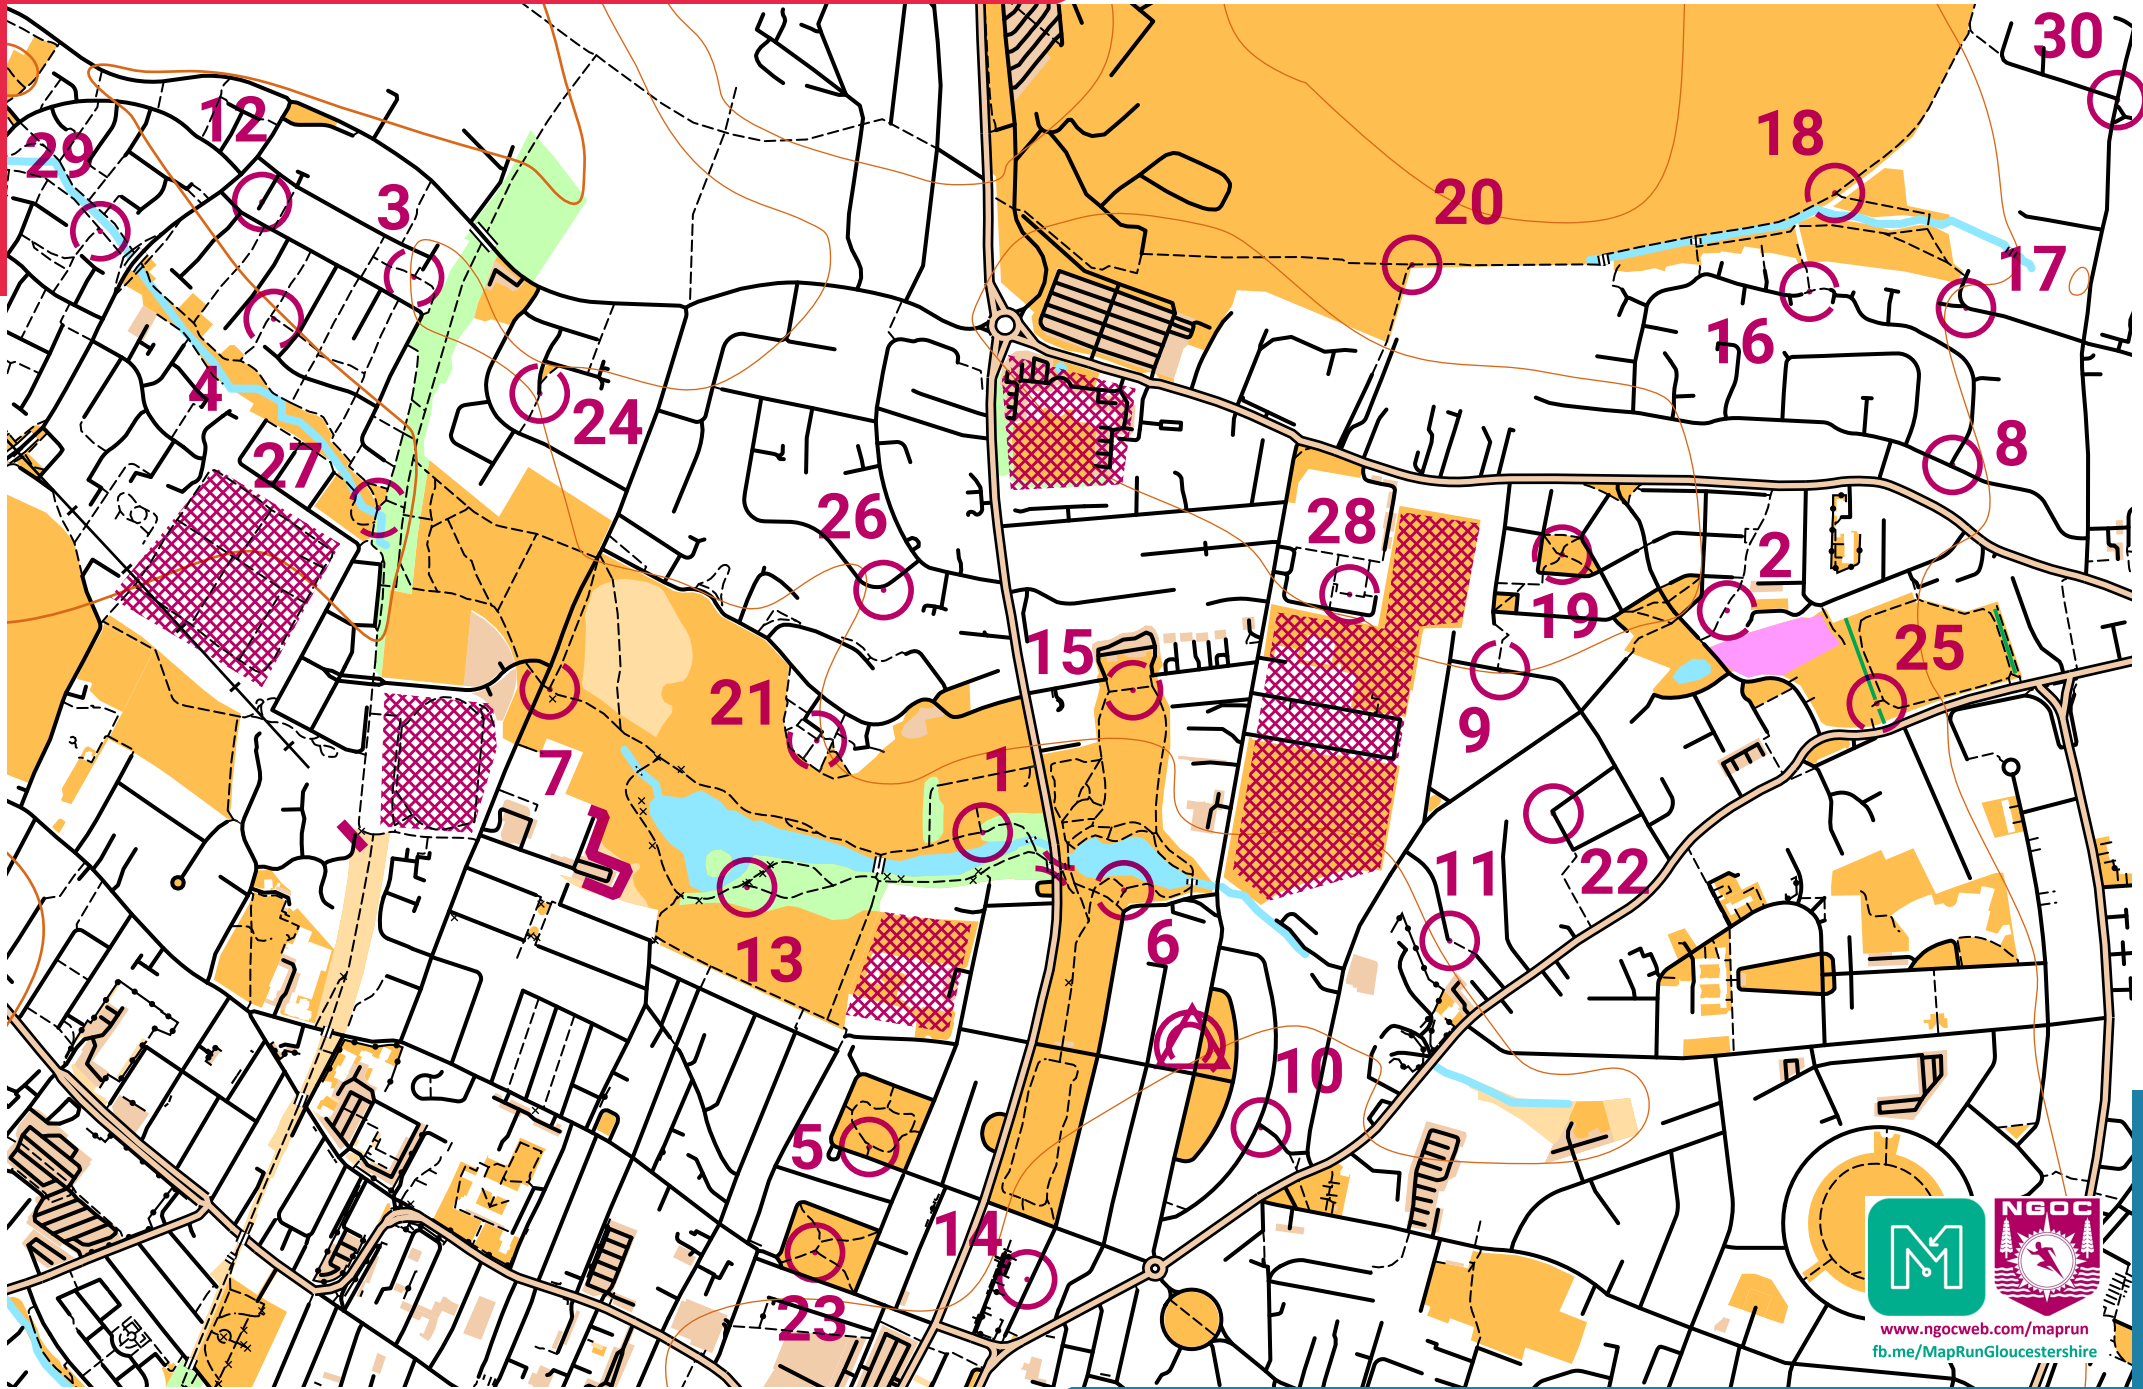

PITTVILLE & PRESTBURY

scale 1:10000, contours 10m
500m

Map data (c) OpenStreetMap, available under the Open Database Licence.
Contains OS data (c) Crown copyright & database right OS 2013-2017.
OOM created by Oliver O'Brien. Make your own: <http://oomap.co.uk/>

www.ngocweb.com/maprun
fb.me/MapRunGloucestershire