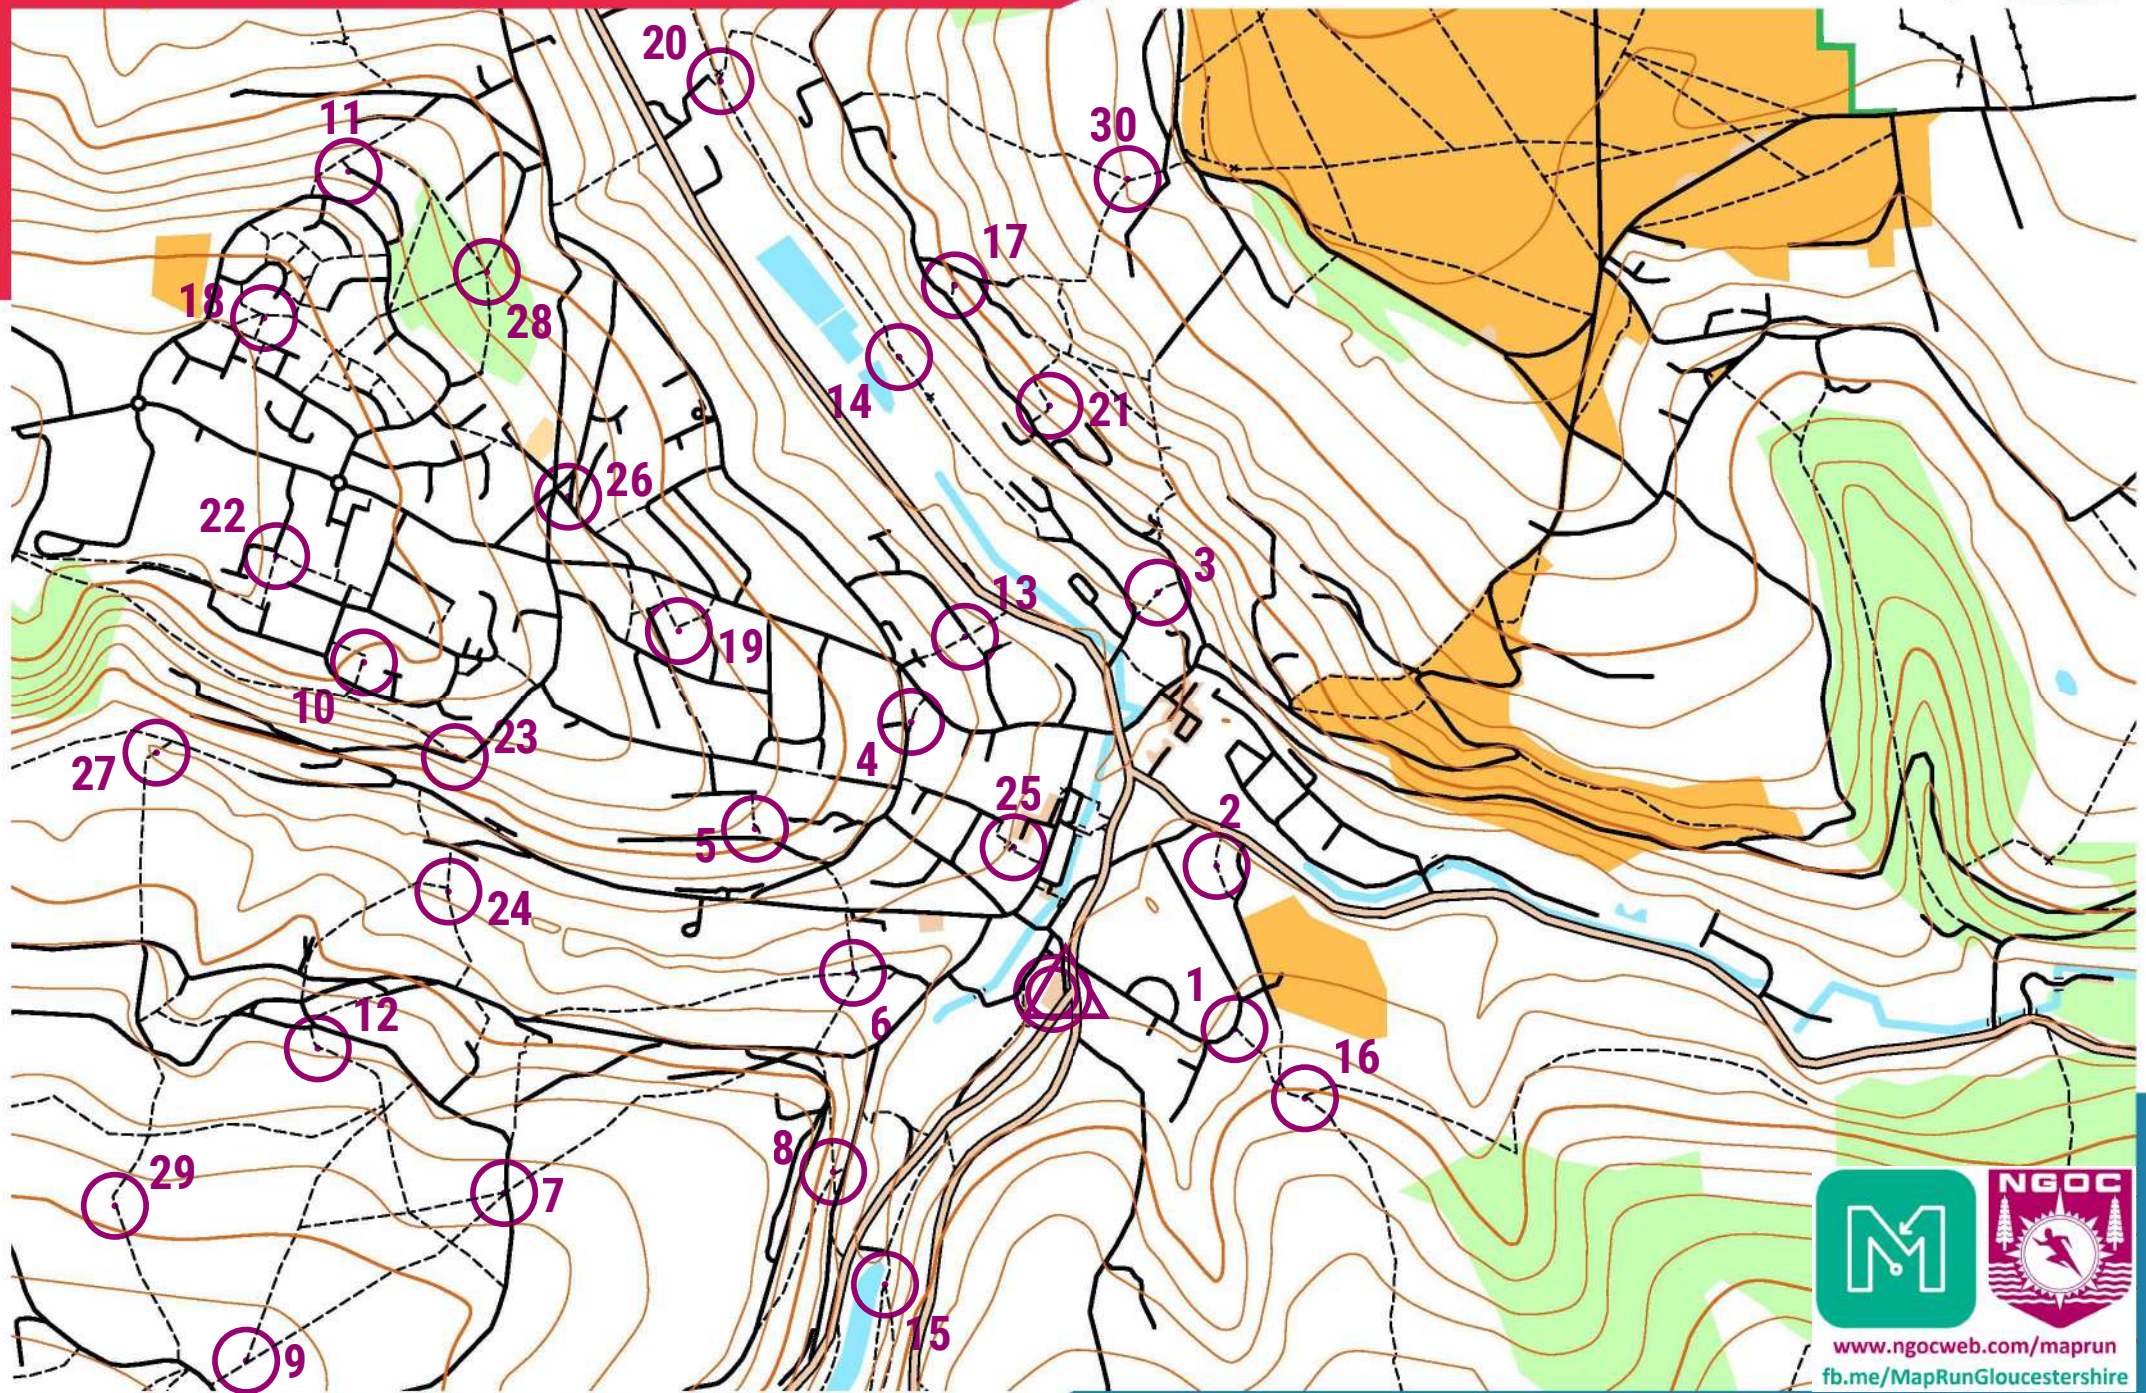

NAILSWORTH 2020

scale 1:10000, contours 10m
10m
500m

Map data (c) OpenStreetMap, available under the Open Database Licence.
Contains OS data (c) Crown copyright & database right) OS 2013-2017.
OOM created by Oliver O'Brien. Make your own: <http://oomap.co.uk/>

www.ngocweb.com/maprun
fb.me/MapRunGloucestershire