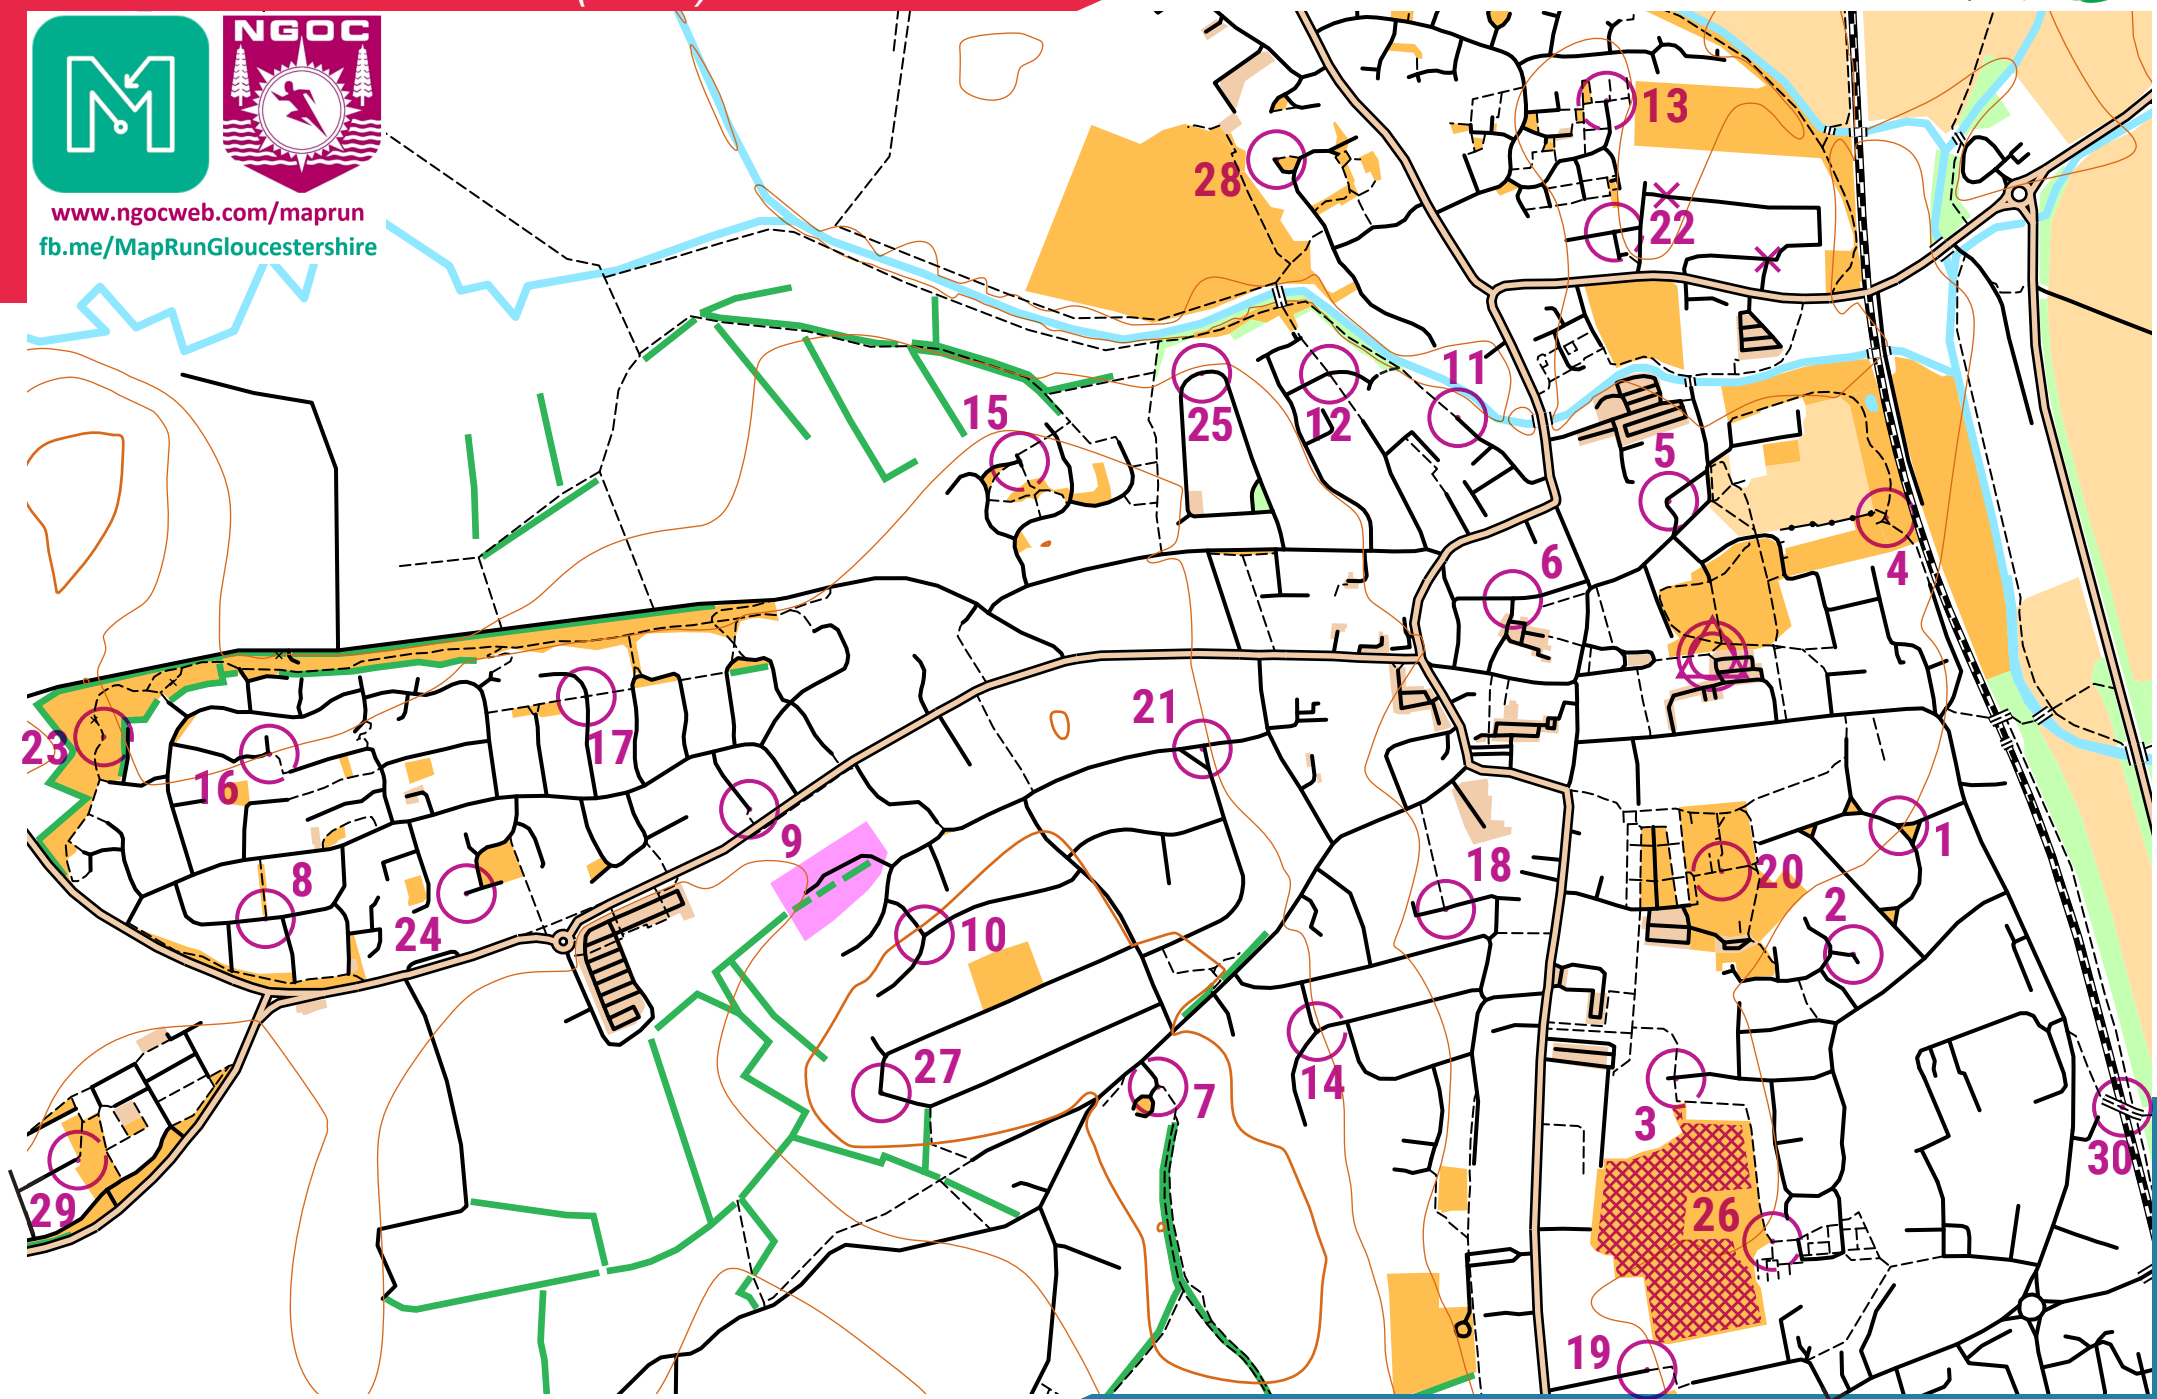

MAPRUN LEOMINSTER (2020)

scale 1:10000, contours 10m
10m
500m

www.ngocweb.com/maprun
fb.me/MapRunGloucestershire

Map data (c) OpenStreetMap, available under the Open Database Licence.
Contains OS data (c) Crown copyright & database right OS 2013-2017.
OOM created by Oliver O'Brien. Make your own: <http://oomap.co.uk/>