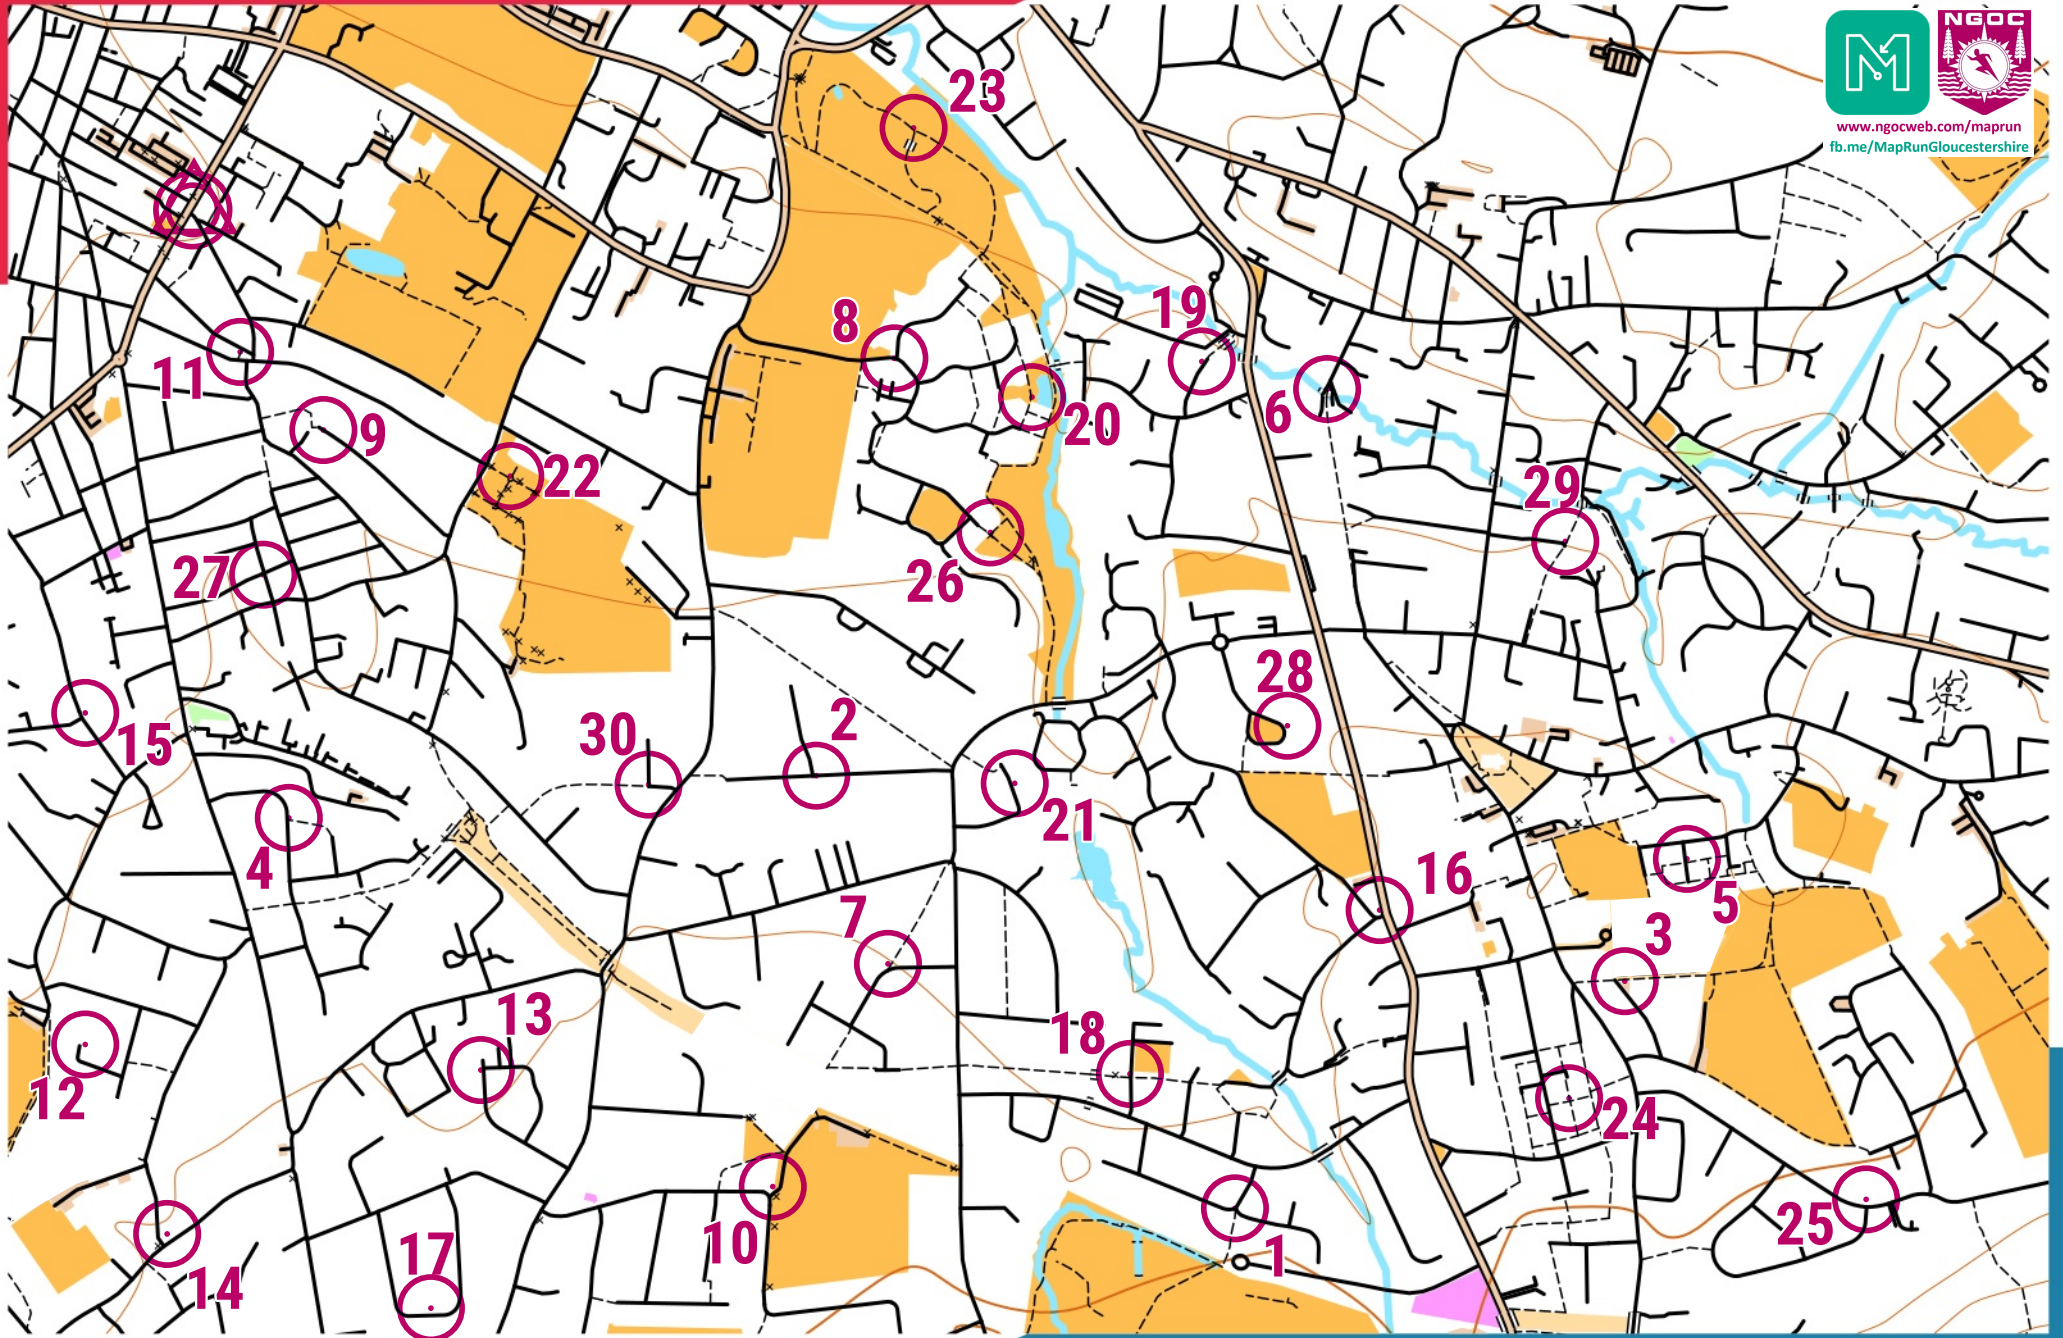

NGOC LECKHAMPTON 2022

scale 1:10000, contours 10m
500m

Map data (c) OpenStreetMap, available under the Open Database Licence.
Contains OS data (c) Crown copyright & database right OS 2013-2017.
OOM created by Oliver O'Brien. Make your own: <http://oomap.co.uk/>