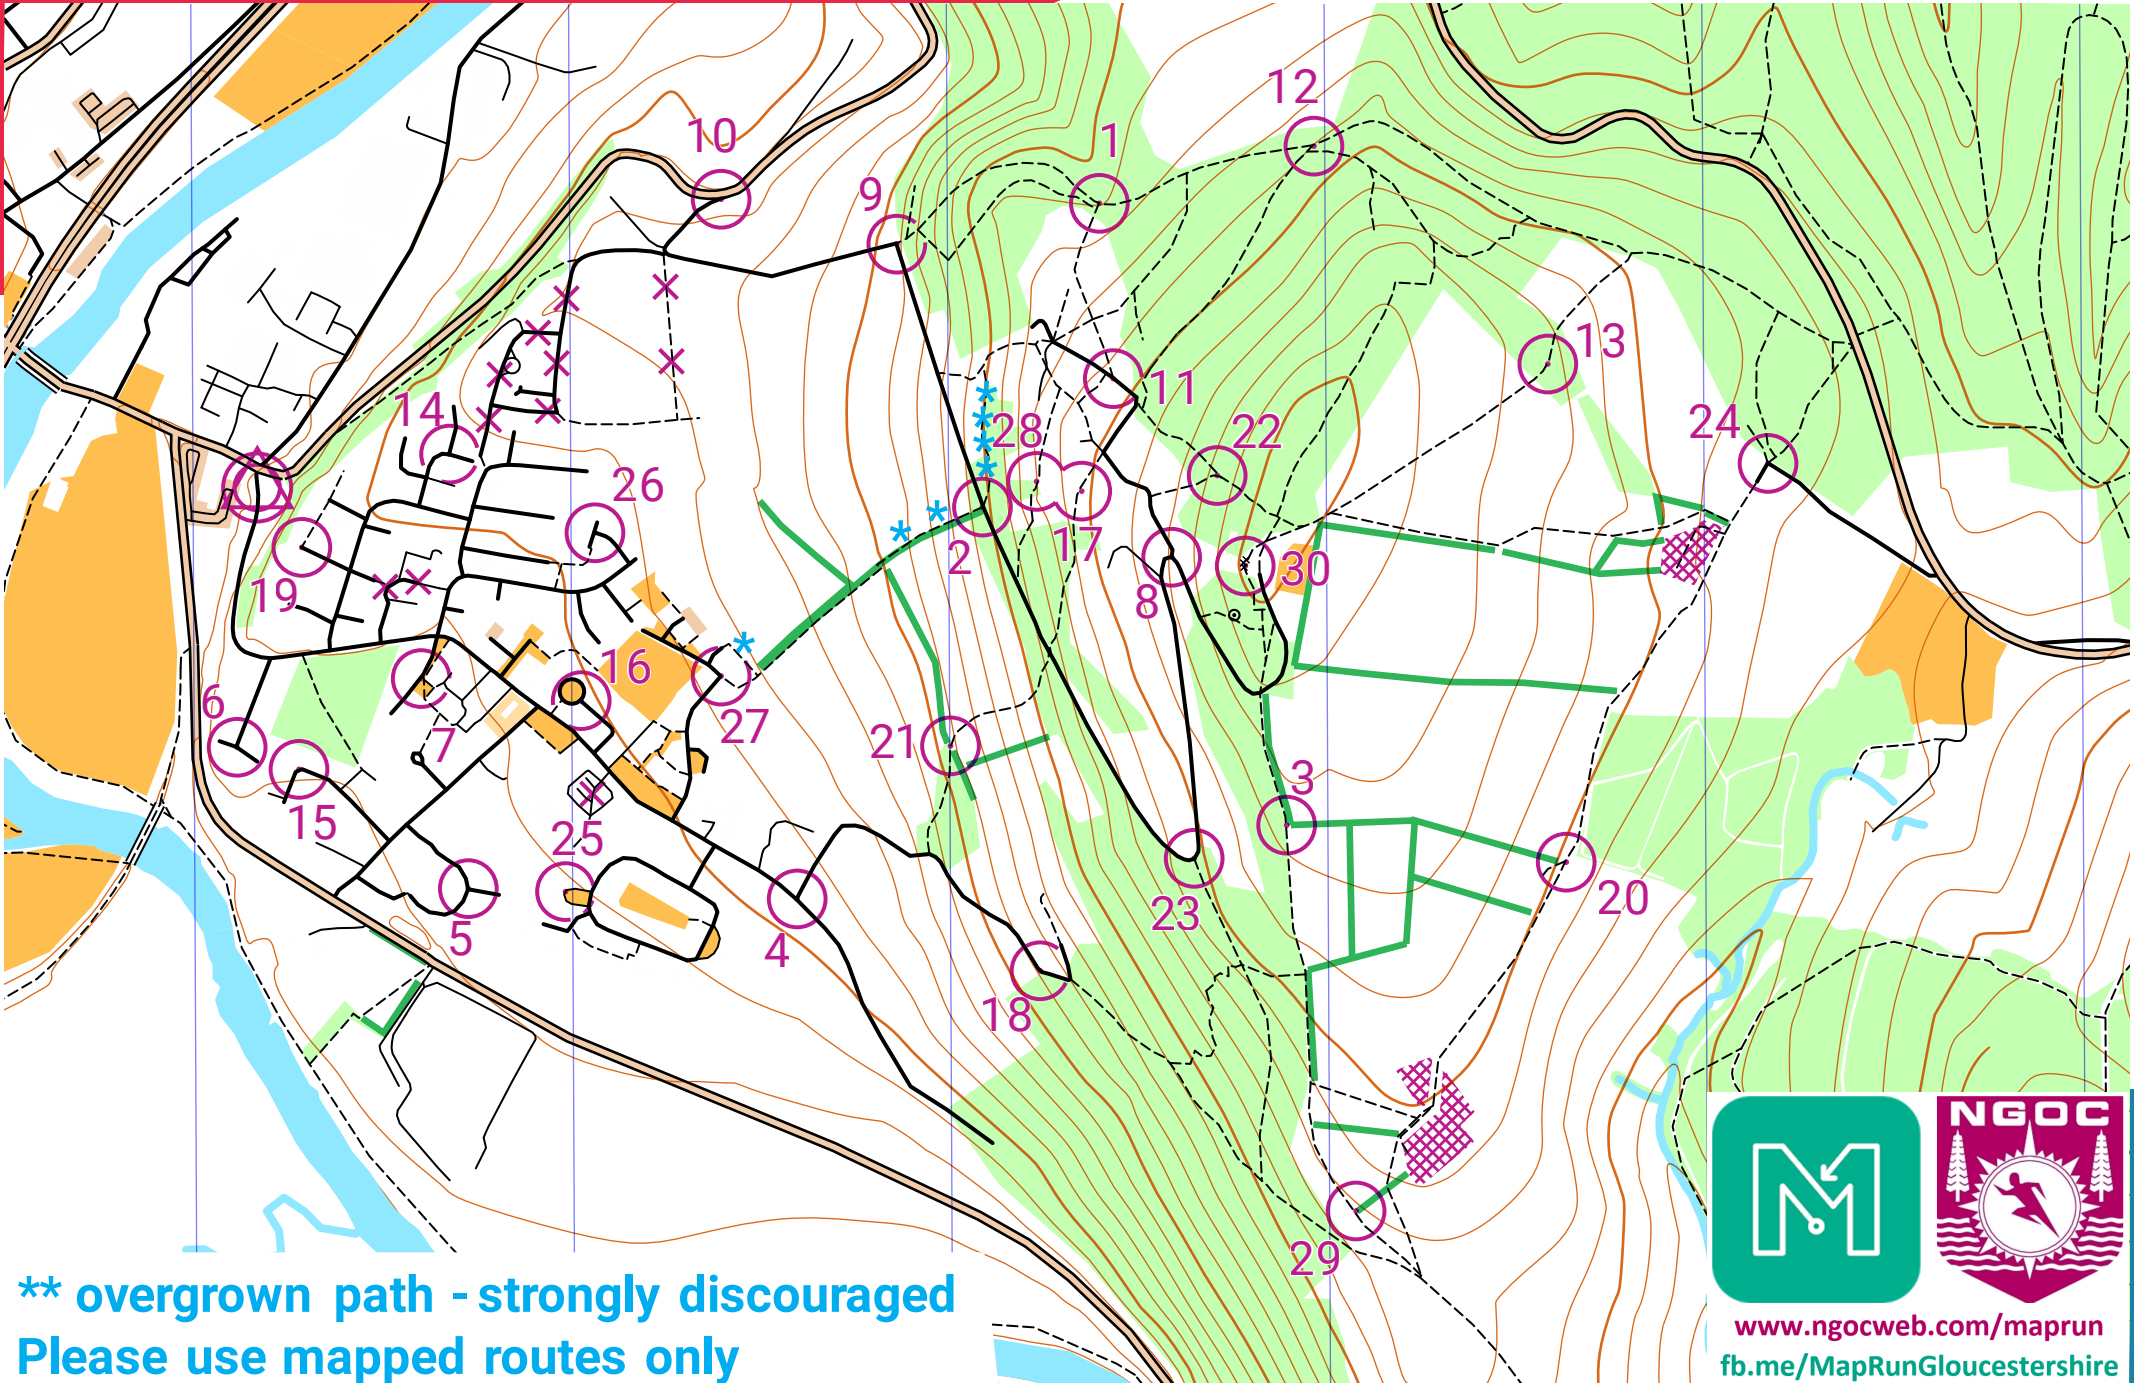

# MAPRUN KYMIN 2021

scale 1:10000, contours 10m  
500m

**\*\* overgrown path - strongly discouraged**  
**Please use mapped routes only**

[www.ngocweb.com/maprun](http://www.ngocweb.com/maprun)  
[fb.me/MapRunGloucestershire](https://fb.me/MapRunGloucestershire)

Map data: © OpenStreetMap contributors; Open Database Licence.  
Contours: OS data © Crown copyright & database right OS 2013-2017.  
OOM created by Oliver O'Brien. Make your own: <http://oomap.co.uk/>