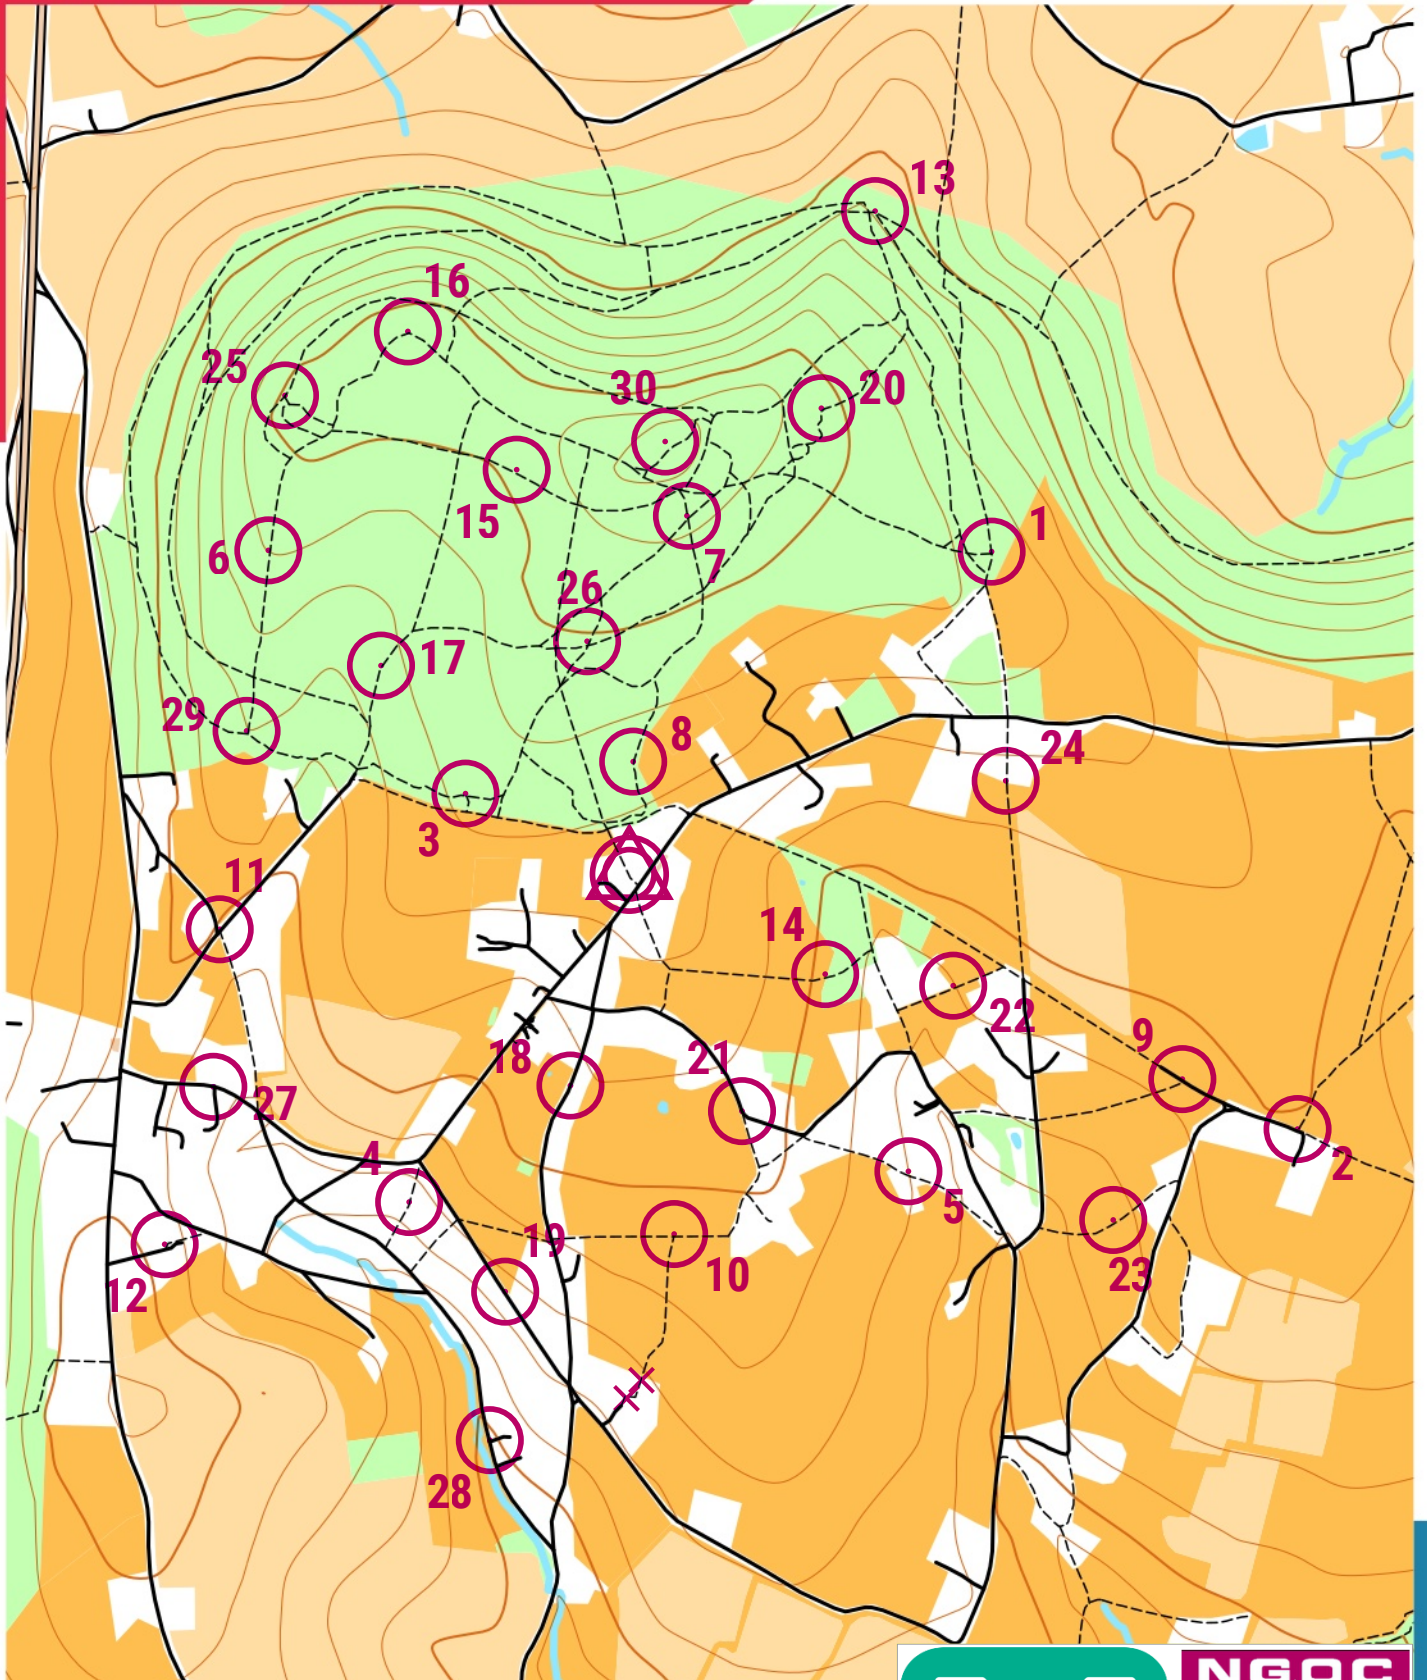

KINGSTHORNE 2022

scale 1:10000, contours 10m
500m

Scan to download course

ngoc.org.uk/maprun-gloucestershire
fb.me/MapRunGloucestershire

Map data (c) OpenStreetMap, available under the Open Database Licence.
Contains OS data (c) Crown copyright & database right OS 2013-2017.
OOM created by Oliver O'Brien. Make your own: <http://oomap.co.uk/>