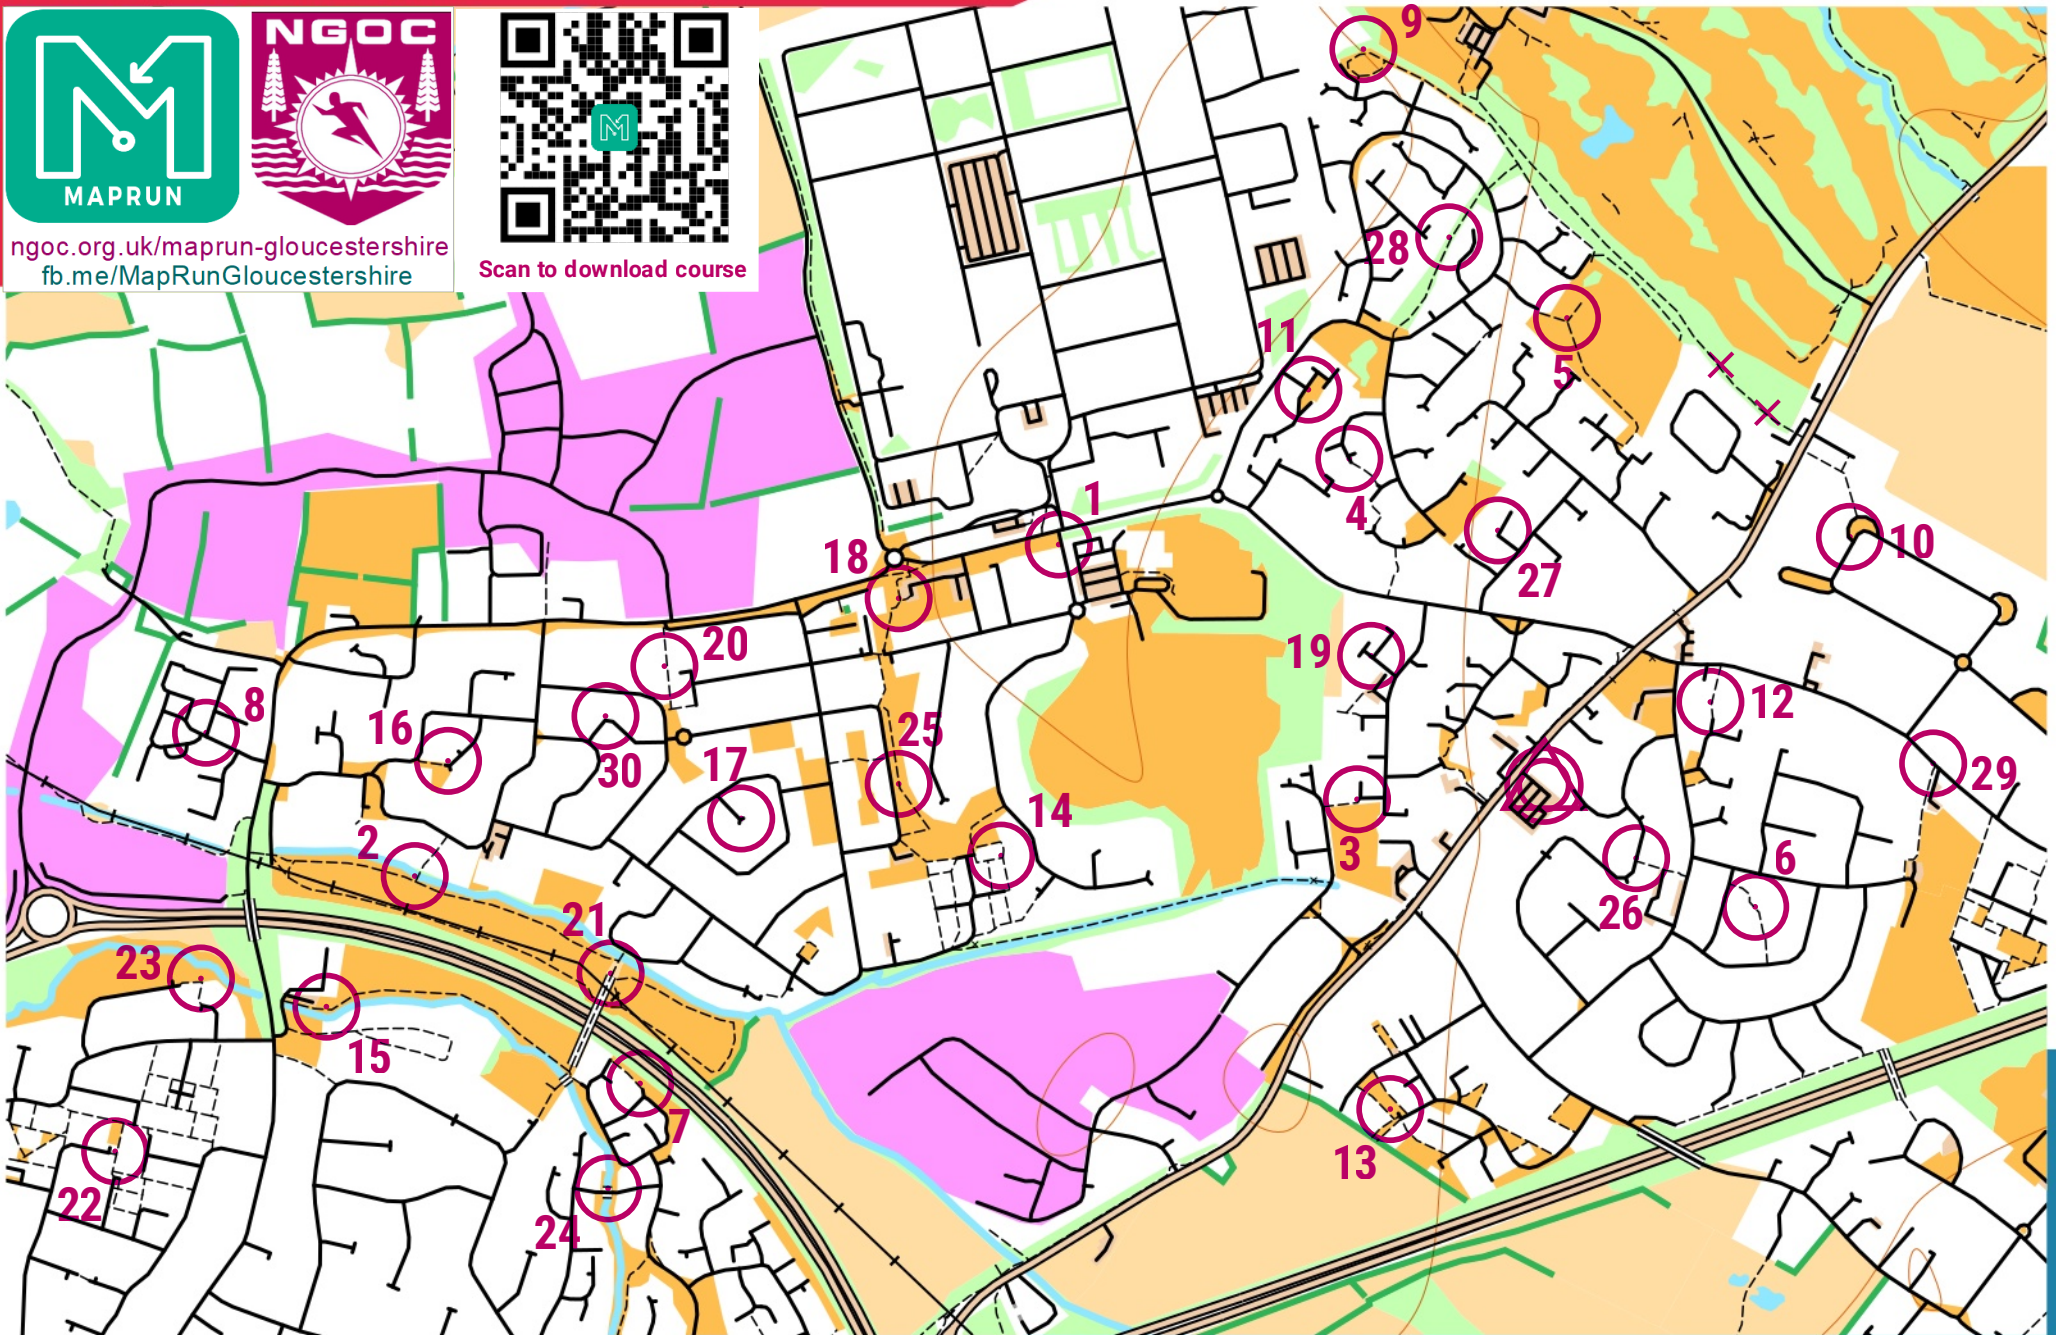

INNSWORTH 2022

scale 1:10000, contours 10m
500m

ngoc.org.uk/maprun-gloucestershire
fb.me/MapRunGloucestershire

Scan to download course

Map data (c) OpenStreetMap, available under the Open Database Licence.
Contains OS data (c) Crown copyright & database right OS 2013-2017.
OOM created by Oliver O'Brien. Make your own: <http://oomap.co.uk/>