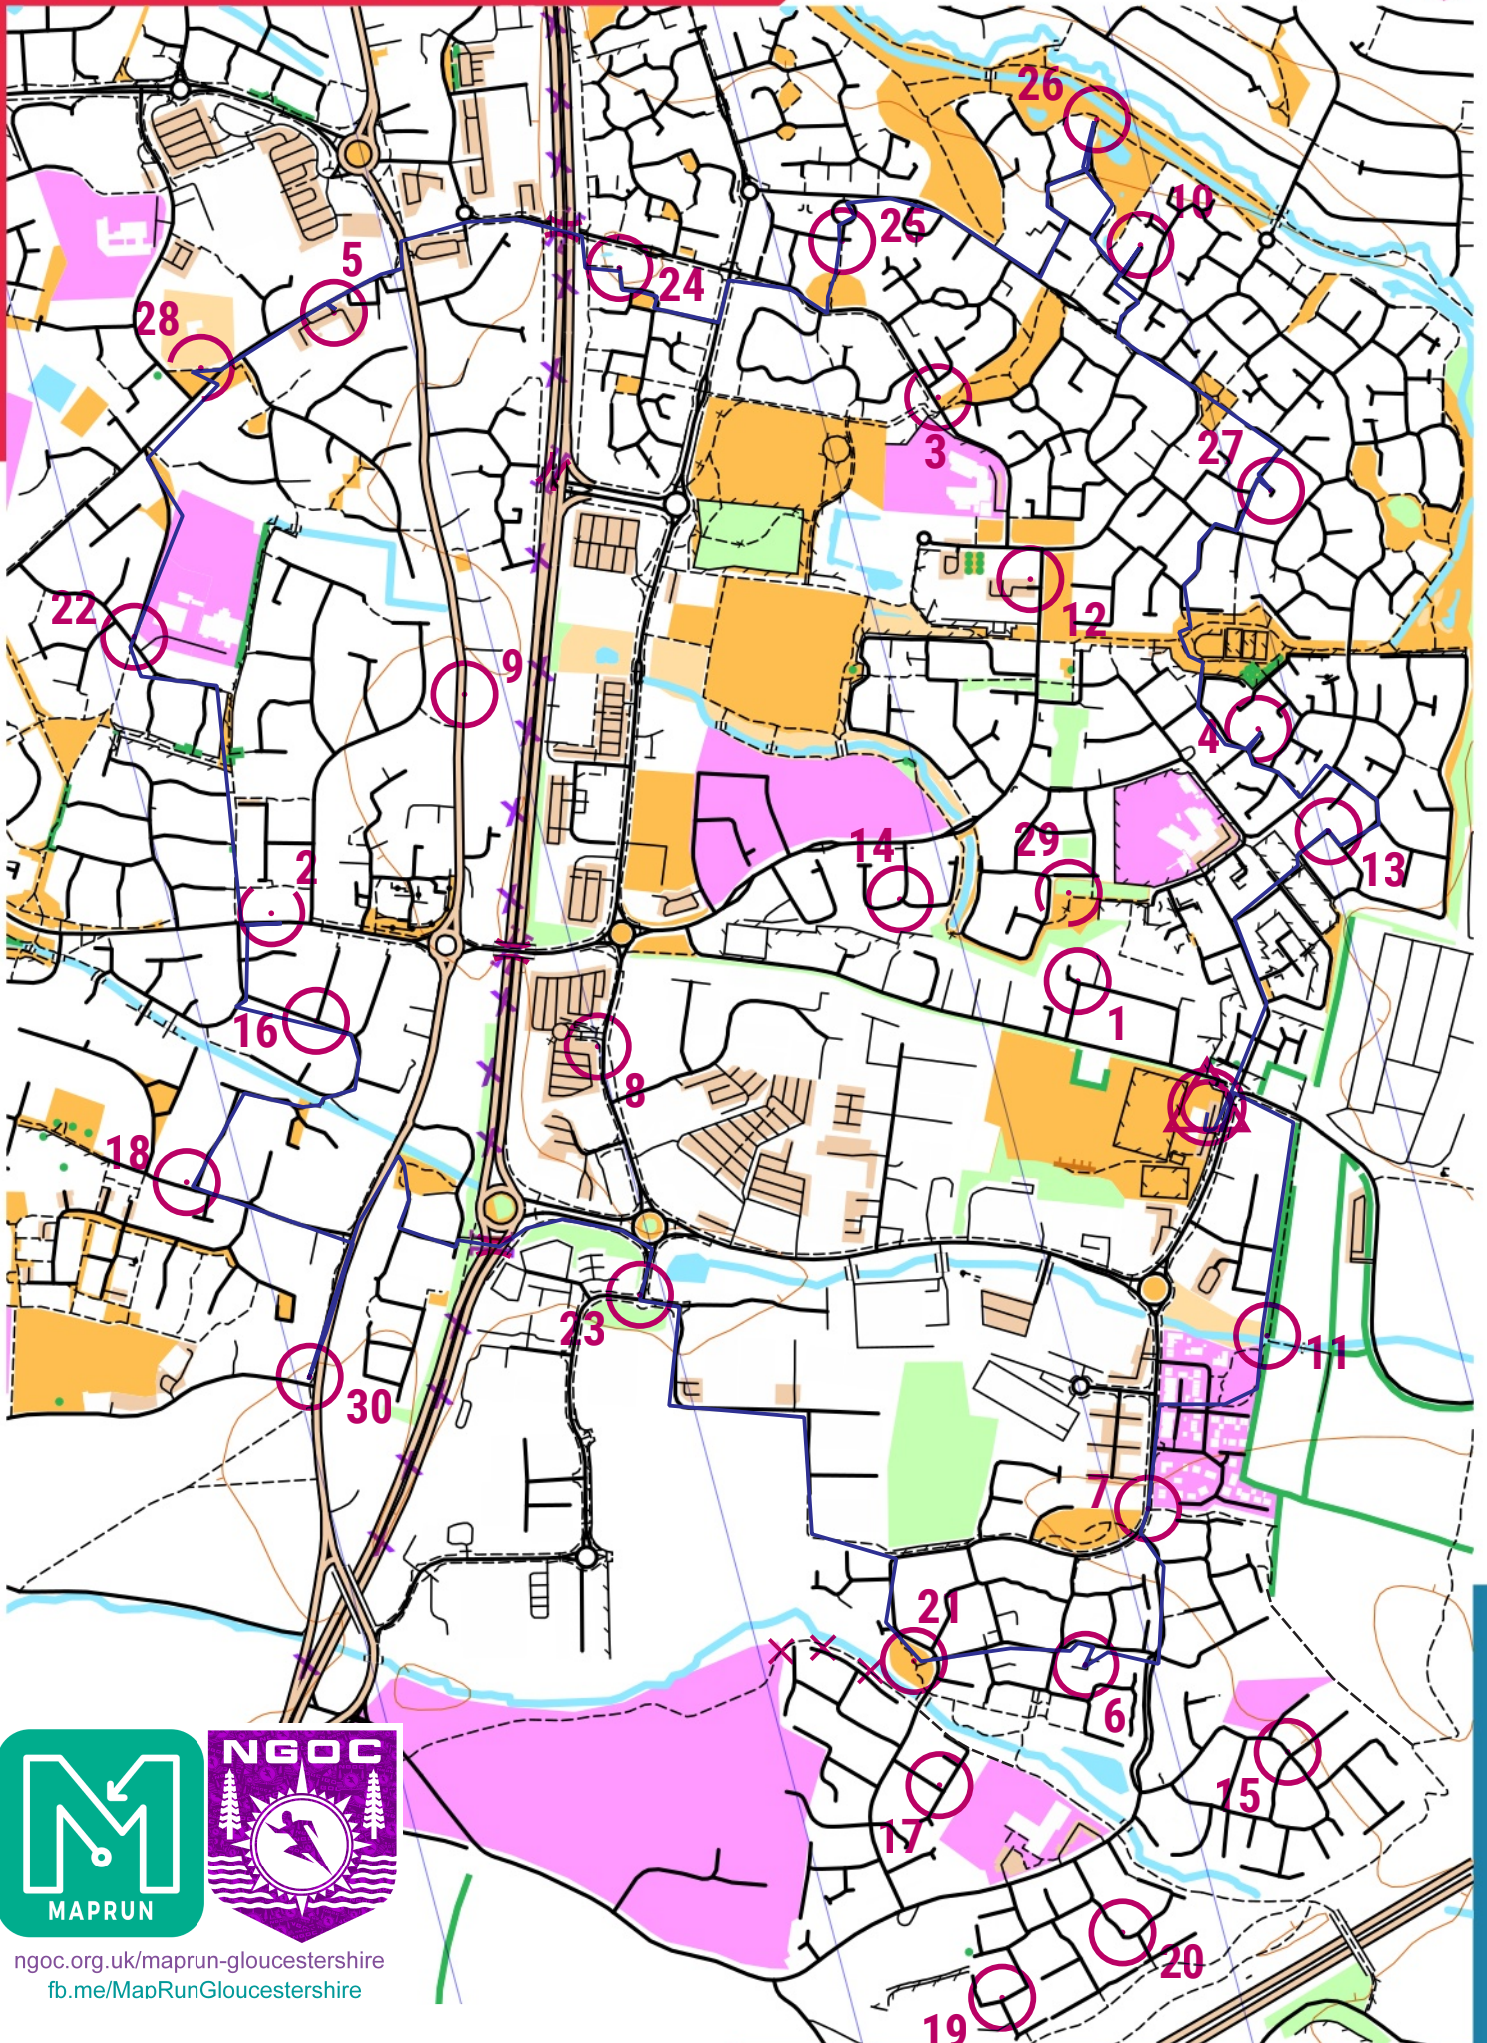

GLOUCESTER SOUTH 2024

scale 1:10000, contours 10m
500m

ngoc.org.uk/maprun-gloucestershire
fb.me/MapRunGloucestershire