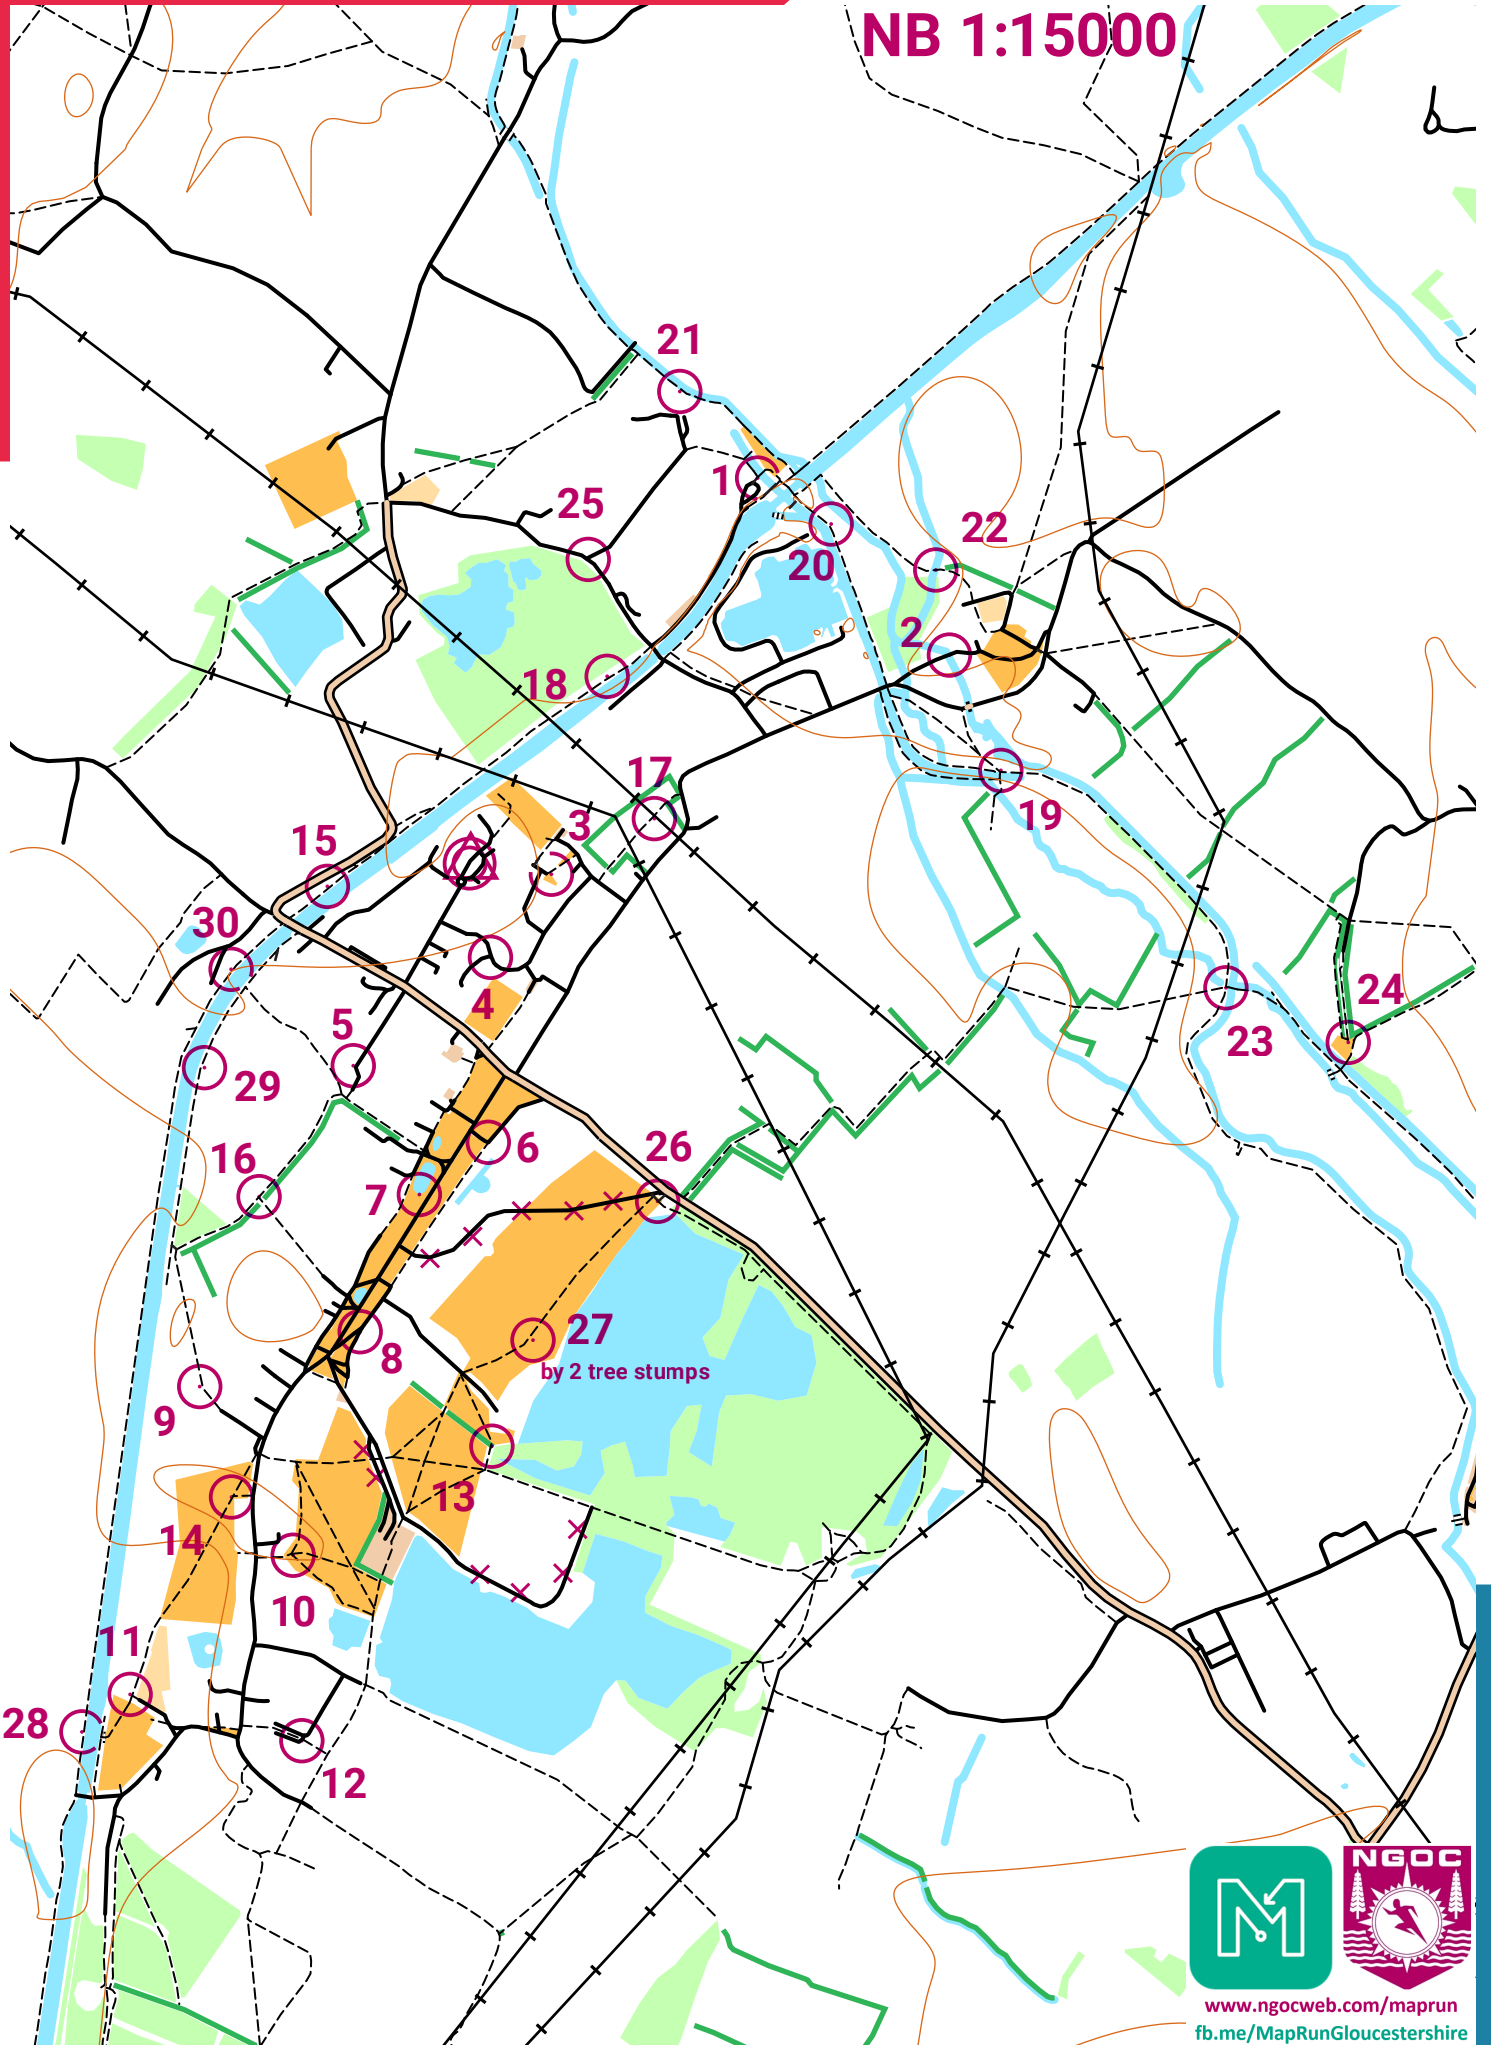

FRAMPTON-ON-SEVERN MAPRUN

scale 1:15000, contours 10m
500m

NB 1:15000

Map data (c) OpenStreetMap, available under the Open Database Licence.
Contains OS data (c) Crown copyright & database right OS 2013-2017.
OOM created by Oliver O'Brien. Make your own: <http://oomap.co.uk/>