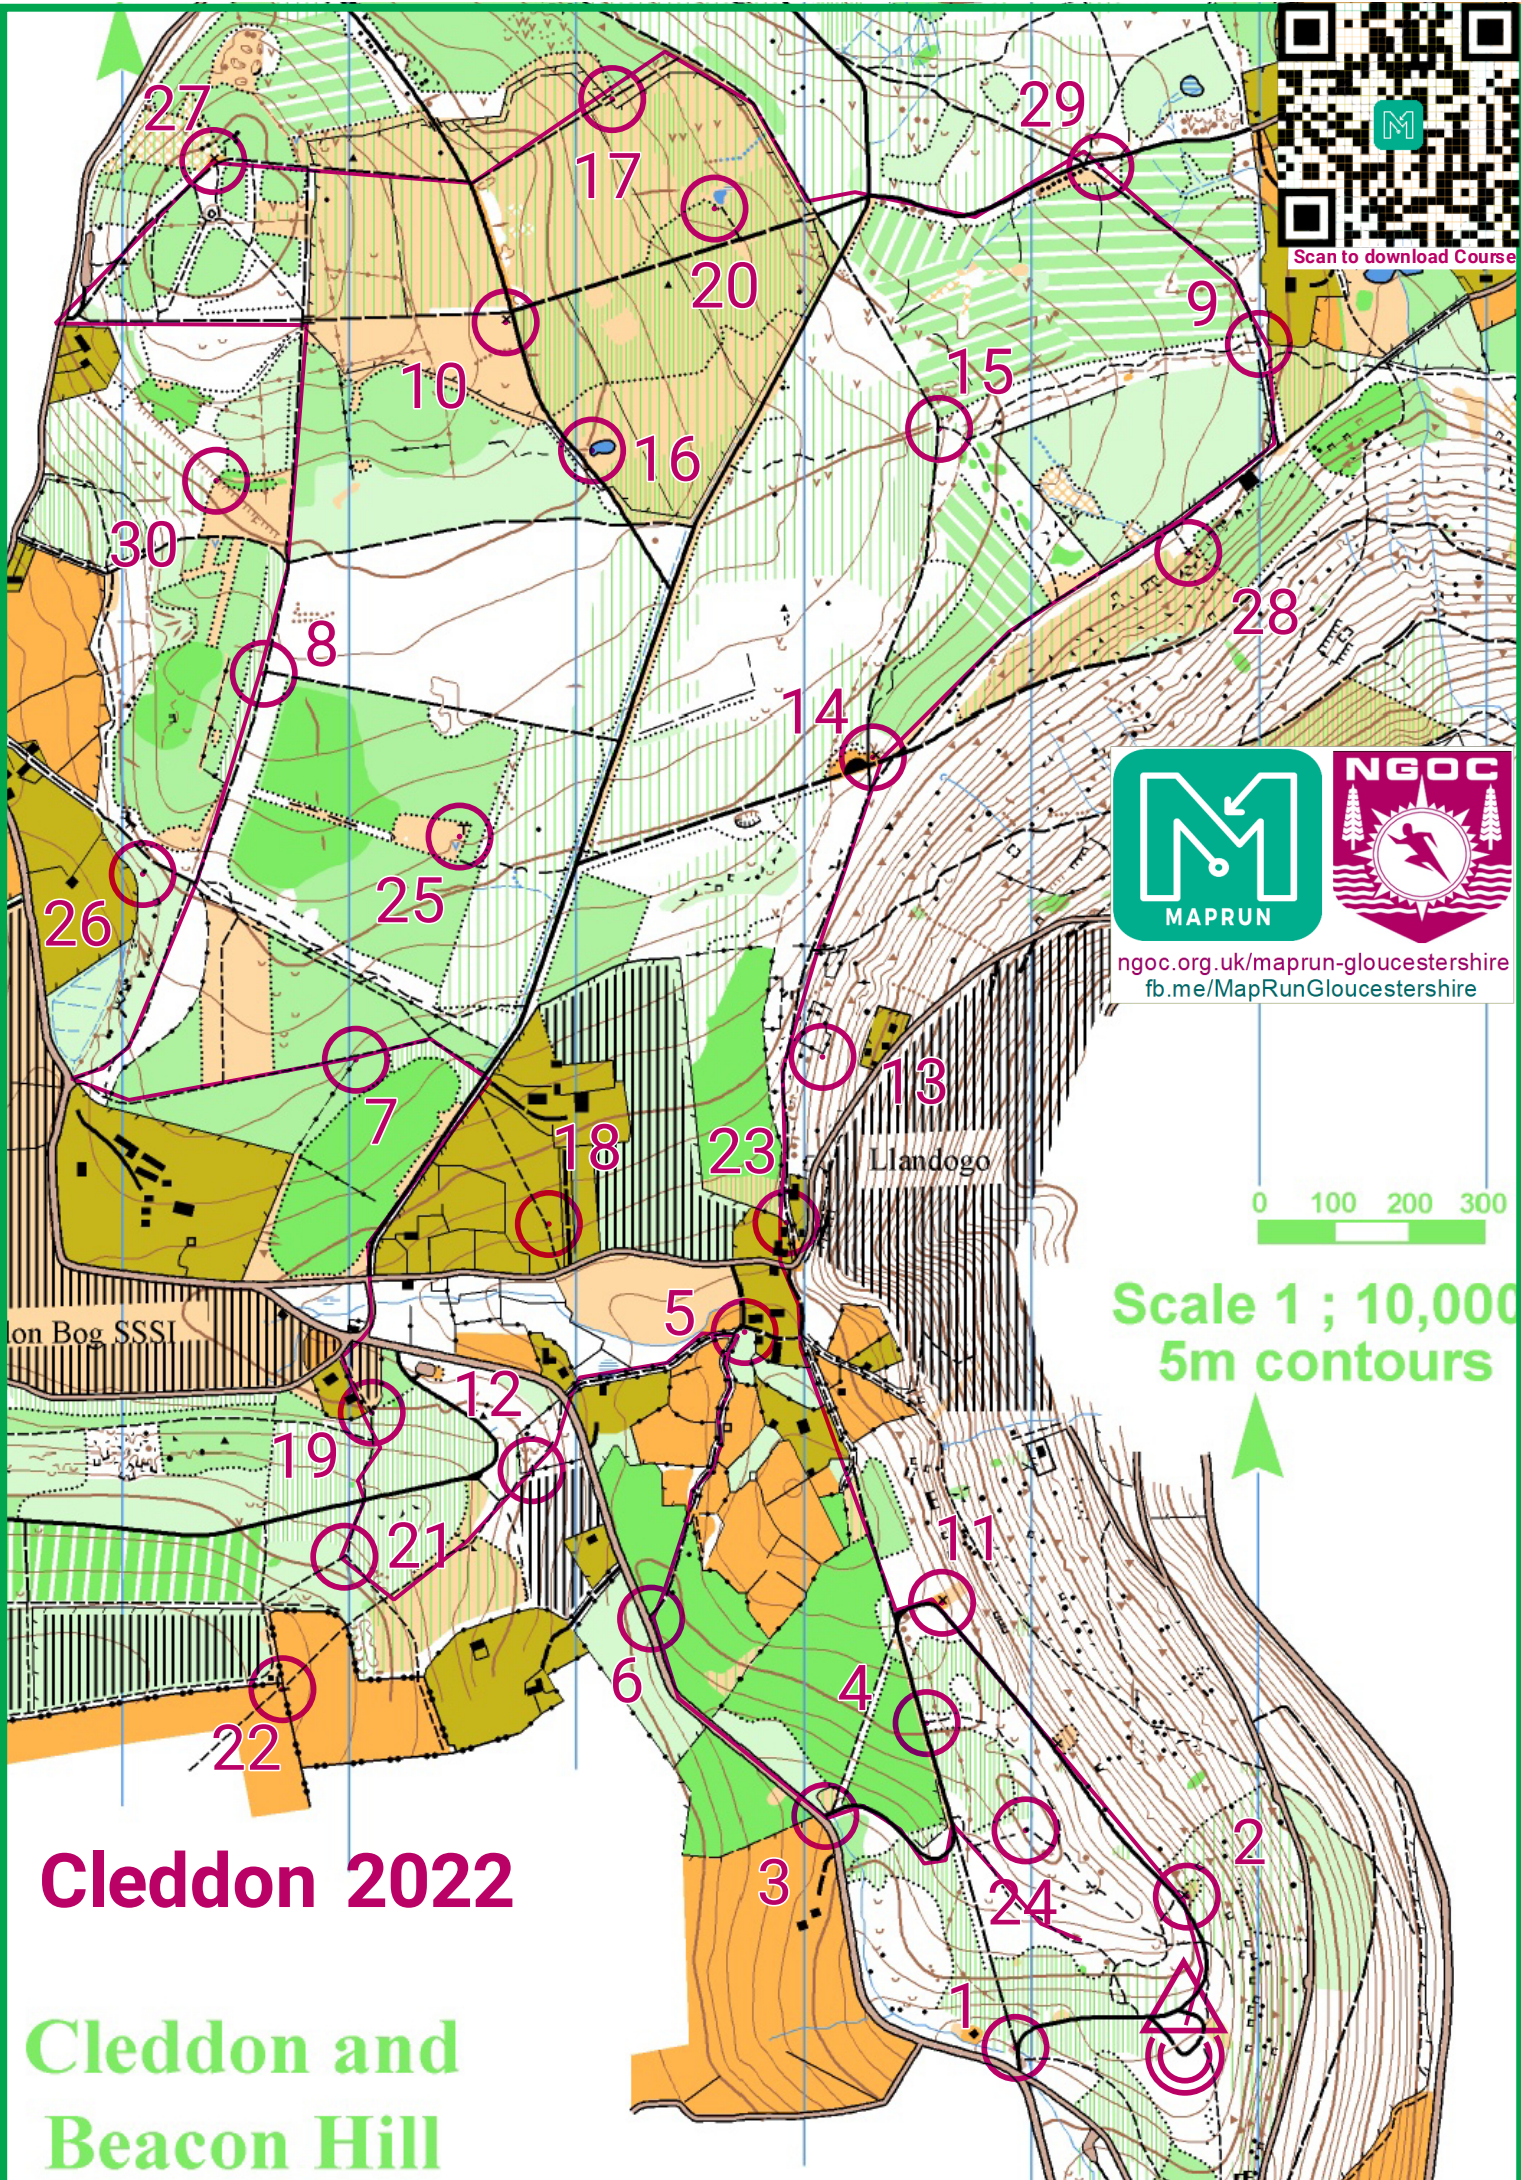

Scan to download Course

ngoc.org.uk/maprun-gloucestershire
fb.me/MapRunGloucestershire

Scale 1 ; 10,000
5m contours

Cleddon 2022

**Cleddon and
Beacon Hill**