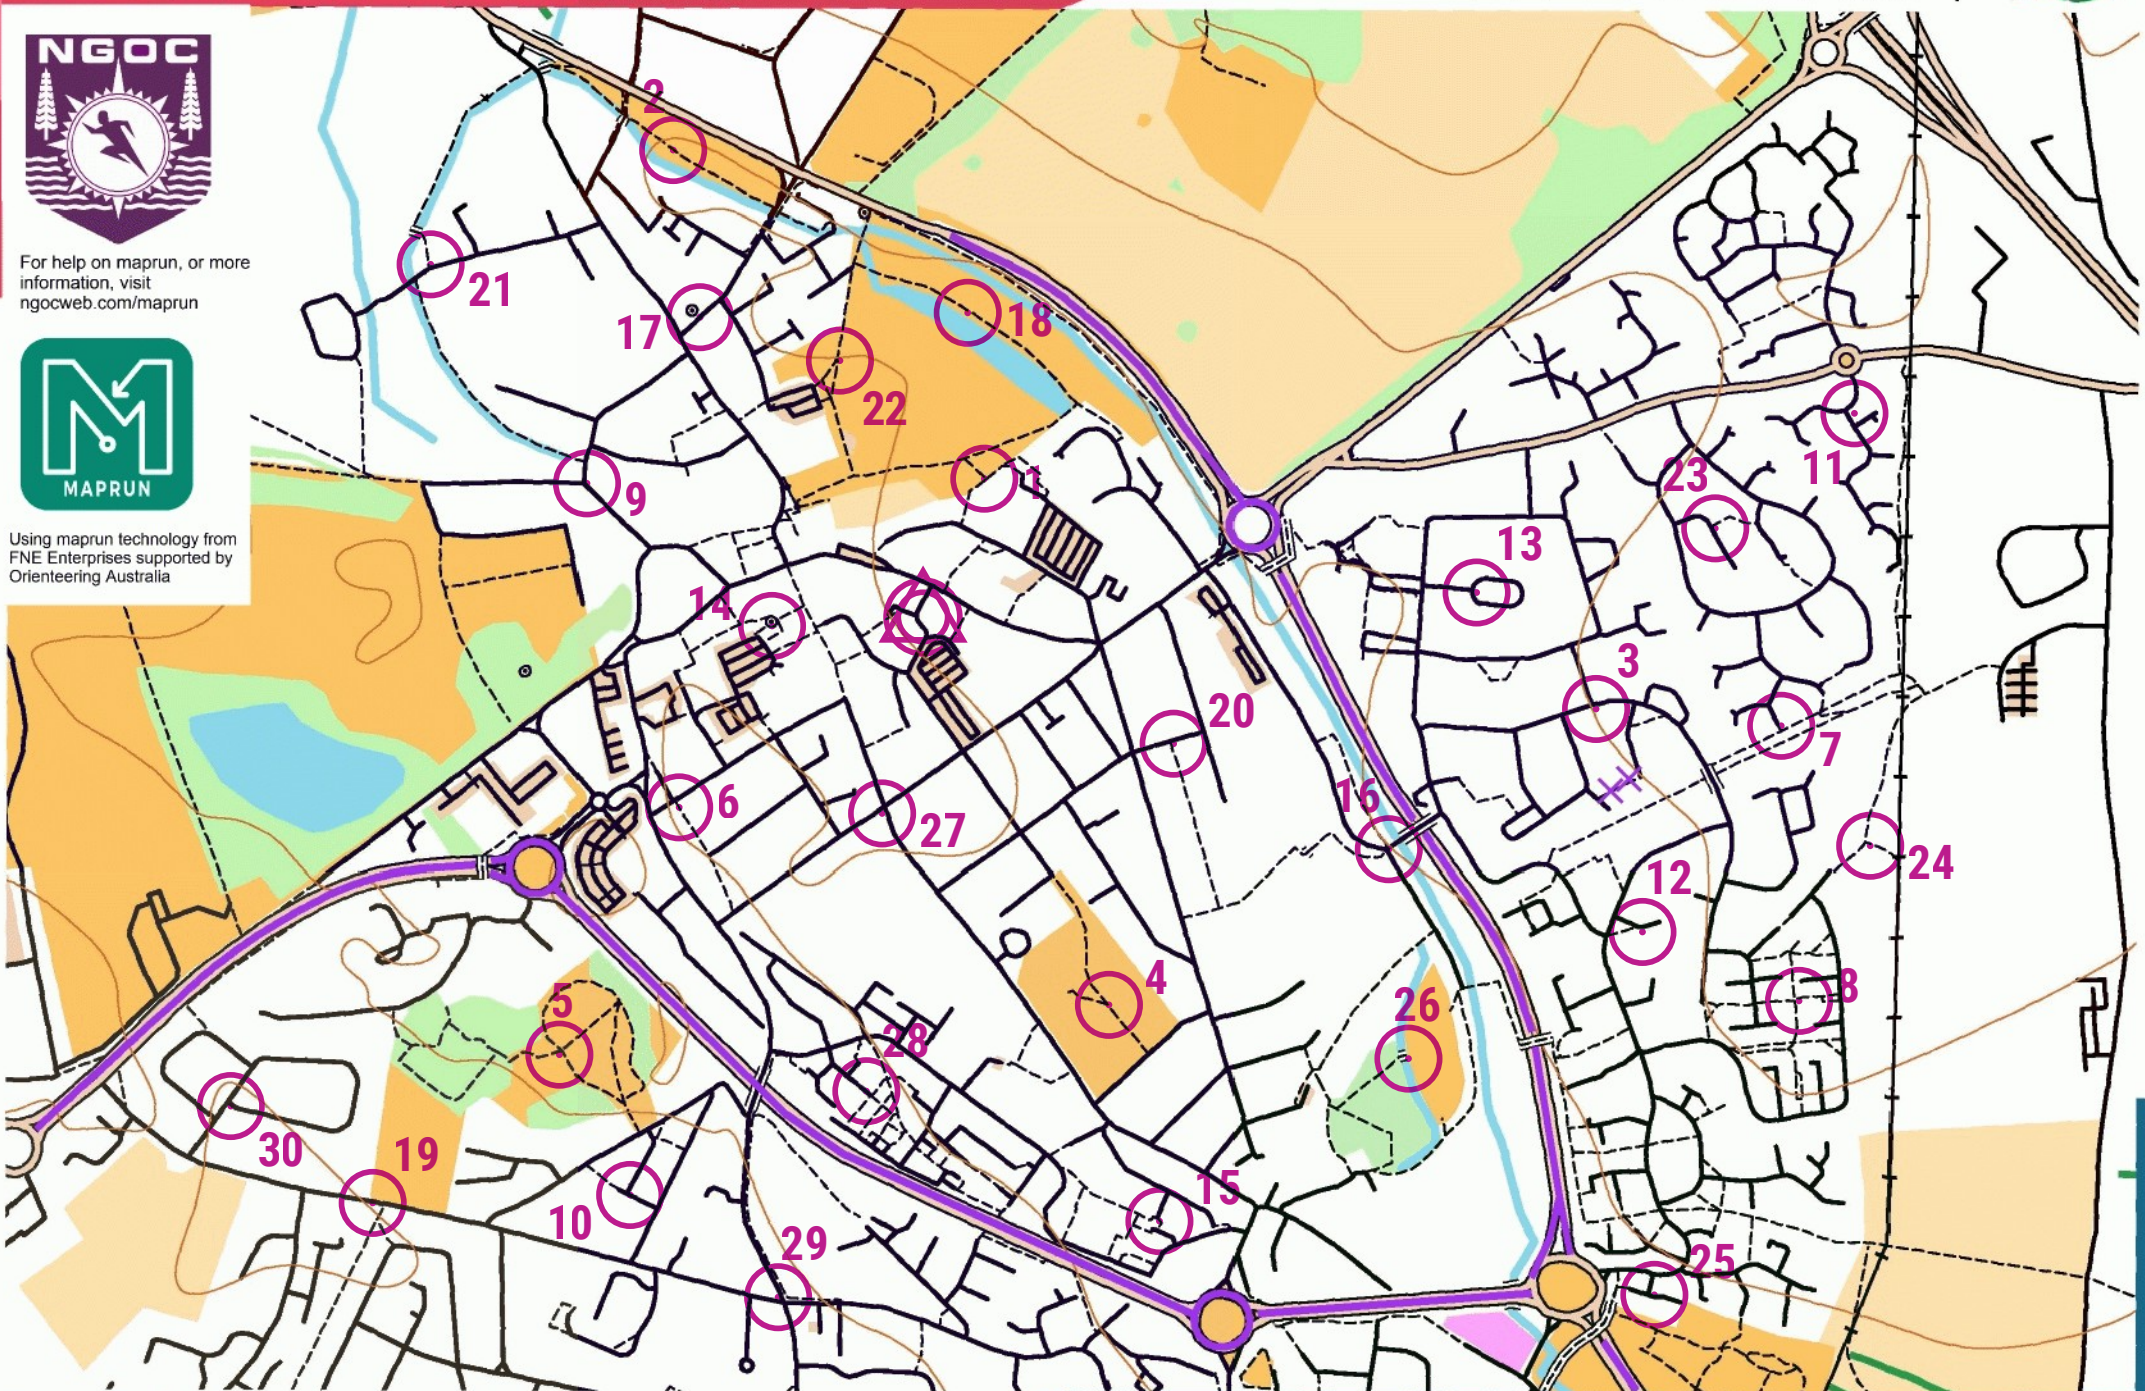

2019 SUMMER 7-CIRENCESTER

scale 1:10000, contours 10m
500m

For help on maprun, or more information, visit ngocweb.com/maprun

Using maprun technology from FNE Enterprises supported by Orienteering Australia

Map data (c) OpenStreetMap, available under the Open Database Licence. Contains OS data (c) Crown copyright & database right OS 2013-2017. OOM created by Oliver O'Brien. Make your own: <http://oomap.co.uk/>