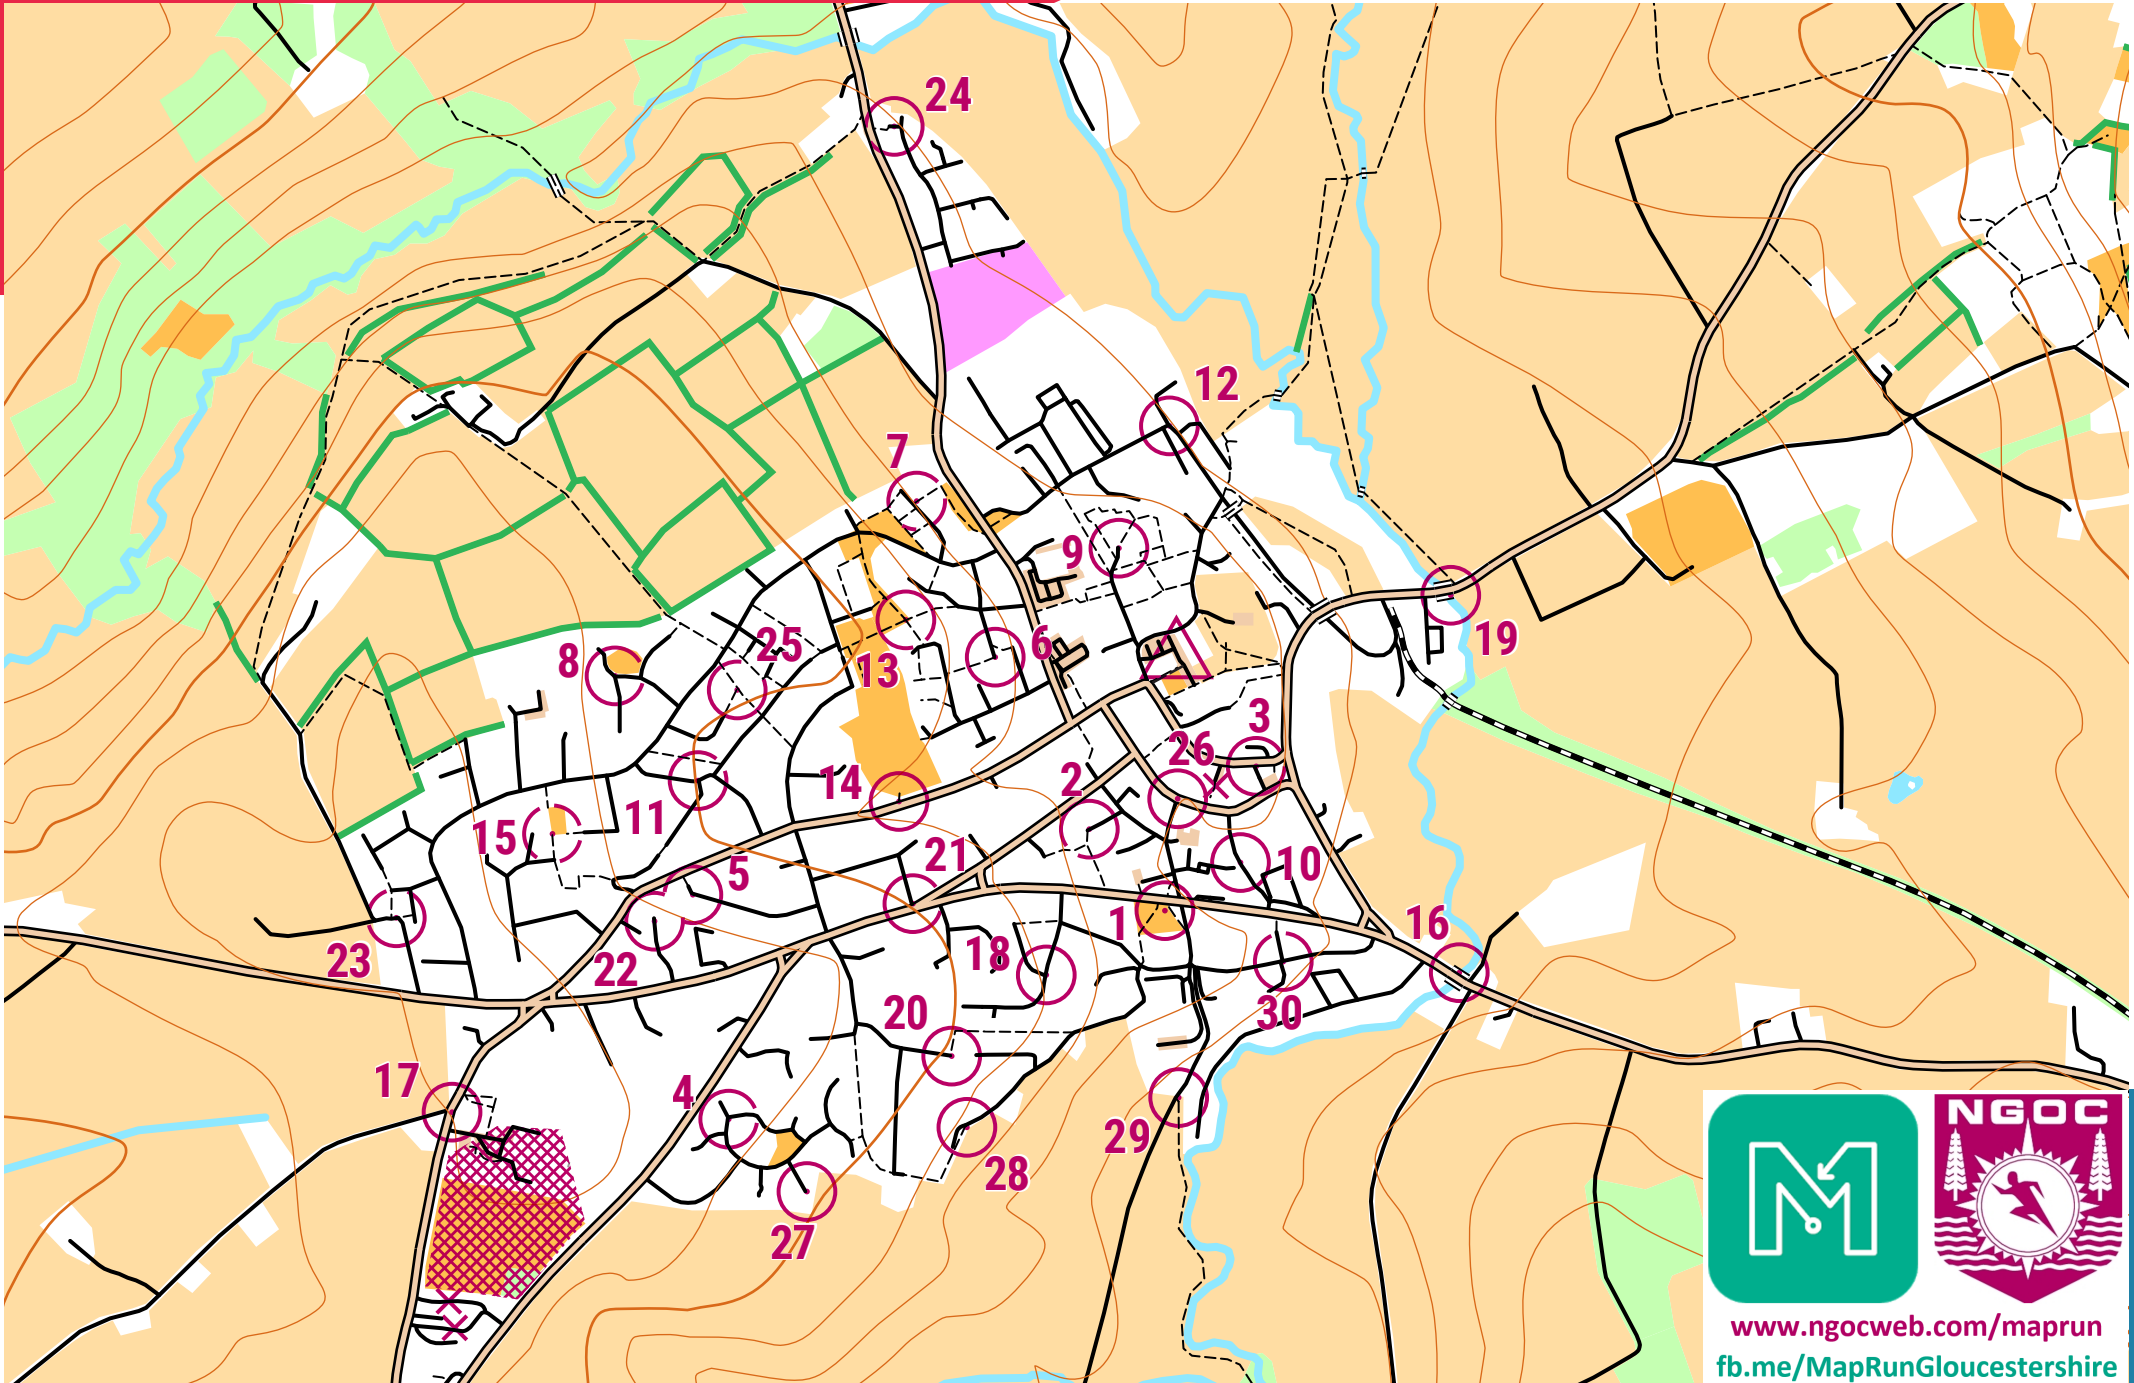

# BROMYARD 2021

scale 1:10000, contours 10m  
500m

[www.ngocweb.com/maprun](http://www.ngocweb.com/maprun)  
[fb.me/MapRunGloucestershire](https://fb.me/MapRunGloucestershire)

Map data (c) OpenStreetMap, available under the Open Database Licence.  
Contains OS data (c) Crown copyright & database right OS 2013-2017.  
OOM created by Oliver O'Brien. Make your own: <http://oomap.co.uk/>