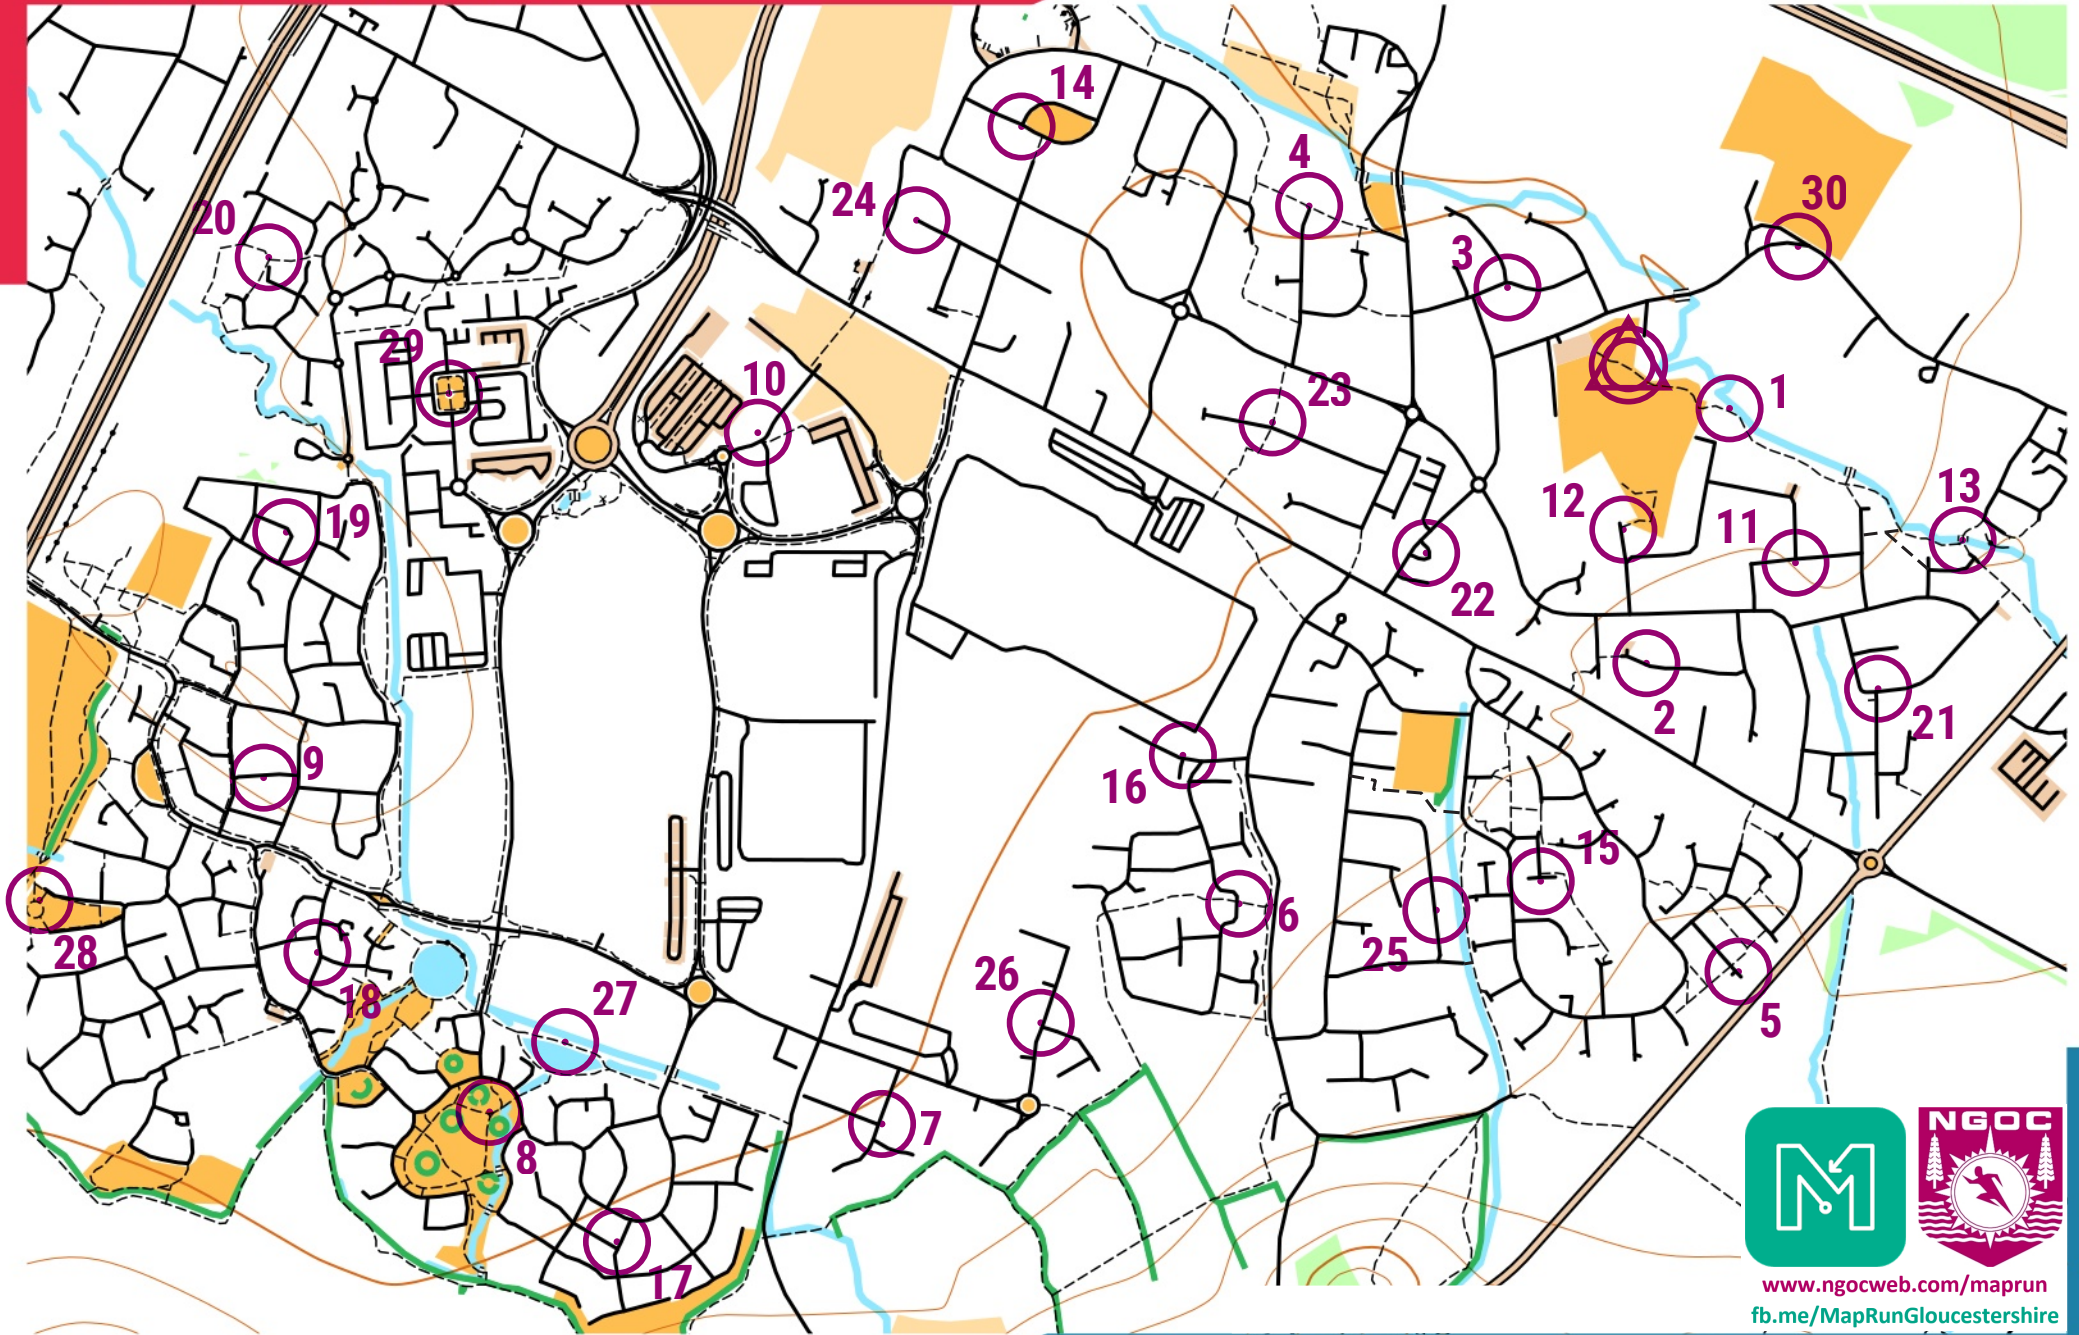

BROCKWORTH 2020

scale 1:10000, contours 10m
500m

Map data (c) OpenStreetMap, available under the Open Database Licence.
Contains OS data (c) Crown copyright & database right OS 2013-2017.
OOM created by Oliver O'Brien. Make your own: <http://oomap.co.uk/>

www.ngocweb.com/maprun
fb.me/MapRunGloucestershire

OOM v3 developed with a grant from the Orienteering Foundation
Map ID: 5f402686ad033