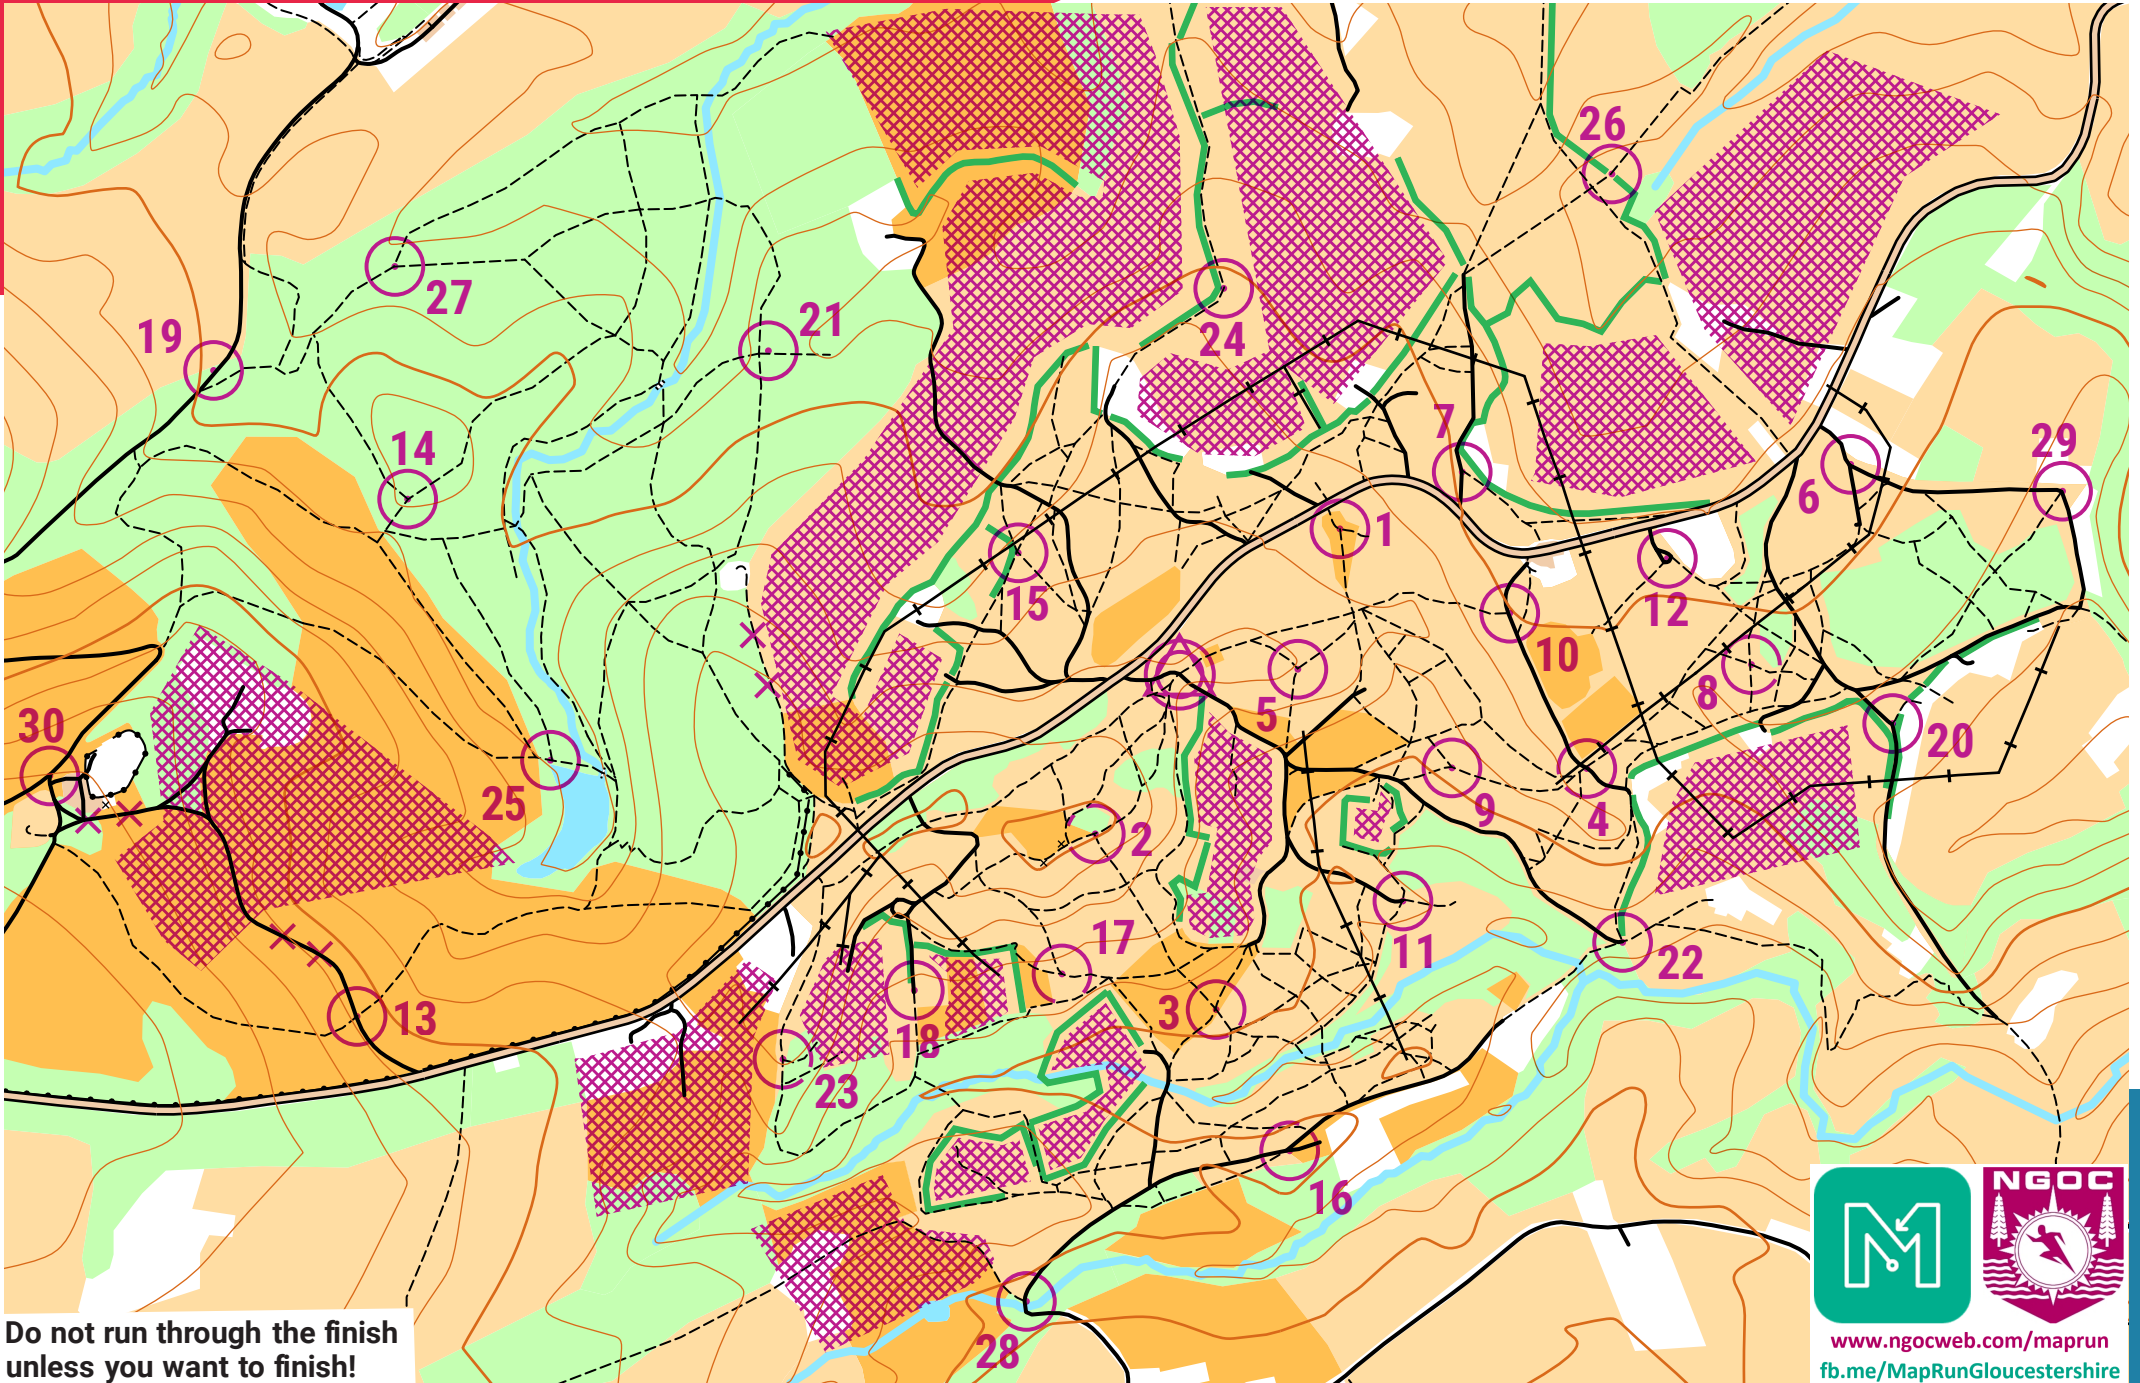

MAPRUN BRINGSTY COMMON (2020)

scale 1:10000, contours 10m
500m

Do not run through the finish unless you want to finish!

Map data (c) OpenStreetMap, available under the Open Database Licence.
Contains OS data (c) Crown copyright & database right OS 2013-2017.
OOM created by Oliver O'Brien. Make your own: <http://oomap.co.uk/>

www.ngocweb.com/maprun
fb.me/MapRunGloucestershire