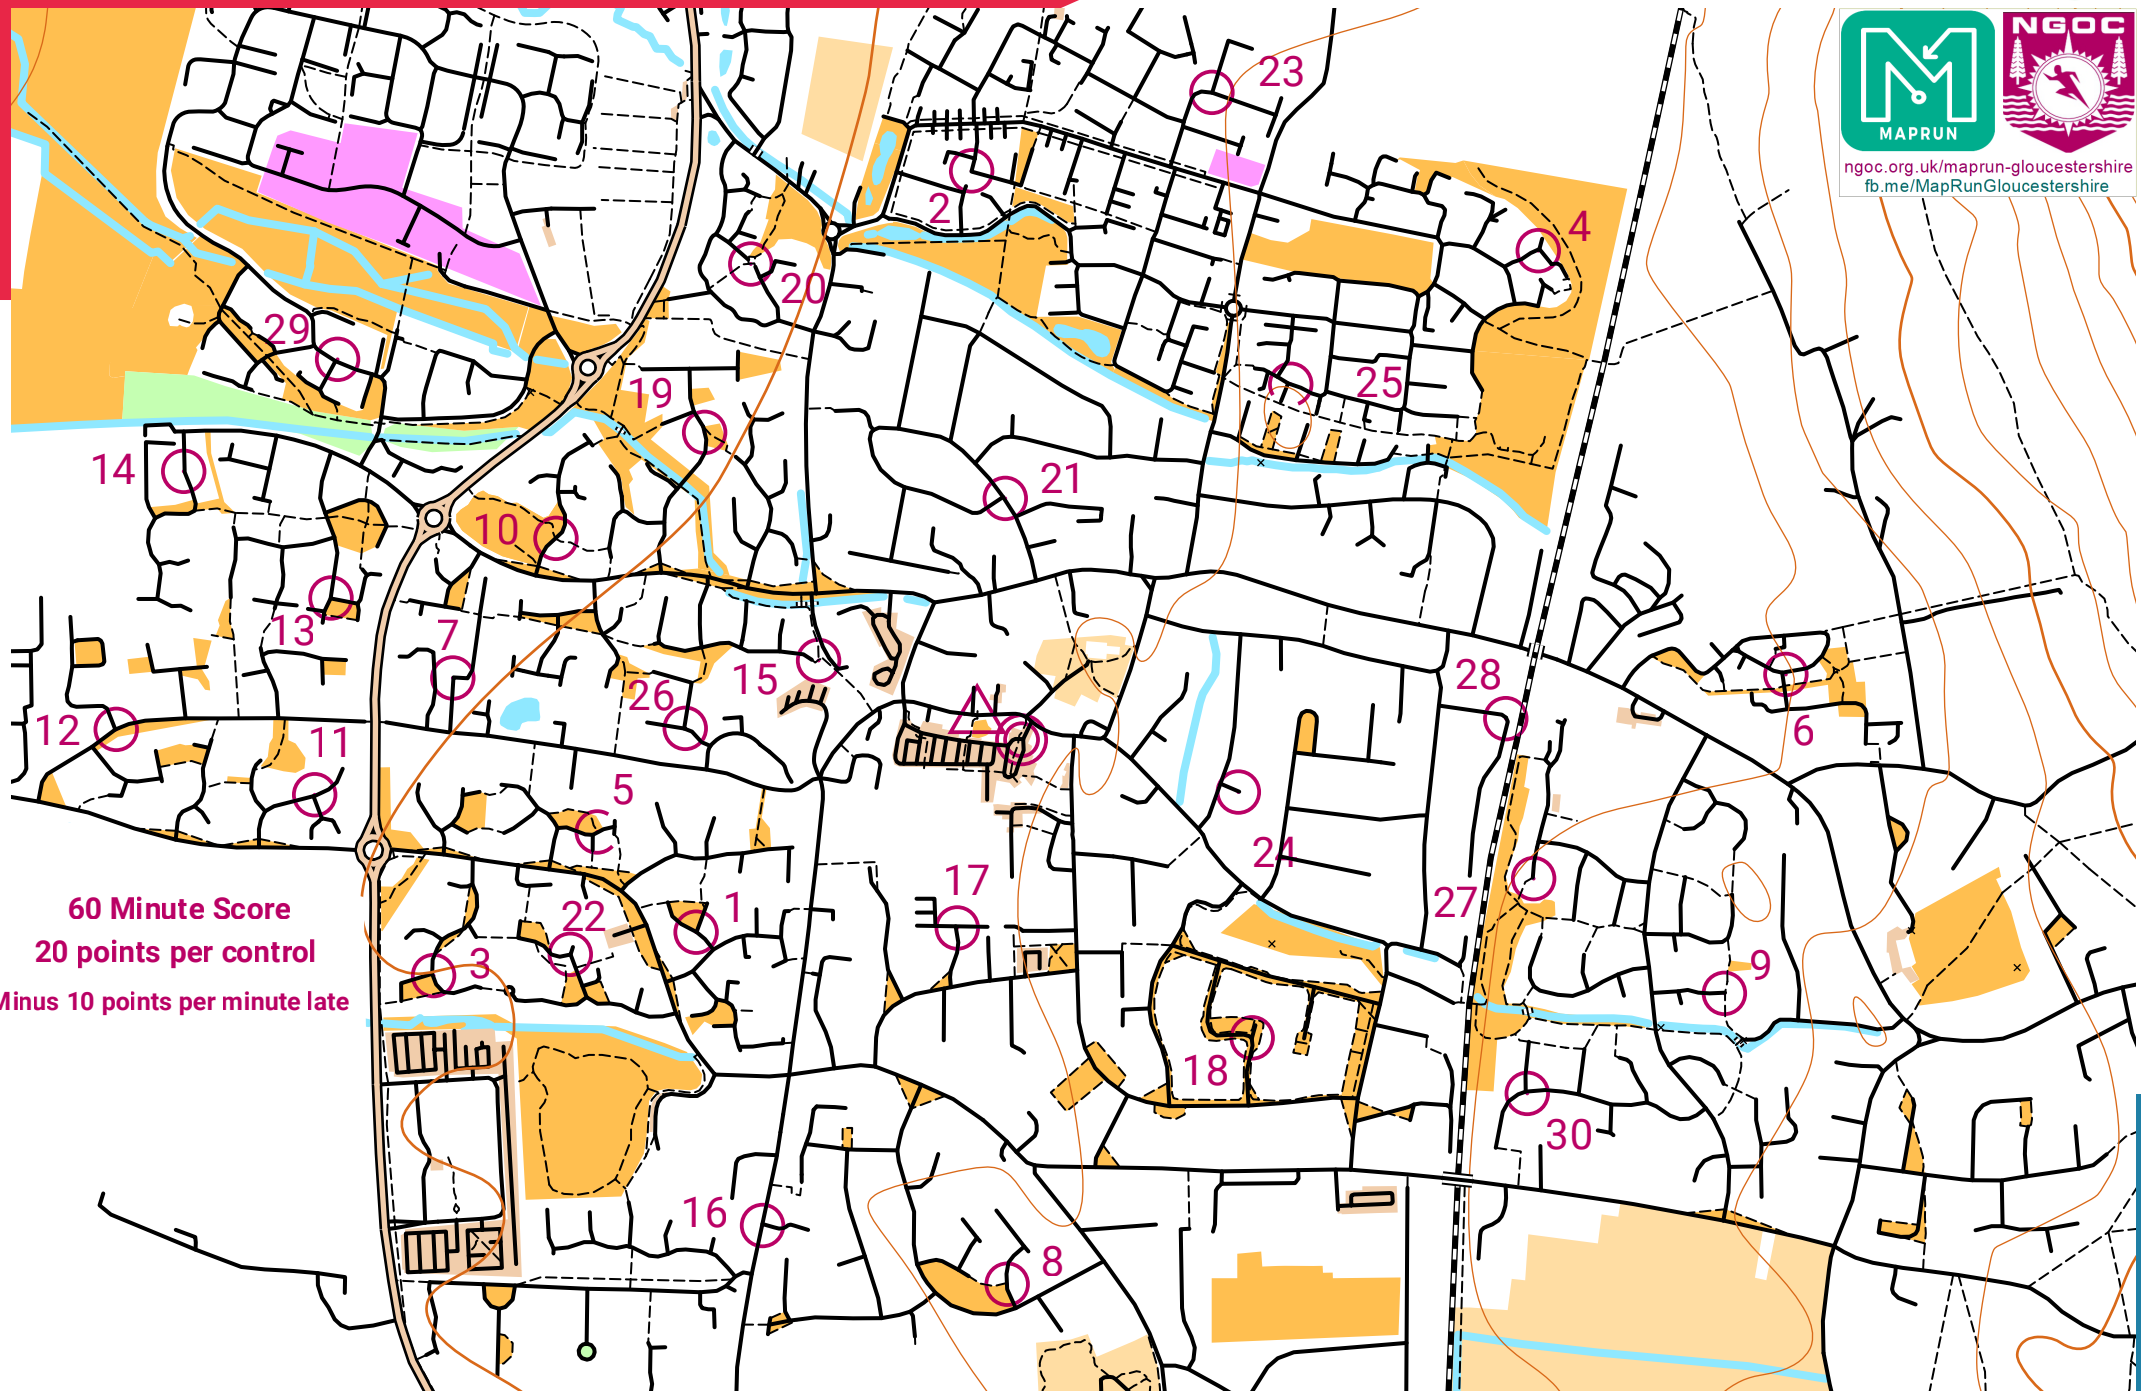

BISHOP'S CLEEVE MAPRUN FEB 2023

scale 1:10000, contours 10m
500m

ngoc.org.uk/maprun-gloucestershire
fb.me/MapRunGloucestershire

60 Minute Score
20 points per control
Minus 10 points per minute late

Map data (c) OpenStreetMap, available under the Open Database Licence.
Contains OS data (c) Crown copyright & database right OS 2013-2017.
OOM created by Oliver O'Brien. Make your own: <http://oomap.co.uk/>