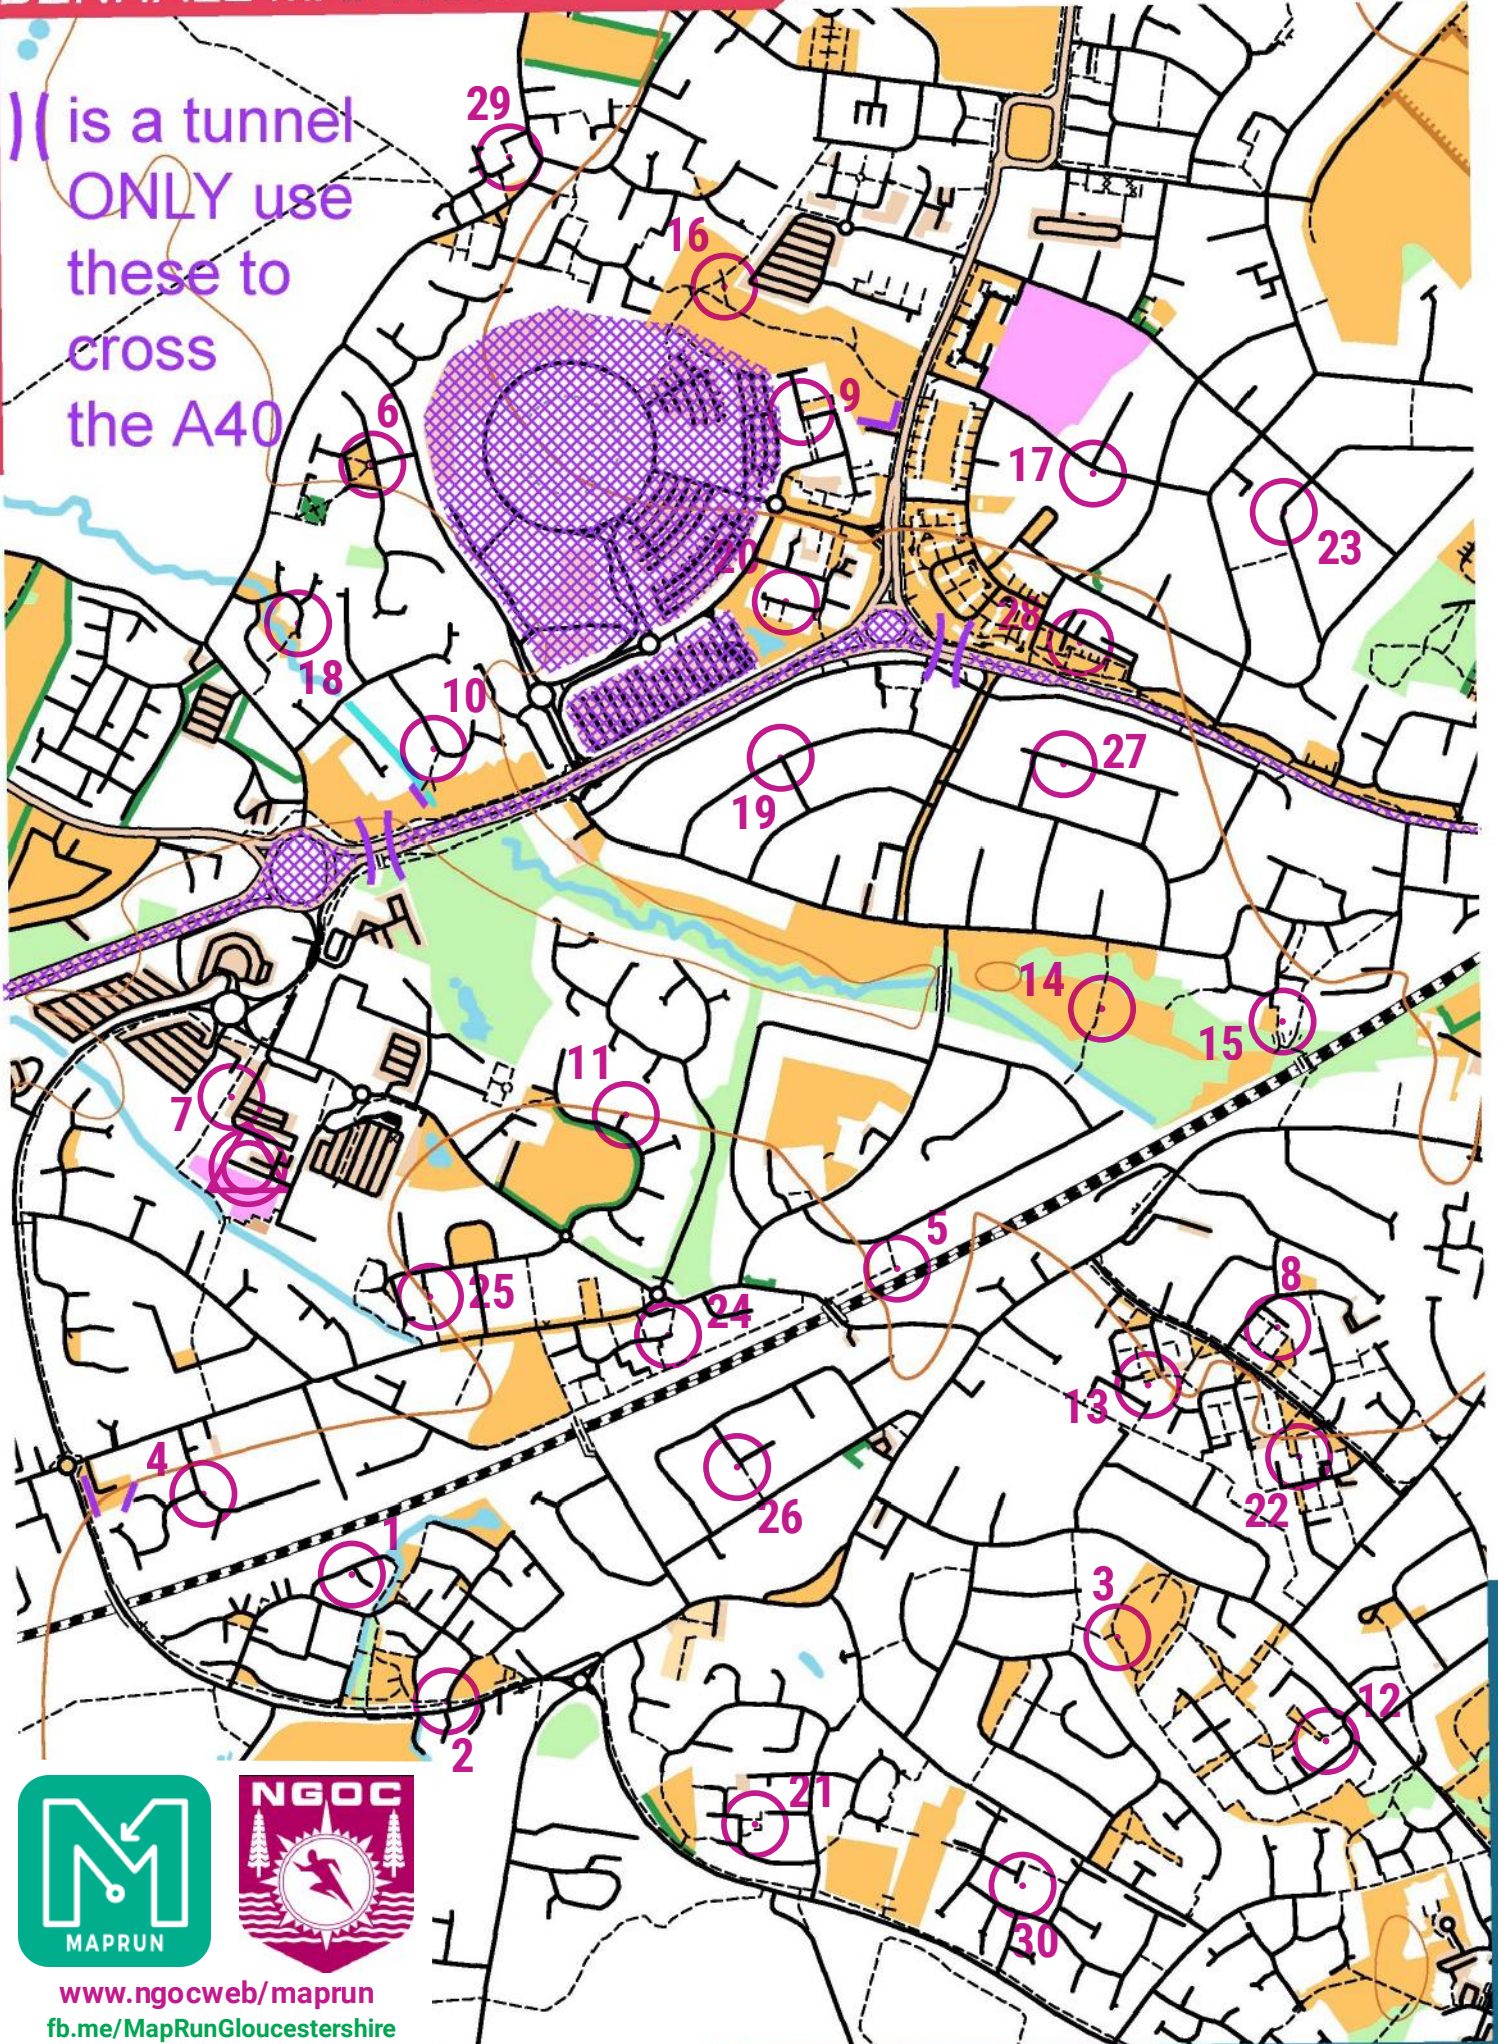

BENHALL MAPRUN

scale 1:10000, contours 10m
500m

|| is a tunnel
ONLY use
these to
cross
the A40

www.ngocweb/maprun
fb.me/MapRunGloucestershire