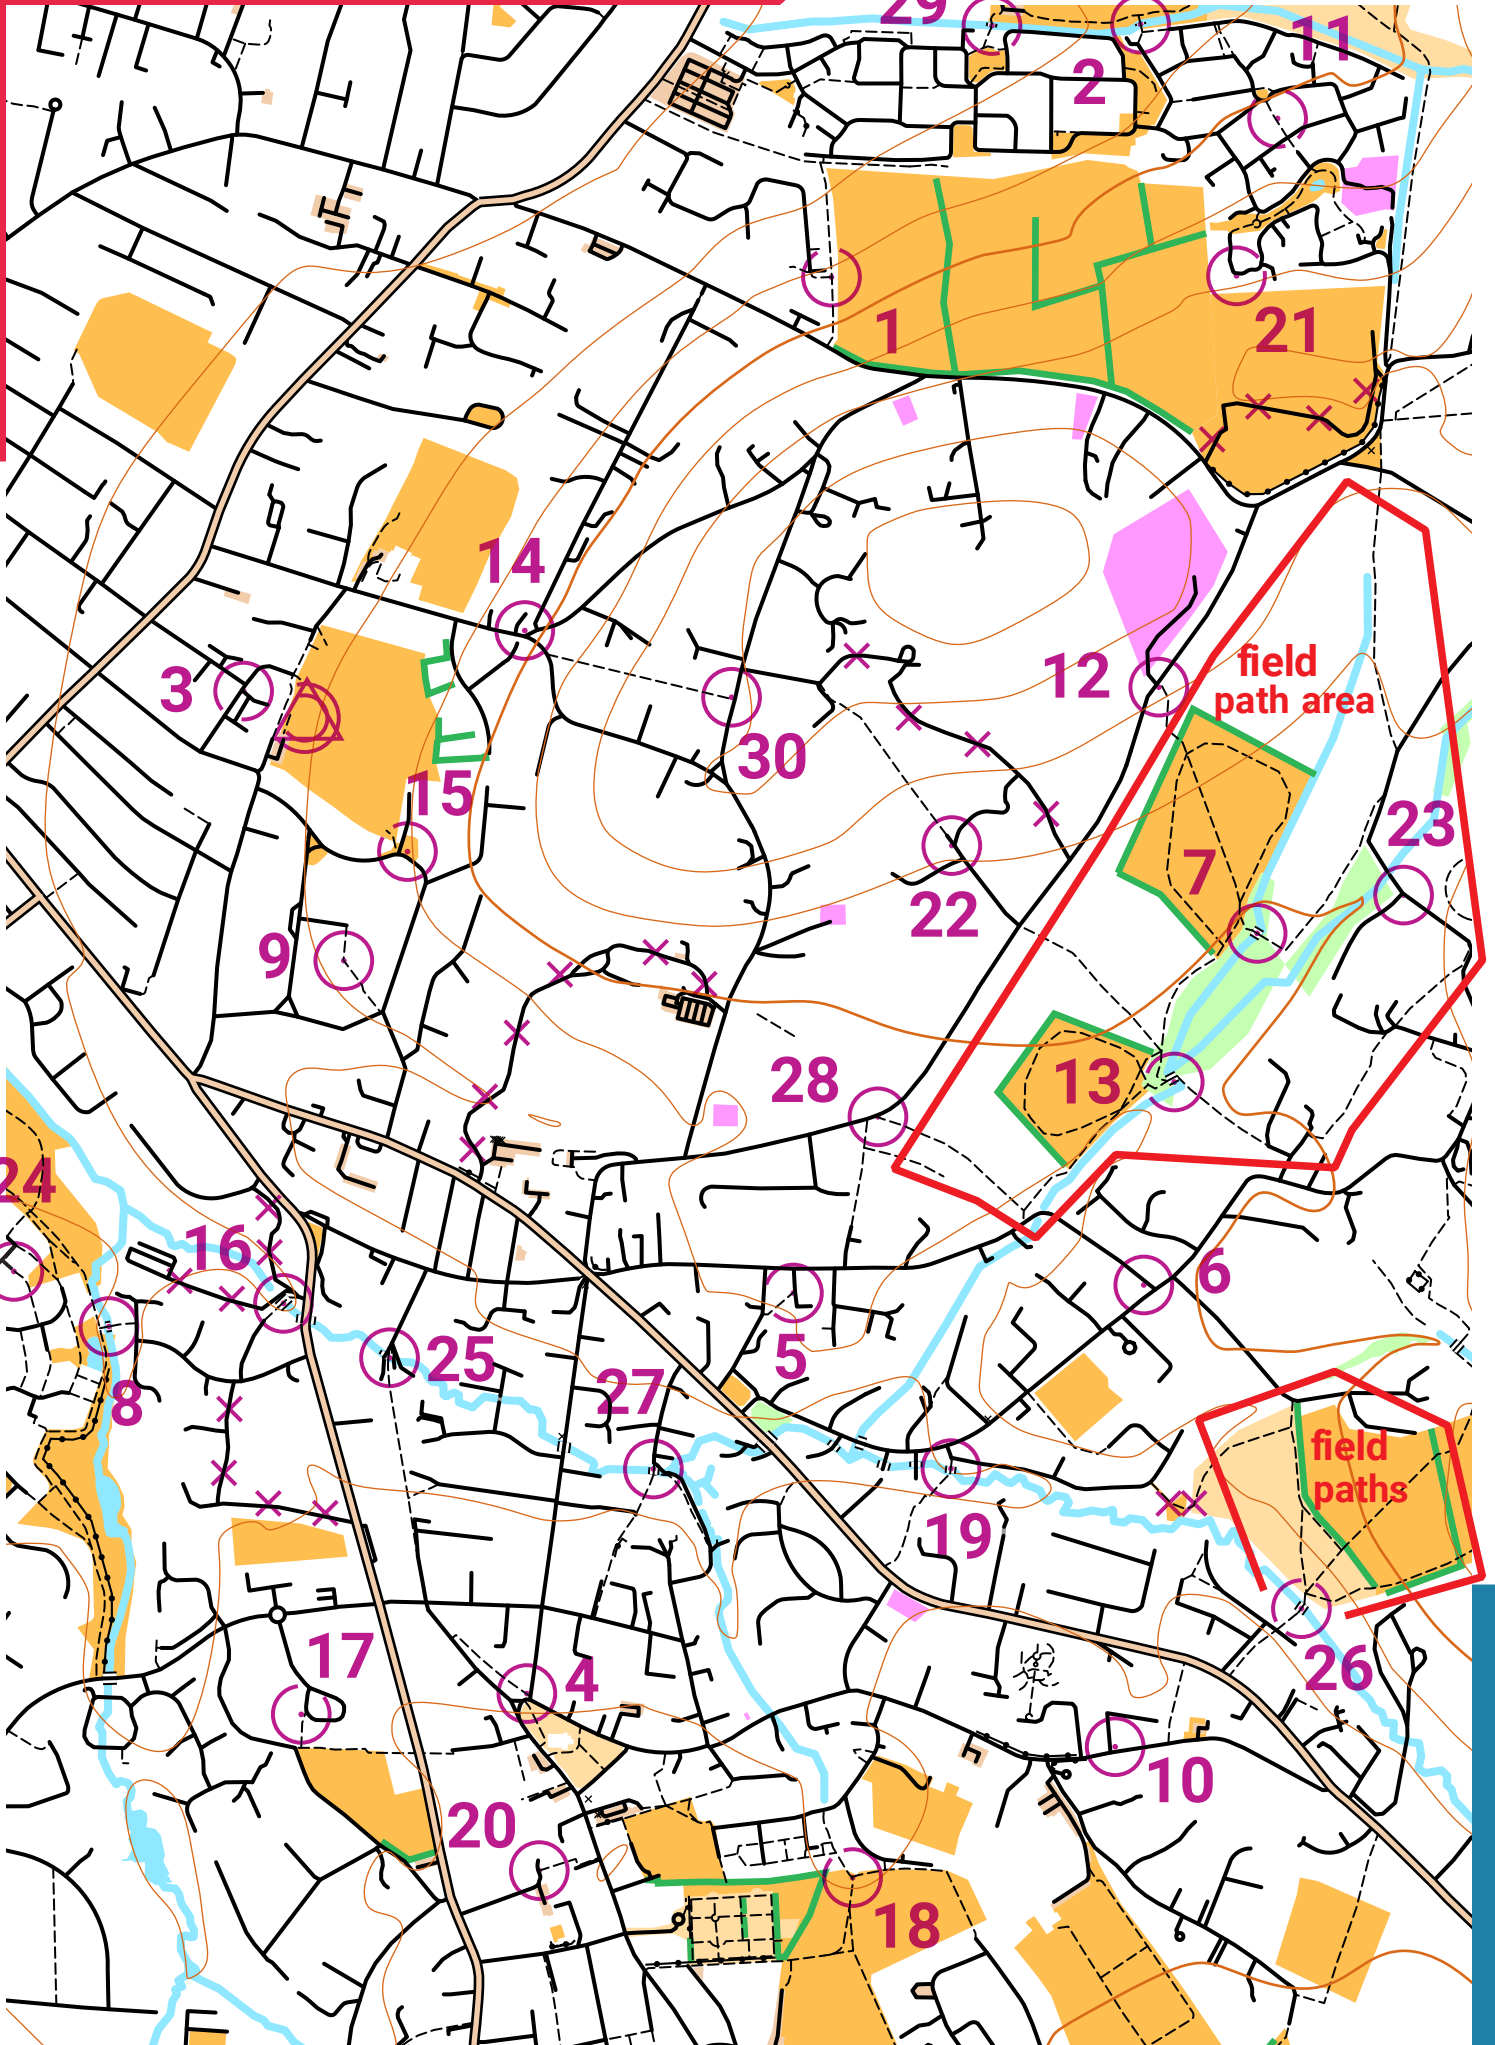

BATTLEDOWN AND CHARLTON KINGS

scale 1:10000, contours 10m
500m

Map data (c) OpenStreetMap, available under the Open Database Licence.
Contains OS data (c) Crown copyright & database right OS 2013-2017.
OOM created by Oliver O'Brien. Make your own: <http://oomap.co.uk/>