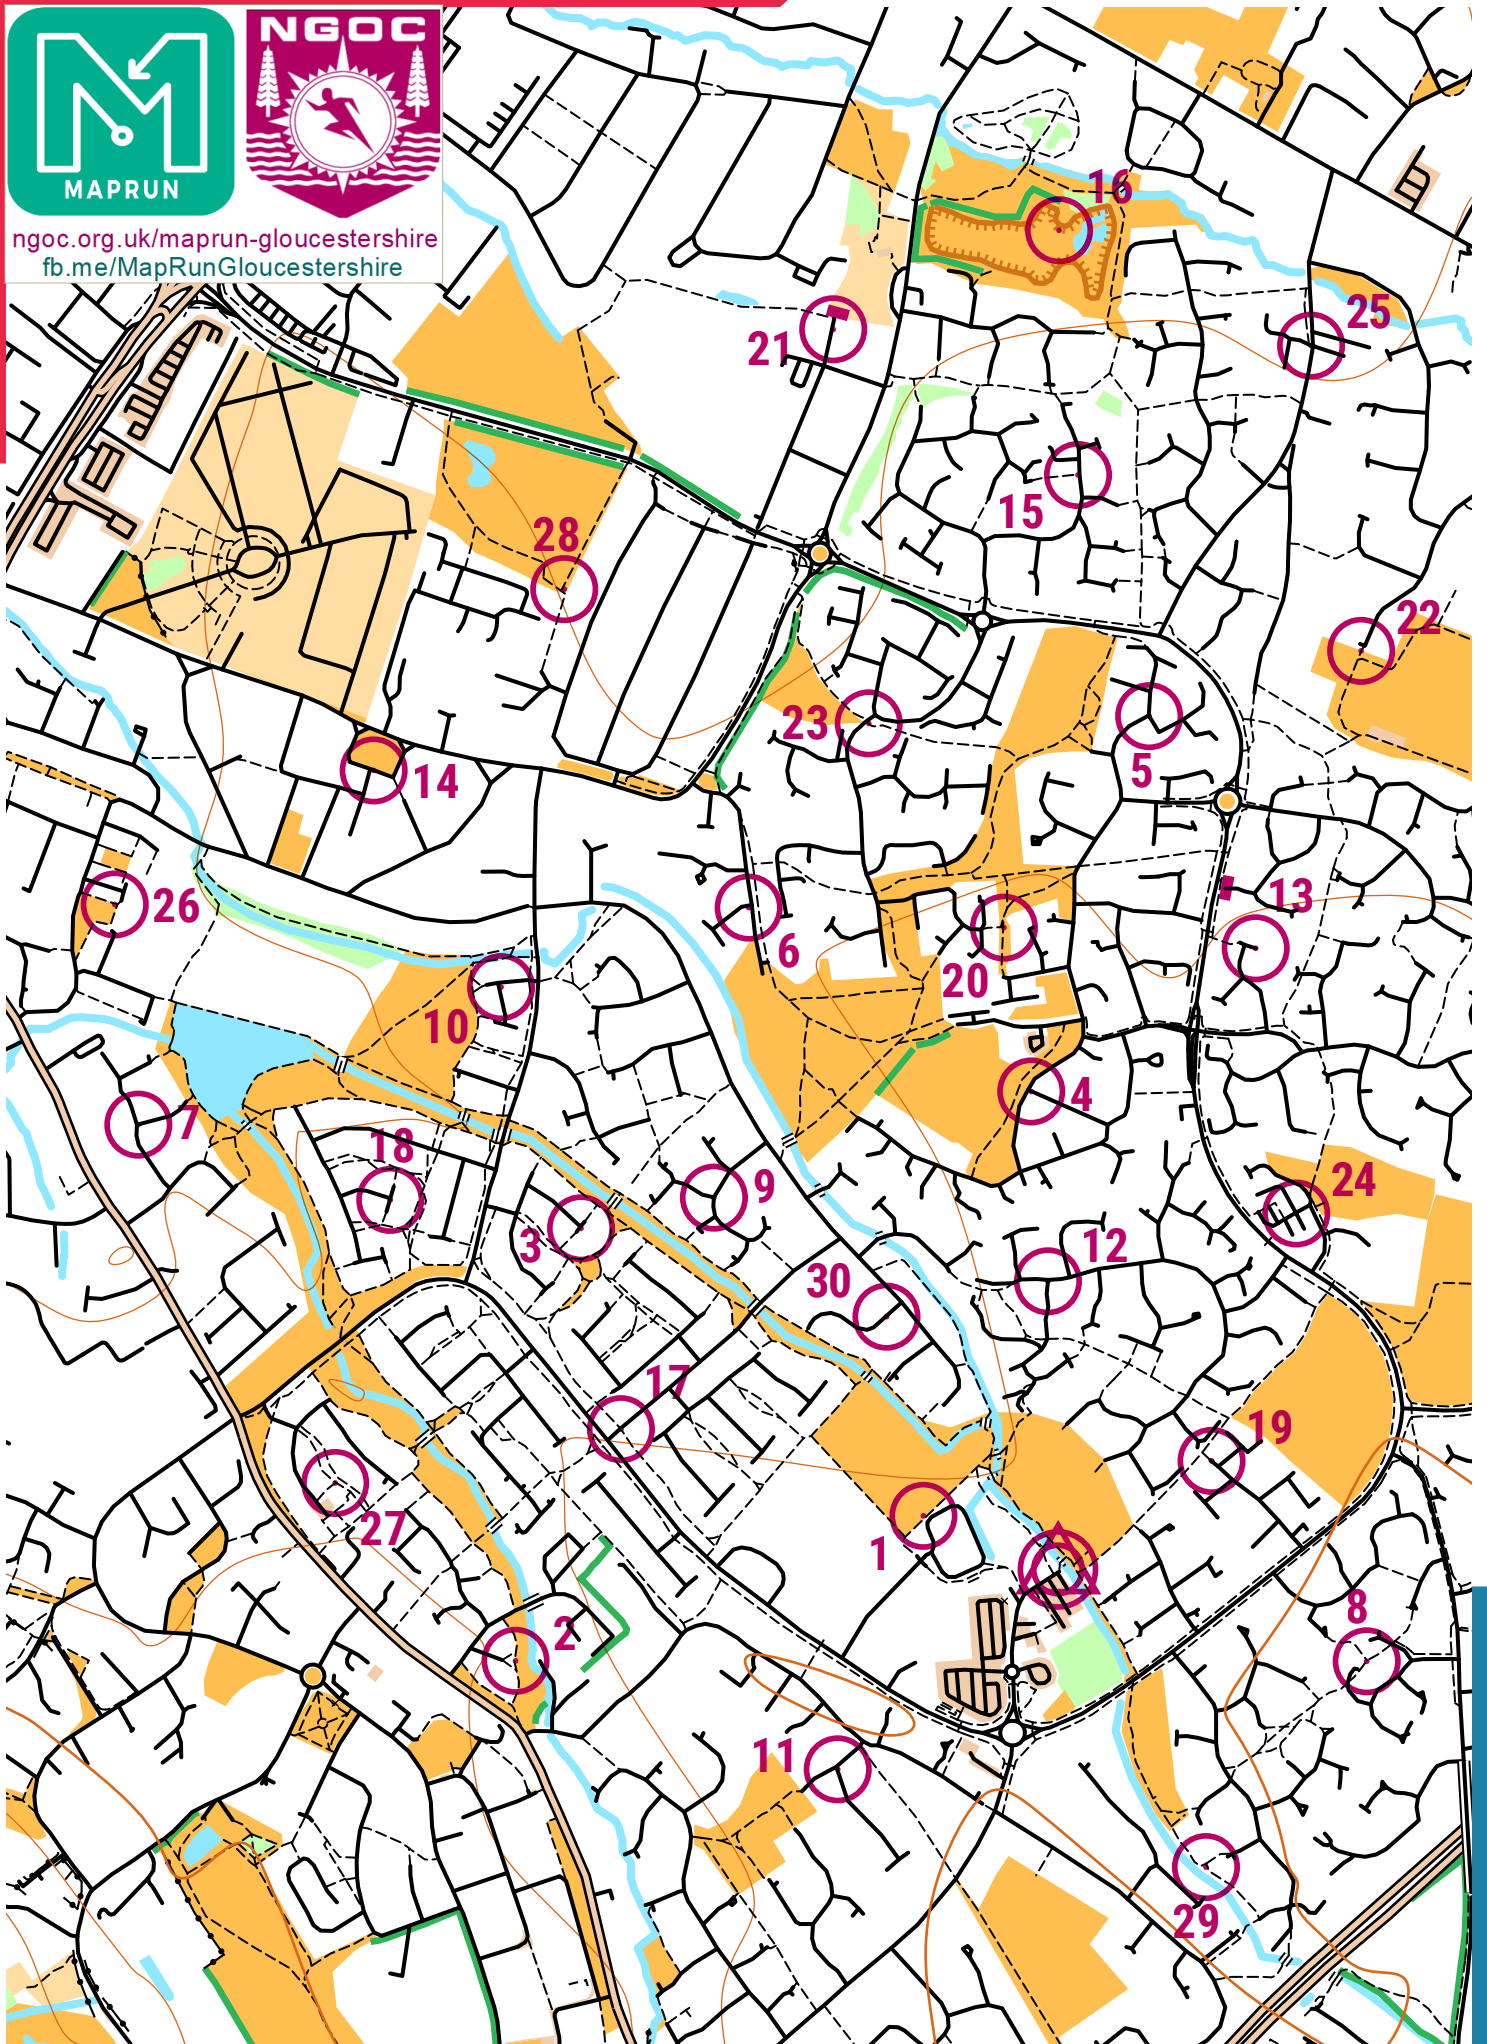

BARNWOOD 2022

scale 1:10000, contours 10m
500m

ngoc.org.uk/maprun-gloucestershire
fb.me/MapRunGloucestershire

Map data (c) OpenStreetMap, available under the Open Database Licence.
Contains OS data (c) Crown copyright & database right OS 2013-2017.
OOM created by Oliver O'Brien. Make your own: <http://oomap.co.uk/>