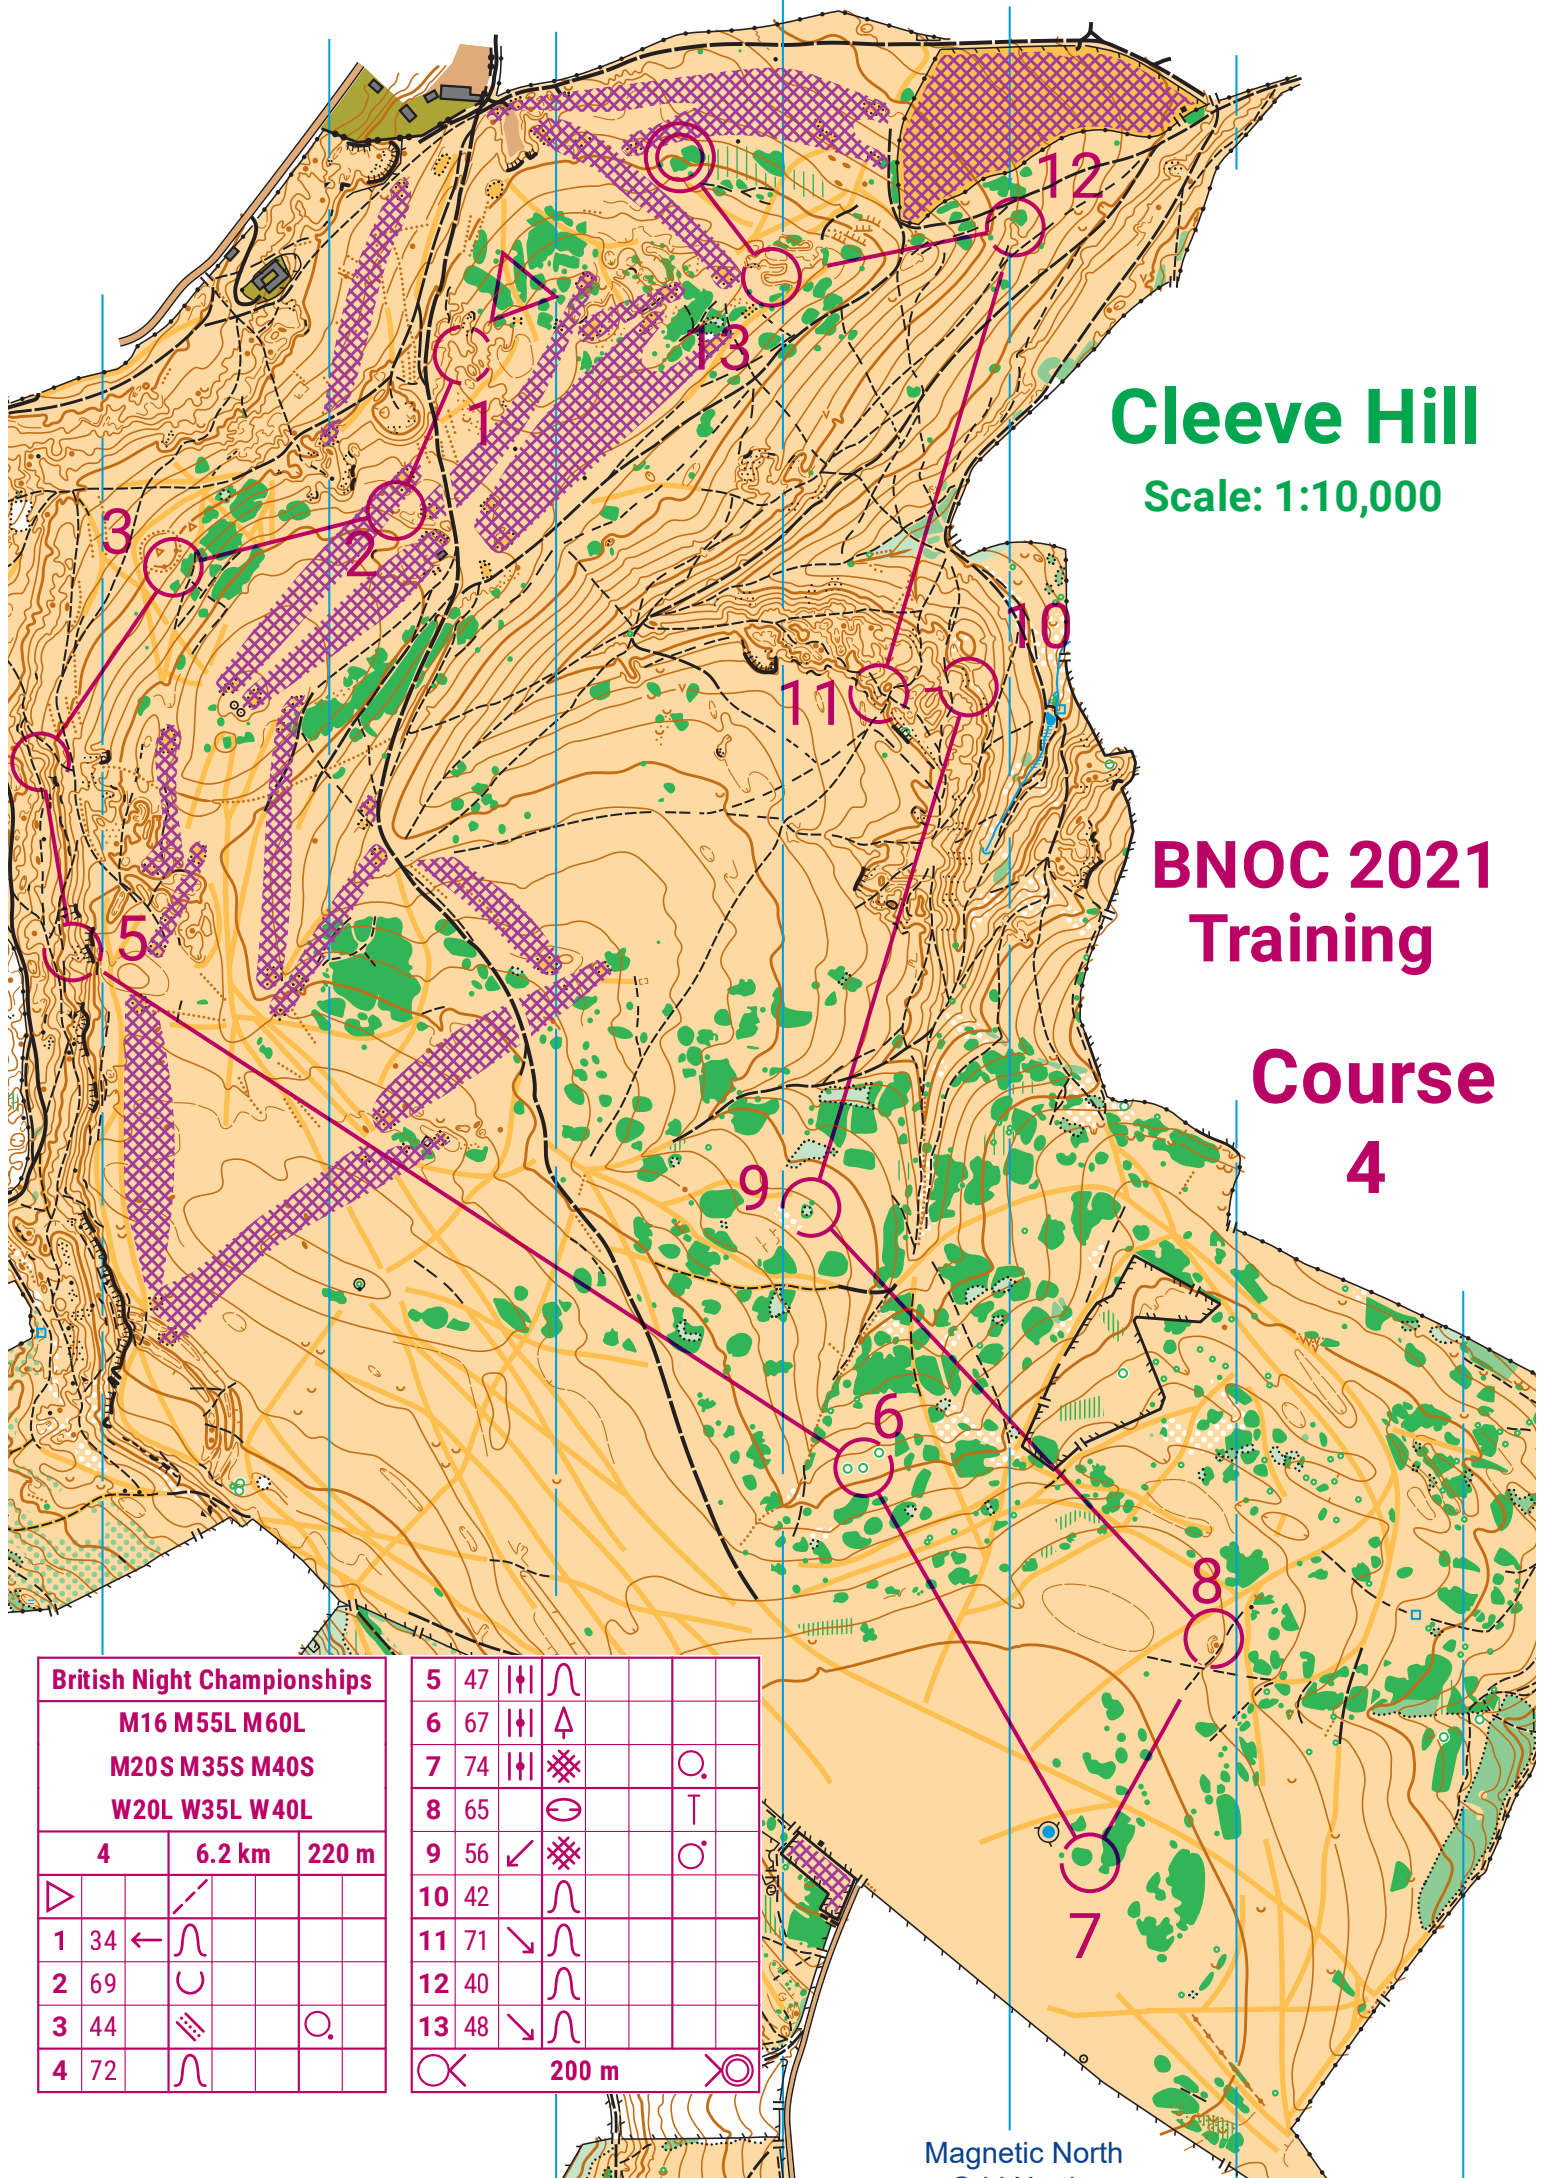

Cleeve Hill

Scale: 1:10,000

BNOC 2021 Training

Course 4

British Night Championships		
M16 M55L M60L		
M20S M35S M40S		
W20L W35L W40L		
4	6.2 km	220 m
▷	↙	
1 34	←	∩
2 69	∪	
3 44	≡	○
4 72	∩	

5 47	↑↑	∩			
6 67	↑↑	△			
7 74	↑↑	⊗		○	
8 65	○	∩		∩	
9 56	↙	⊗		○	
10 42		∩			
11 71	↘	∩			
12 40		∩			
13 48	↘	∩			
○	200 m		○		

Magnetic North