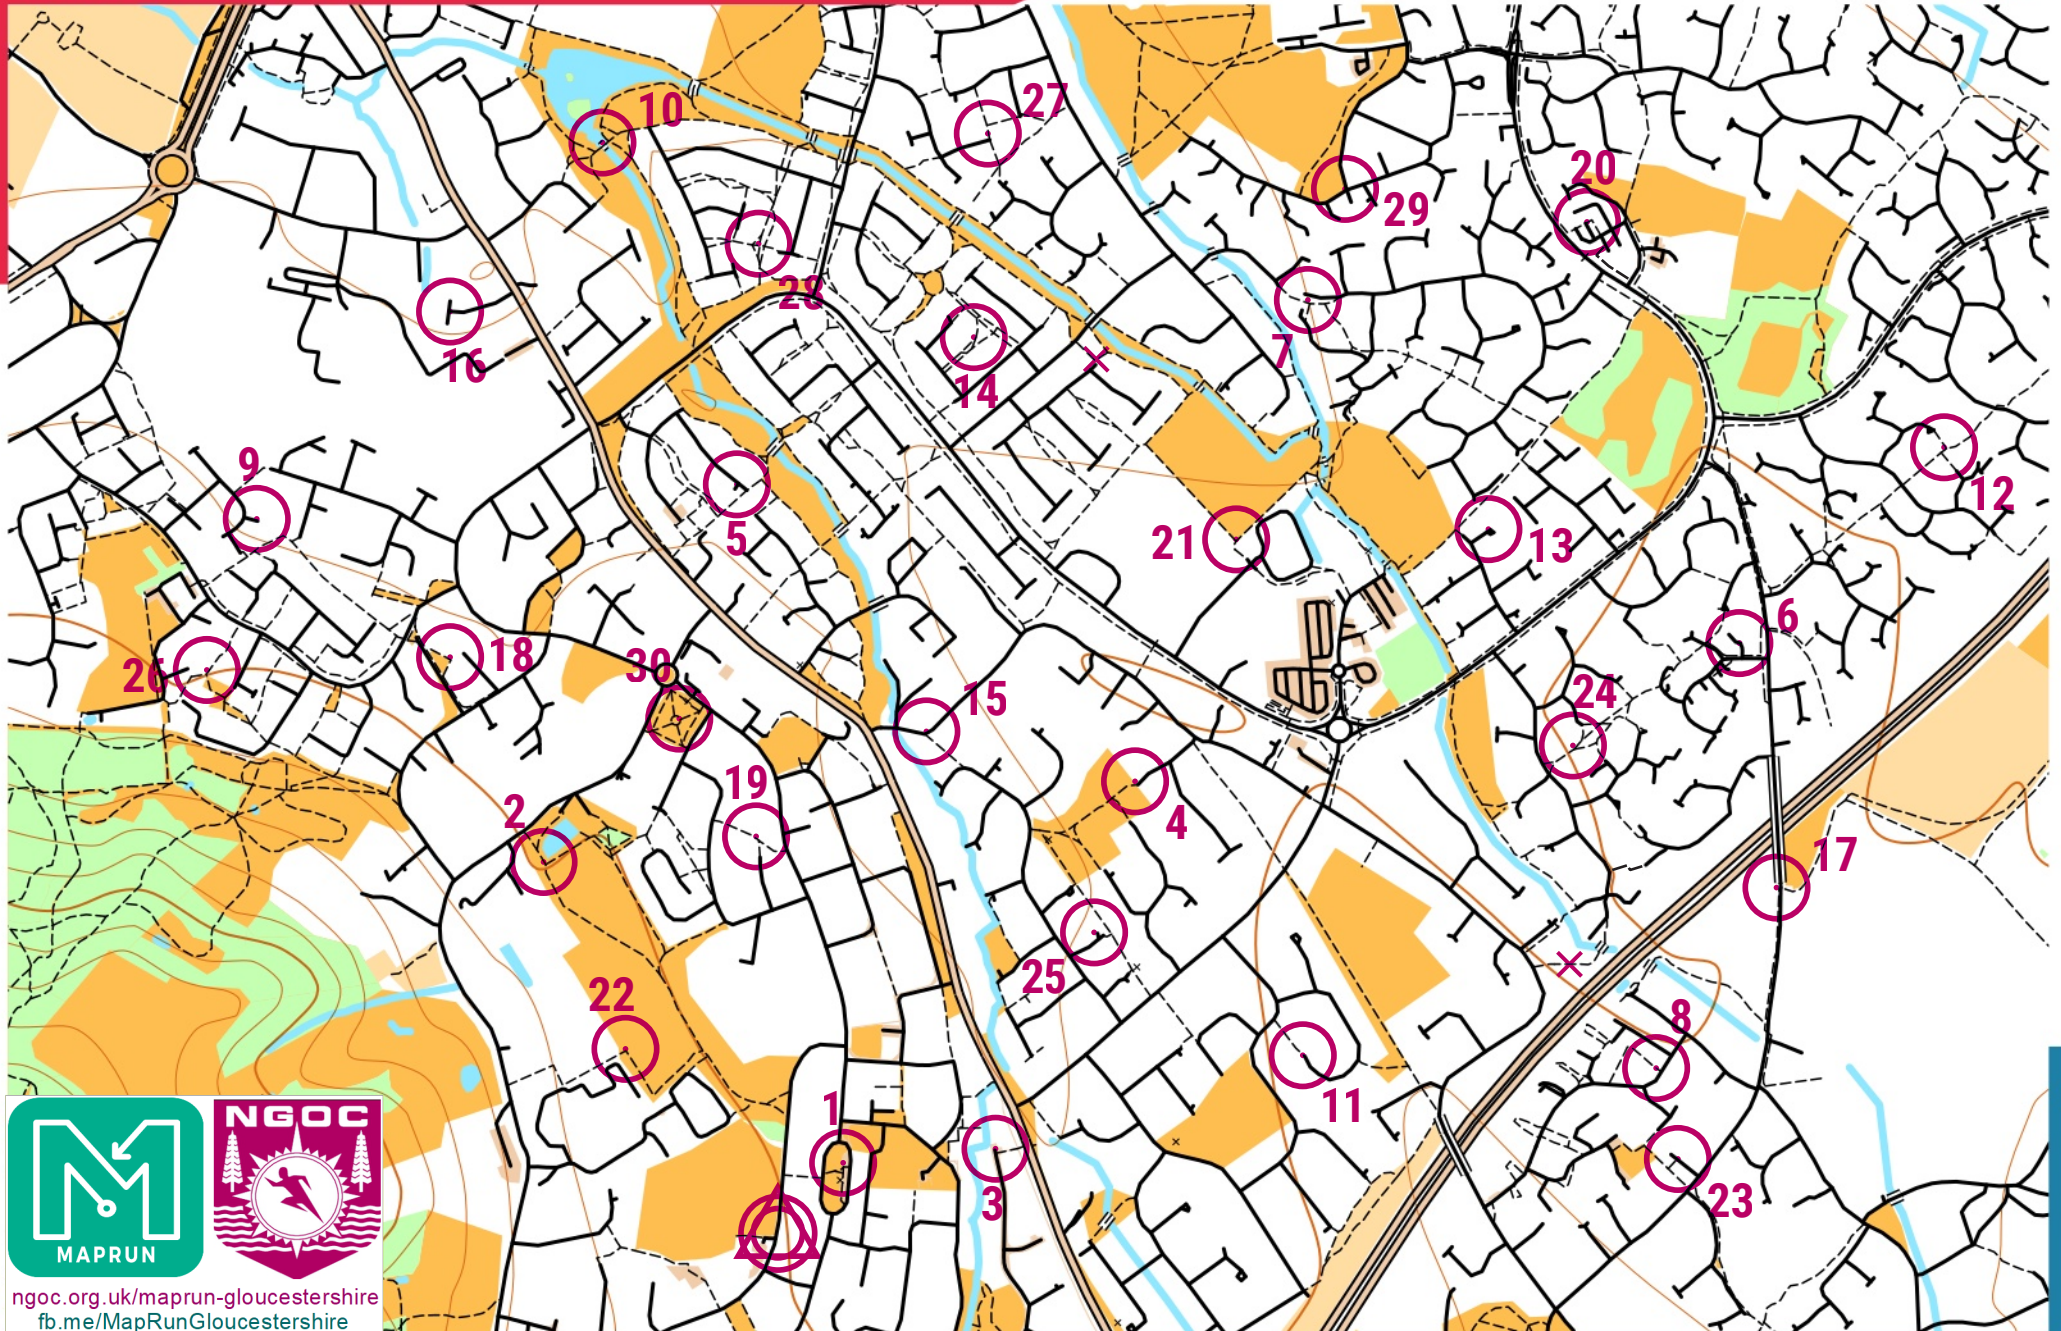

# ABBEYDALE 2023

scale 1:10000, contours 10m  
500m

[ngoc.org.uk/maprun-gloucestershire](http://ngoc.org.uk/maprun-gloucestershire)  
[fb.me/MapRunGloucestershire](https://fb.me/MapRunGloucestershire)

Map data (c) OpenStreetMap, available under the Open Database Licence.  
Contains OS data (c) Crown copyright & database right OS 2013-2017.  
OOM created by Oliver O'Brien. Make your own: <http://oomap.co.uk/>

OOM v3 developed with a grant from the Orienteering Foundation  
Map ID: 63bfe5f024428