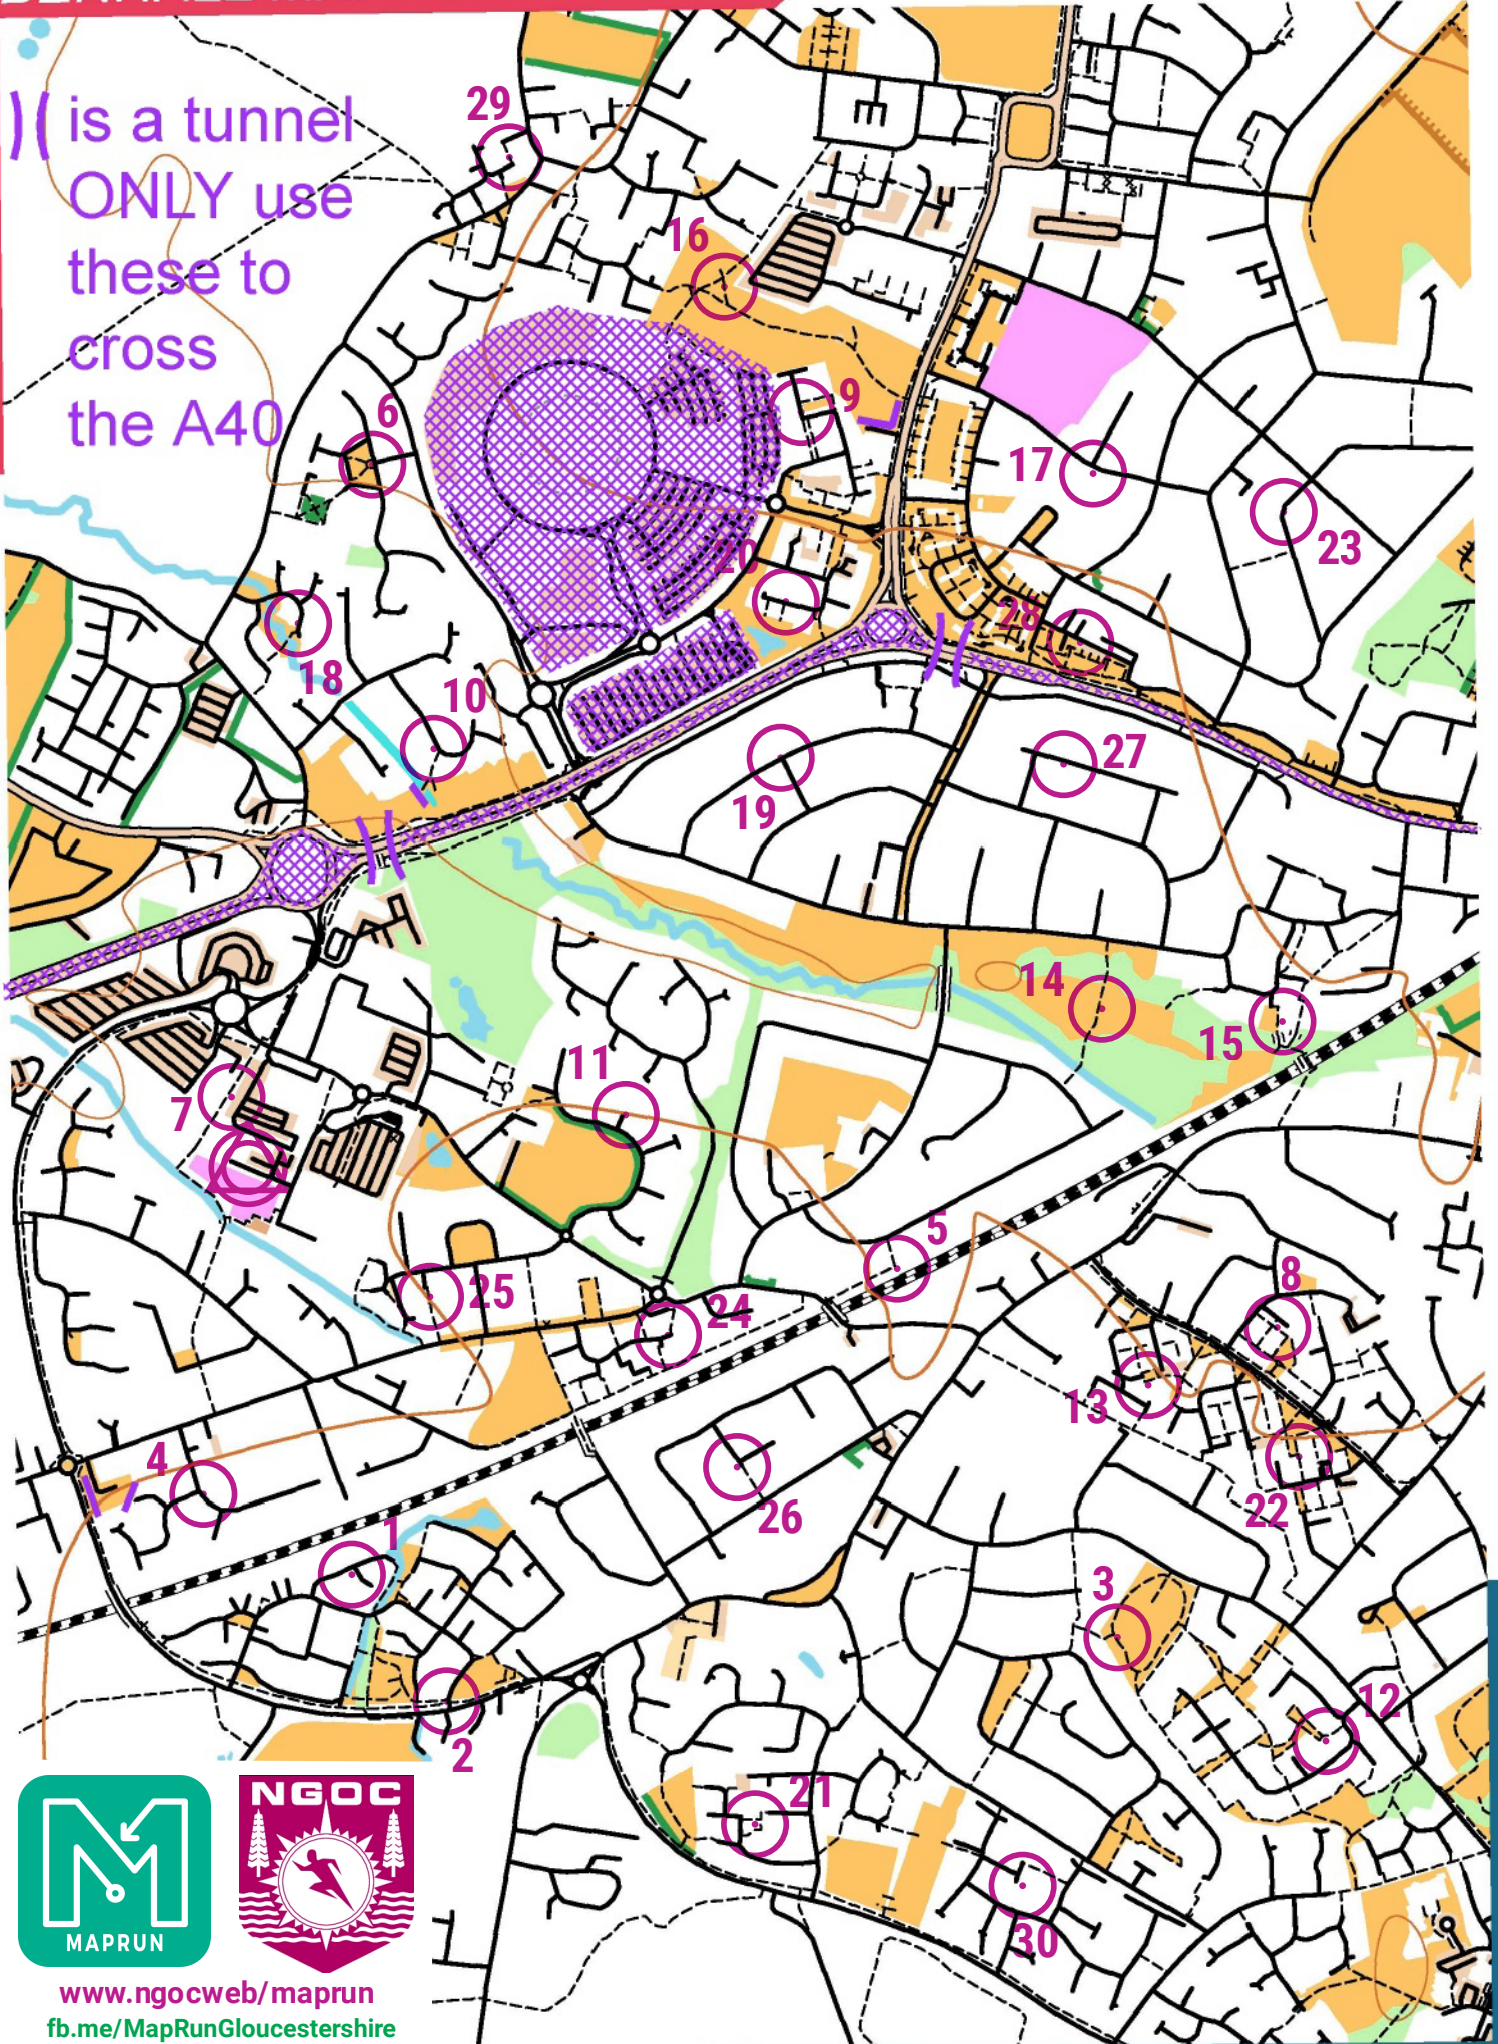

BENHALL MAPRUN

scale 1:10000, contours 10m
500m

|| is a tunnel
ONLY use
these to
cross
the A40

www.ngocweb/maprun
fb.me/MapRunGloucestershire